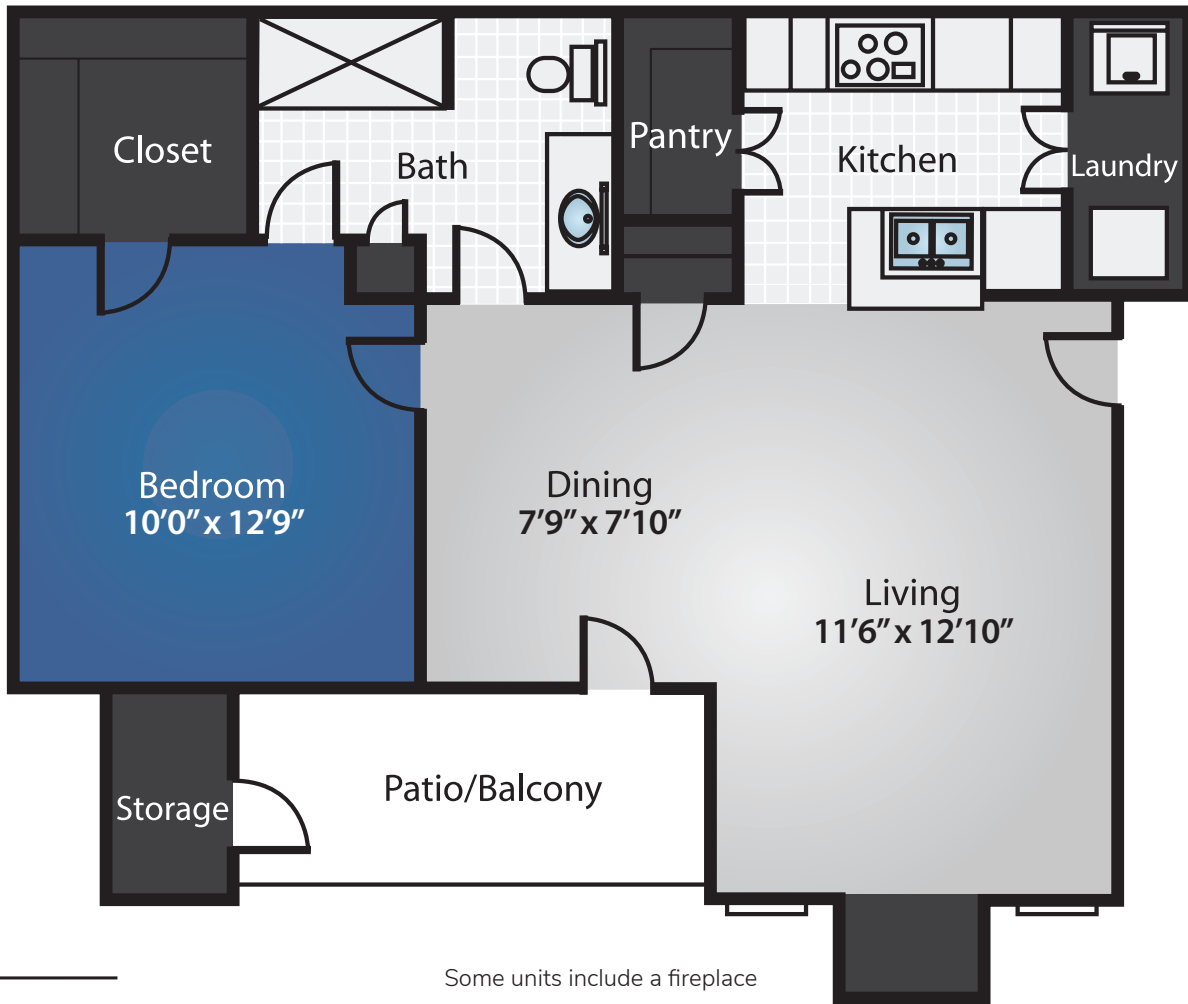

972-931-1123

LUXURY SENIOR RESIDENCES

55+ ACTIVE ADULT COMMUNITY

5000 Old Shepard Place
Plano, TX 75093

www.PrestonPlaceRetirement.com

- One- and Two-Bedroom Spacious Floor Plans
- Direct Exterior Access
- Balcony or Patio with Storage Closet
- Full-size Kitchen and Appliances
- Full-size Washer and Dryer Connections
- Central Heat and A/C with Individual Climate Controls
- Individual Water Heaters
- Maintenance and Repairs
- Paid Water and Valet Trash
- Paid Basic Cable
- Gated Community

972-931-1123

55+ ACTIVE ADULT COMMUNITY

A-1 **1 Bedroom / 1 Bath**
650 SQ FT

Apt. # _____

\$ _____

All square footage and dimensions listed are approximate

5000 Old Shepard Place, Plano, TX 75093 | www.PrestonPlaceRetirement.com

972-931-1123

55+ ACTIVE ADULT COMMUNITY

A-2 **1 Bedroom / 1 Bath**
720 SQ FT

Apt. # _____

Some units include a fireplace

\$ _____

All square footage and dimensions listed are approximate

5000 Old Shepard Place, Plano, TX 75093 | www.PrestonPlaceRetirement.com

972-931-1123

55+ ACTIVE ADULT COMMUNITY

A-3 **1 Bedroom / 1 Bath**
850 SQ FT

Apt. # _____

\$ _____

Some units include a fireplace

All square footage and dimensions listed are approximate

5000 Old Shepard Place, Plano, TX 75093 | www.PrestonPlaceRetirement.com