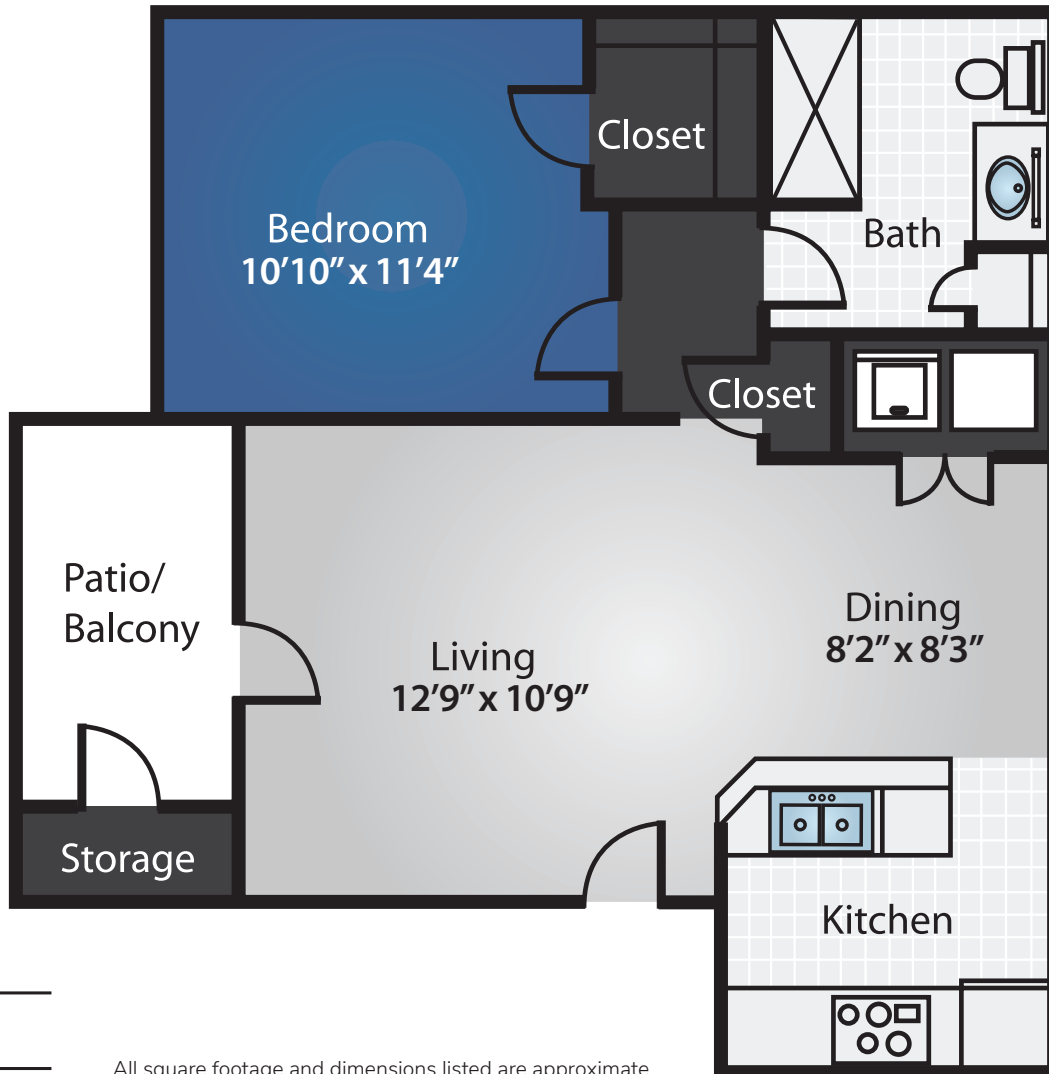

972-931-1123

LUXURY SENIOR RESIDENCES

55+ ACTIVE ADULT COMMUNITY

5000 Old Shepard Place
Plano, TX 75093

www.PrestonPlaceRetirement.com

- One- and Two-Bedroom Spacious Floor Plans
- Direct Exterior Access
- Balcony or Patio with Storage Closet
- Full-size Kitchen and Appliances
- Full-size Washer and Dryer Connections
- Central Heat and A/C with Individual Climate Controls
- Individual Water Heaters
- Maintenance and Repairs
- Paid Water and Valet Trash
- Paid Basic Cable
- Gated Community

972-931-1123

55+ ACTIVE ADULT COMMUNITY

A-1 **1 Bedroom / 1 Bath**
650 SQ FT

Apt. # _____

\$ _____

All square footage and dimensions listed are approximate

5000 Old Shepard Place, Plano, TX 75093 | www.PrestonPlaceRetirement.com

972-931-1123

55+ ACTIVE ADULT COMMUNITY

A-2 **1 Bedroom / 1 Bath**
720 SQ FT

Apt. # _____

Some units include a fireplace

\$ _____

All square footage and dimensions listed are approximate

5000 Old Shepard Place, Plano, TX 75093 | www.PrestonPlaceRetirement.com