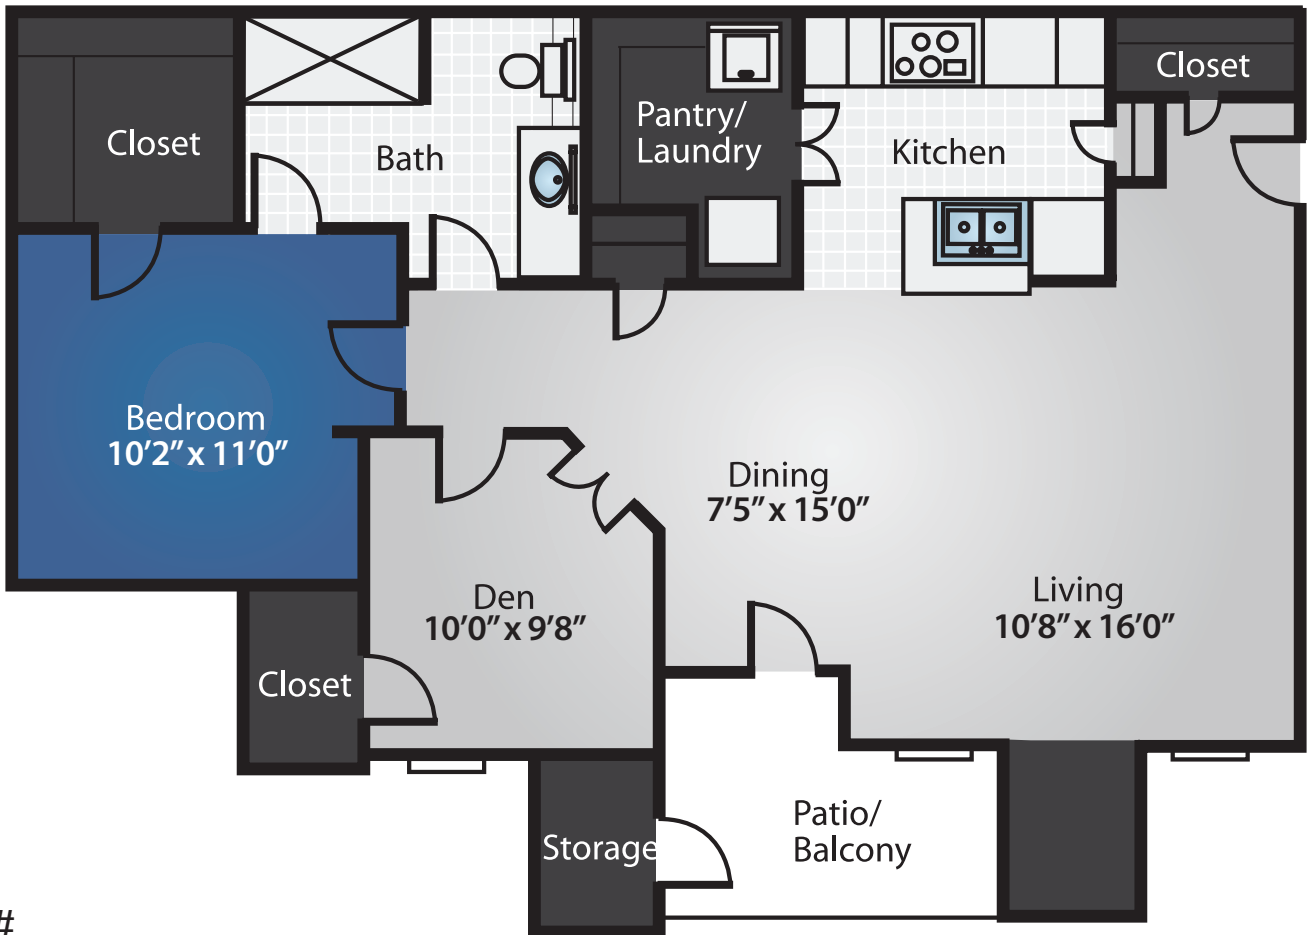

972-931-1123

55+ ACTIVE ADULT COMMUNITY

A-2 **1 Bedroom / 1 Bath**
720 SQ FT

Apt. # _____

Some units include a fireplace

\$ _____

All square footage and dimensions listed are approximate

5000 Old Shepard Place, Plano, TX 75093 | www.PrestonPlaceRetirement.com

972-931-1123

55+ ACTIVE ADULT COMMUNITY

A-3 **1 Bedroom / 1 Bath**
850 SQ FT

Apt. # _____

\$ _____

Some units include a fireplace

All square footage and dimensions listed are approximate

5000 Old Shepard Place, Plano, TX 75093 | www.PrestonPlaceRetirement.com

972-931-1123

55+ ACTIVE ADULT COMMUNITY

B-1 **2 Bedroom / 2 Bath**
1,035 SQ FT

Apt. # _____

\$ _____

Some units include a fireplace

All square footage and dimensions listed are approximate

5000 Old Shepard Place, Plano, TX 75093 | www.PrestonPlaceRetirement.com