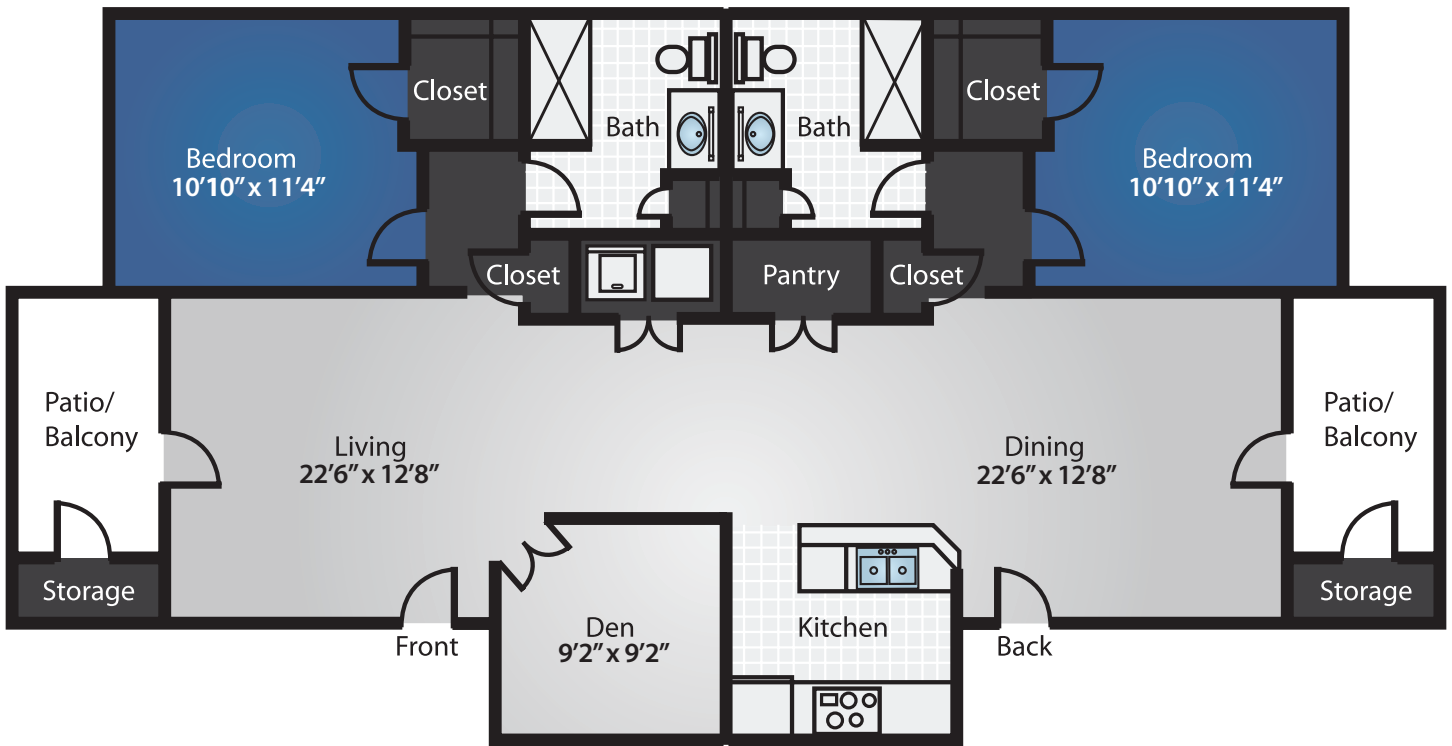

972-931-1123

55+ ACTIVE ADULT COMMUNITY

A-3 **1 Bedroom / 1 Bath**
850 SQ FT

Apt. # _____

\$ _____

Some units include a fireplace

All square footage and dimensions listed are approximate

5000 Old Shepard Place, Plano, TX 75093 | www.PrestonPlaceRetirement.com

972-931-1123

55+ ACTIVE ADULT COMMUNITY

B-1 **2 Bedroom / 2 Bath**
1,035 SQ FT

Apt. # _____

\$ _____

Some units include a fireplace

All square footage and dimensions listed are approximate

5000 Old Shepard Place, Plano, TX 75093 | www.PrestonPlaceRetirement.com

972-931-1123

55+ ACTIVE ADULT COMMUNITY

B-2 **2 Bedroom / 2 Bath**
1,300 SQ FT

Apt. # _____

\$ _____

All square footage and dimensions listed are approximate

5000 Old Shepard Place, Plano, TX 75093 | www.PrestonPlaceRetirement.com

972-931-1123

55+ ACTIVE ADULT COMMUNITY

B-3 **2 Bedroom / 2 Bath**
1,440 SQ FT

Apt. # _____

Some units include a fireplace

\$ _____

All square footage and dimensions listed are approximate

5000 Old Shepard Place, Plano, TX 75093 | www.PrestonPlaceRetirement.com