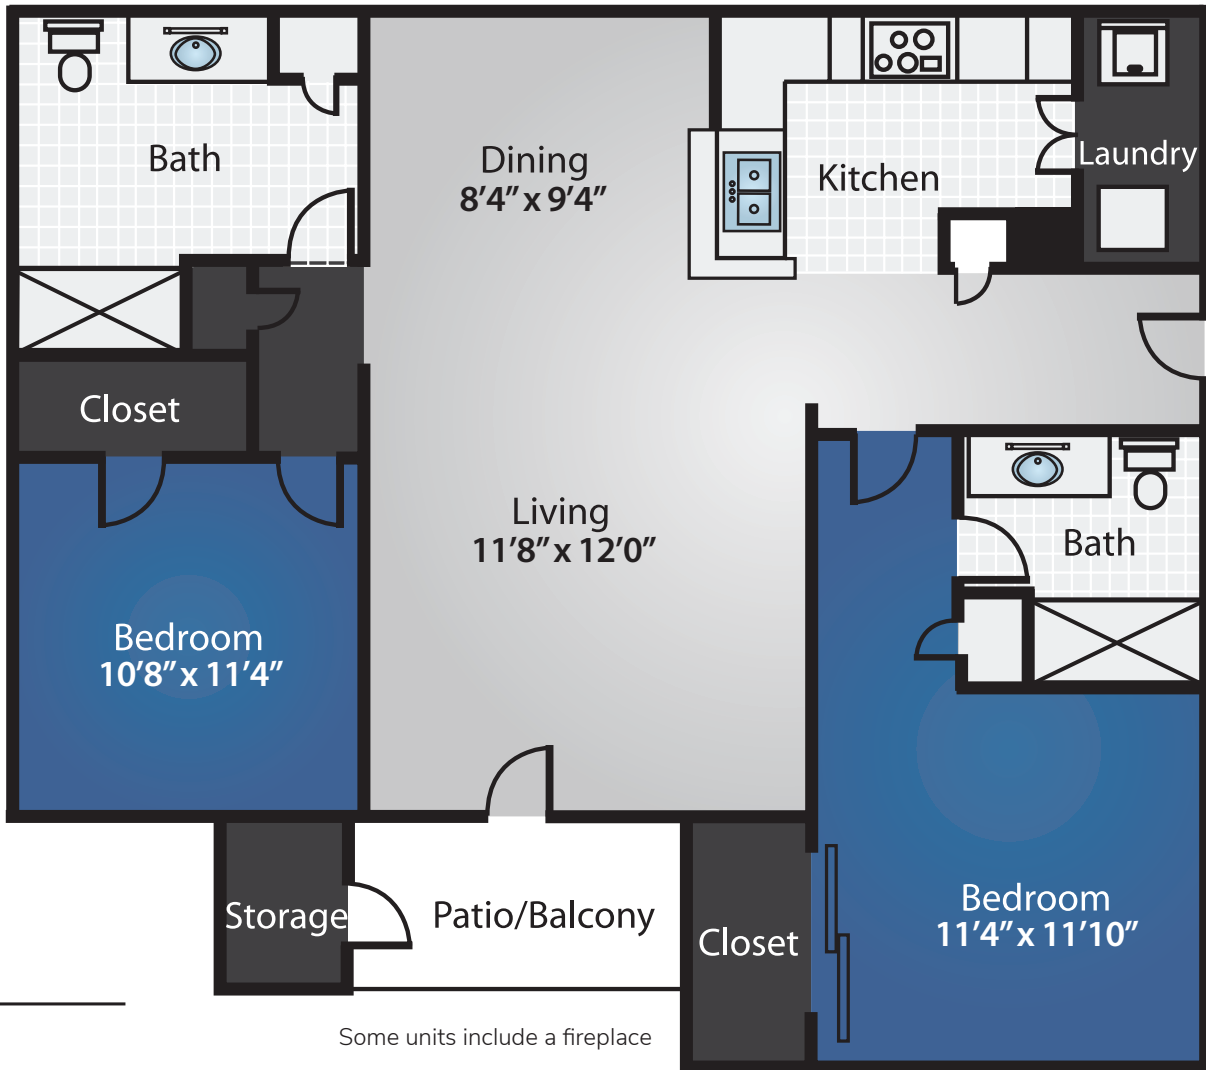

972-931-1123

55+ ACTIVE ADULT COMMUNITY

A-3 **1 Bedroom / 1 Bath**
850 SQ FT

Apt. # _____

\$ _____

Some units include a fireplace

All square footage and dimensions listed are approximate

5000 Old Shepard Place, Plano, TX 75093 | www.PrestonPlaceRetirement.com

972-931-1123

55+ ACTIVE ADULT COMMUNITY

B-1 **2 Bedroom / 2 Bath**
1,035 SQ FT

Apt. # _____

\$ _____

Some units include a fireplace

All square footage and dimensions listed are approximate

5000 Old Shepard Place, Plano, TX 75093 | www.PrestonPlaceRetirement.com

972-931-1123

55+ ACTIVE ADULT COMMUNITY

B-2 **2 Bedroom / 2 Bath**
1,300 SQ FT

Apt. # _____

\$ _____

All square footage and dimensions listed are approximate

5000 Old Shepard Place, Plano, TX 75093 | www.PrestonPlaceRetirement.com