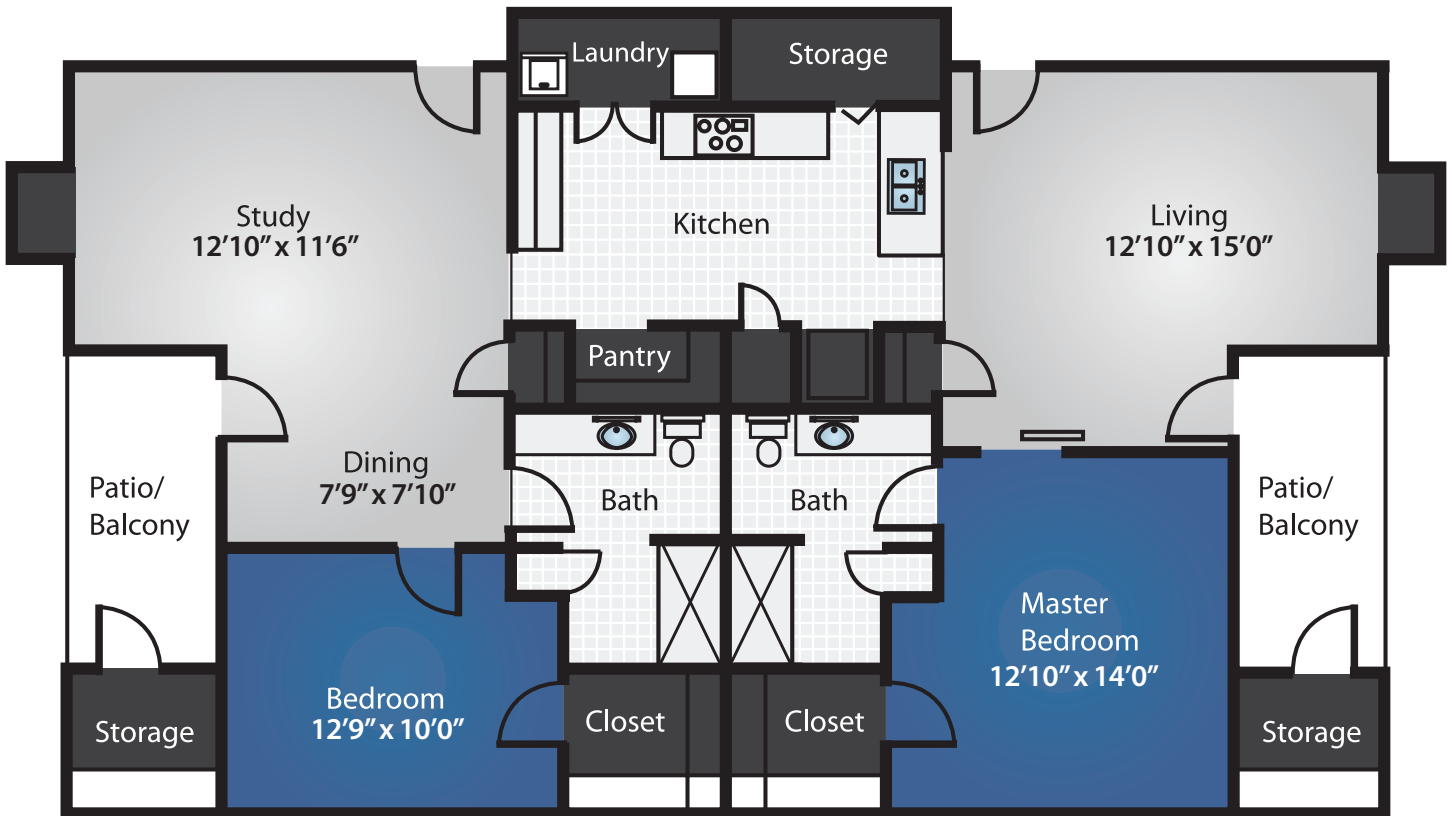

972-931-1123

55+ ACTIVE ADULT COMMUNITY

B-1 **2 Bedroom / 2 Bath**
1,035 SQ FT

Apt. # _____

\$ _____

Some units include a fireplace

All square footage and dimensions listed are approximate

5000 Old Shepard Place, Plano, TX 75093 | www.PrestonPlaceRetirement.com

972-931-1123

55+ ACTIVE ADULT COMMUNITY

B-2 **2 Bedroom / 2 Bath**
1,300 SQ FT

Apt. # _____

\$ _____

All square footage and dimensions listed are approximate

5000 Old Shepard Place, Plano, TX 75093 | www.PrestonPlaceRetirement.com

972-931-1123

55+ ACTIVE ADULT COMMUNITY

B-3 **2 Bedroom / 2 Bath**
1,440 SQ FT

Apt. # _____

Some units include a fireplace

\$ _____

All square footage and dimensions listed are approximate

5000 Old Shepard Place, Plano, TX 75093 | www.PrestonPlaceRetirement.com