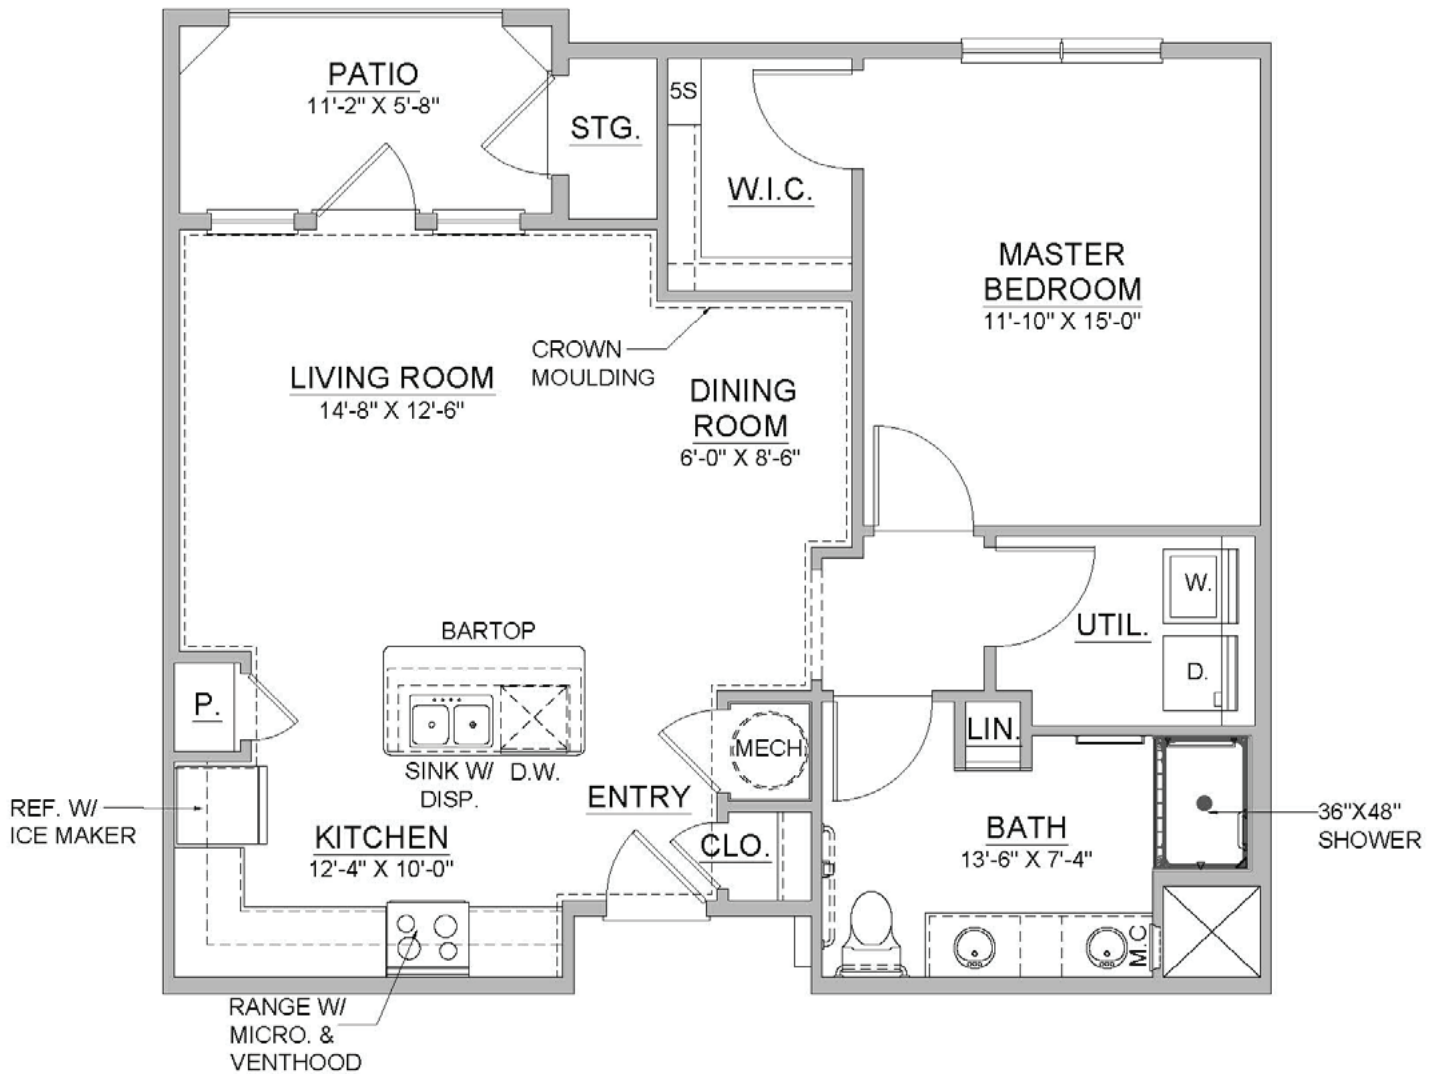

VERENA[®]

AT BEDFORD FALLS

BY TRUE CONNECTION COMMUNITIES[®]

INDEPENDENT SENIOR LIVING

WESTMINSTER A2

868 SQ FT

1 Bedroom /

1 Bath

\$ _____

All square footage and dimensions listed are approximate.

1580 Dunn Road, Raleigh, NC 27614 | www.VerenaAtBedfordFalls.com

919-846-7216

VERENA[®]

AT BEDFORD FALLS

BY TRUE CONNECTION COMMUNITIES[®]

INDEPENDENT SENIOR LIVING

WESTMINSTER A2

868 SQ FT

1 Bedroom /

1 Bath