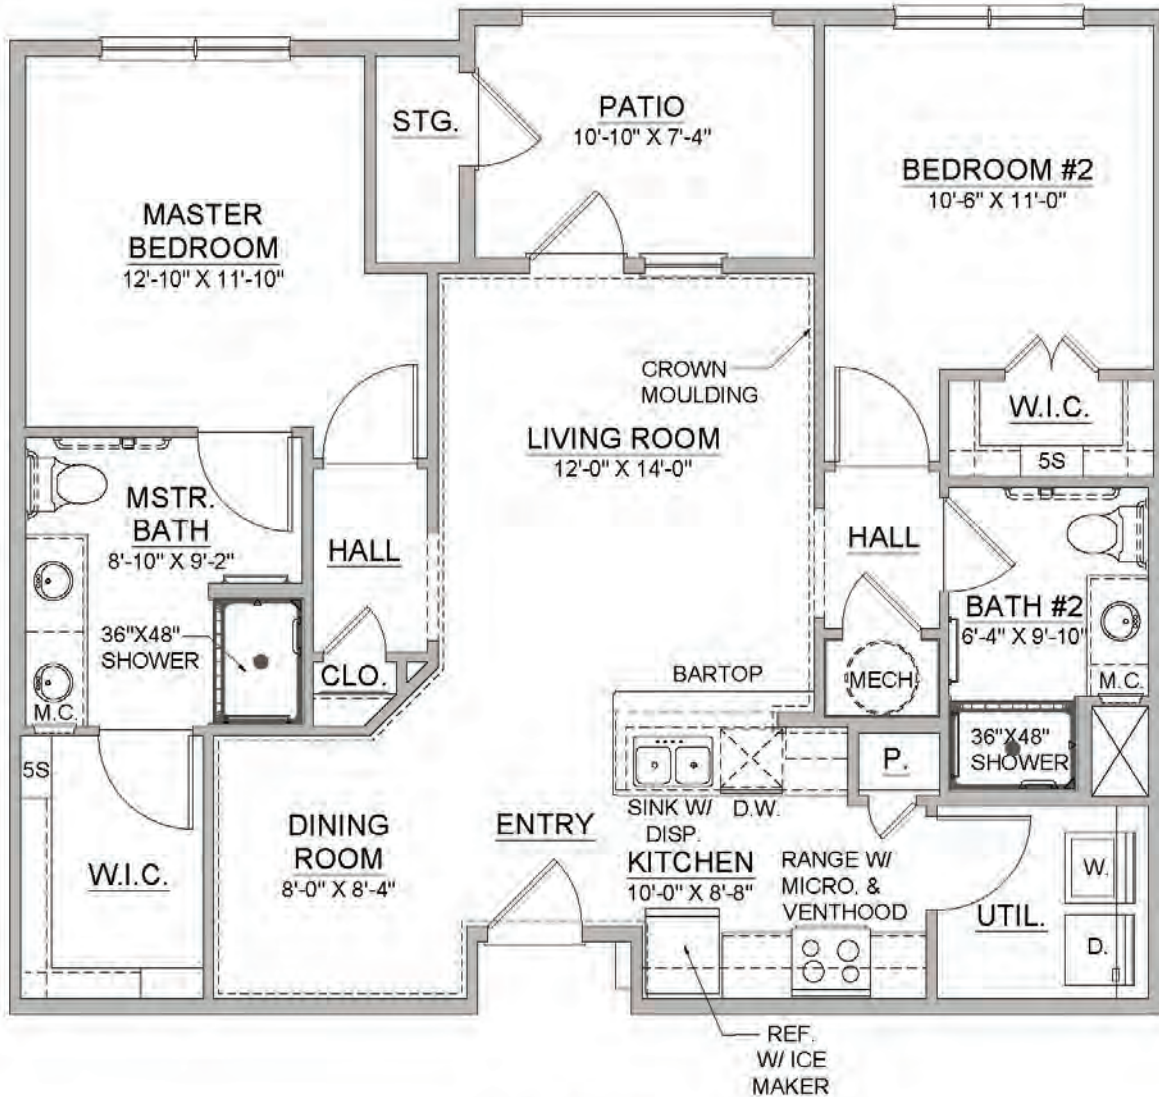

## AT BEDFORD FALLS

BY TRUE CONNECTION COMMUNITIES<sup>®</sup>

INDEPENDENT SENIOR LIVING

**VAIL B1**  
1,045 SQ FT

2 Bedrooms /  
2 Baths

\$ \_\_\_\_\_

All square footage and dimensions listed are approximate.

## AT BEDFORD FALLS

BY TRUE CONNECTION COMMUNITIES<sup>®</sup>

INDEPENDENT SENIOR LIVING

**VAIL B1**  
1,045 SQ FT

2 Bedrooms /  
2 Baths