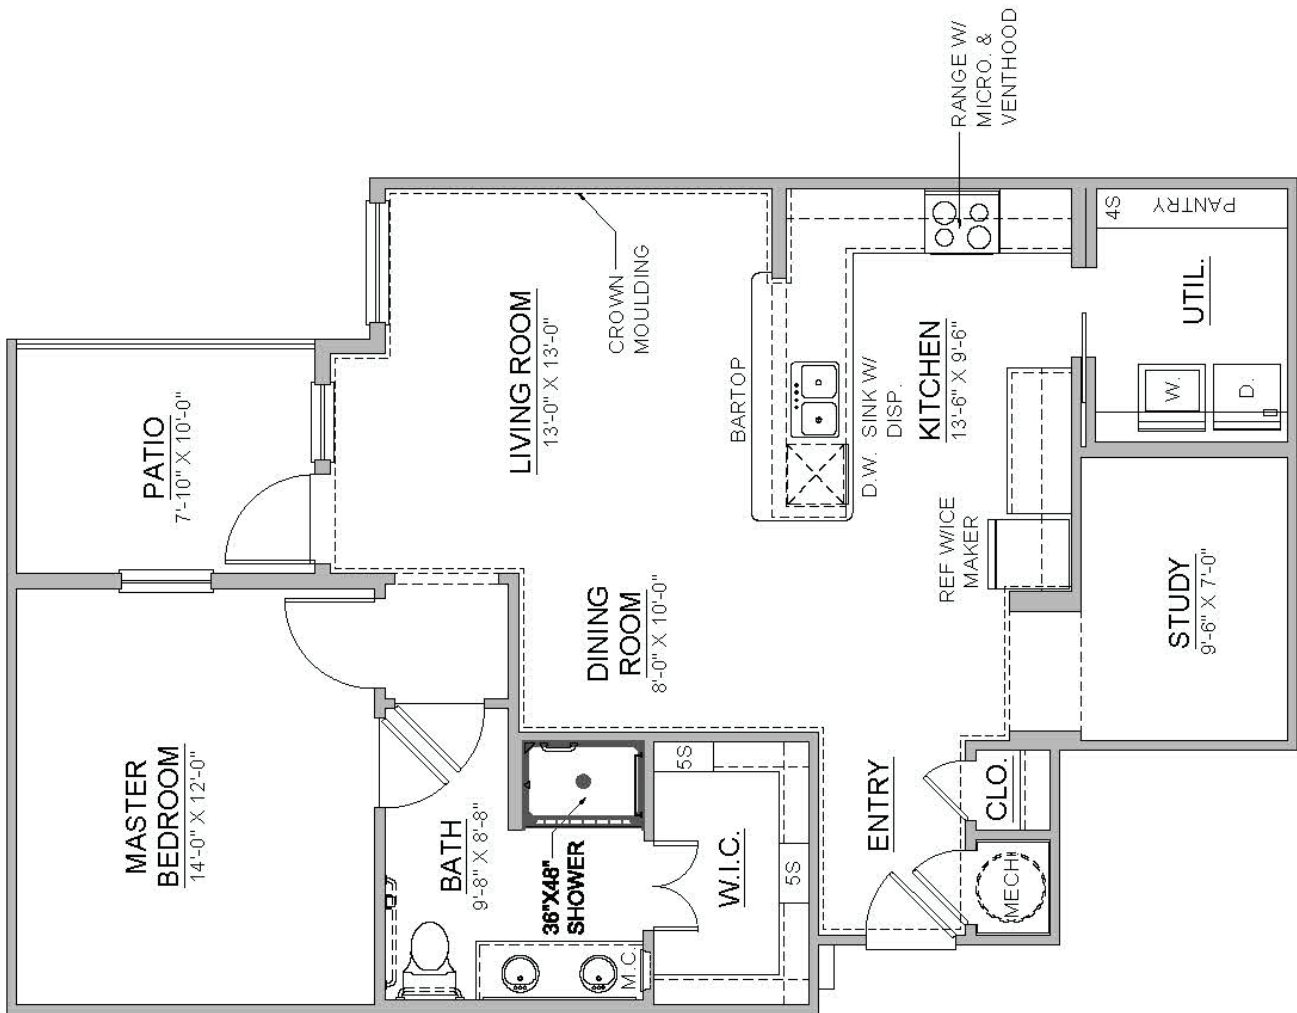

VERENA[®]

AT BEDFORD FALLS

BY TRUE CONNECTION COMMUNITIES[®]

INDEPENDENT SENIOR LIVING

GOLDEN A3
967 SQ FT

1 Bedroom /
1 Bath

\$ _____

All square footage and dimensions listed are approximate.

1580 Dunn Road, Raleigh, NC 27614 | www.VerenaAtBedfordFalls.com

919-846-7216

VERENA[®]

AT BEDFORD FALLS

BY TRUE CONNECTION COMMUNITIES[®]

INDEPENDENT SENIOR LIVING

GOLDEN A3
967 SQ FT

1 Bedroom /
1 Bath