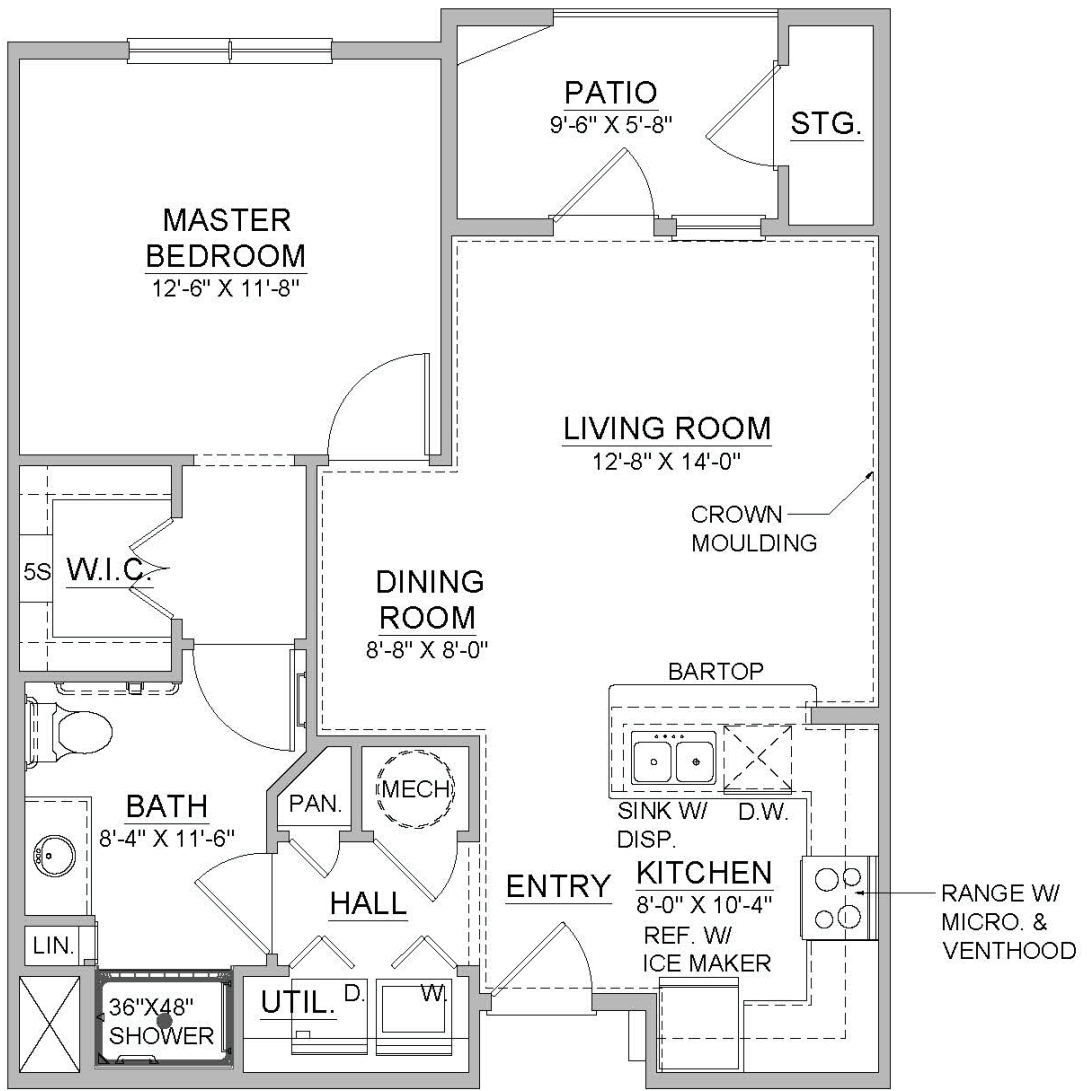

## AT BEDFORD FALLS

BY TRUE CONNECTION COMMUNITIES<sup>®</sup>

INDEPENDENT SENIOR LIVING

### DURANGO A1

731 SQ FT

1 Bedroom /  
1 Bath

\$ \_\_\_\_\_

All square footage and dimensions listed are approximate.

1580 Dunn Road, Raleigh, NC 27614 | [www.VerenaAtBedfordFalls.com](http://www.VerenaAtBedfordFalls.com)