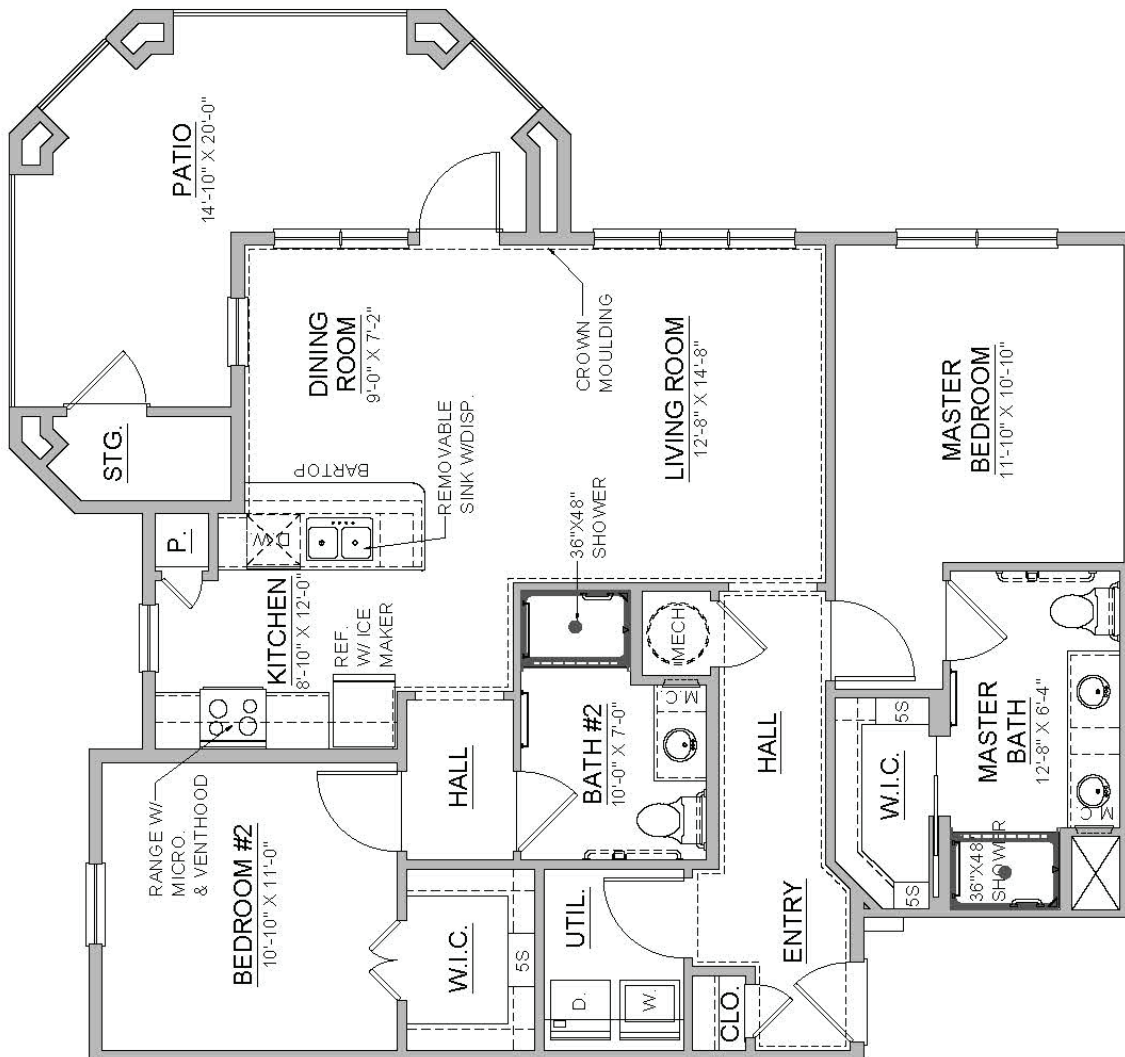

VERENA[®]

AT BEDFORD FALLS

BY TRUE CONNECTION COMMUNITIES[®]

INDEPENDENT SENIOR LIVING

CENTENNIAL B2

1,089 SQ FT

2 Bedrooms /

2 Baths

\$ _____

All square footage and dimensions listed are approximate.

1580 Dunn Road, Raleigh, NC 27614 | www.VerenaAtBedfordFalls.com

919-846-7216

VERENA[®]

AT BEDFORD FALLS

BY TRUE CONNECTION COMMUNITIES[®]

INDEPENDENT SENIOR LIVING

CENTENNIAL B2

1,089 SQ FT

2 Bedrooms /

2 Baths