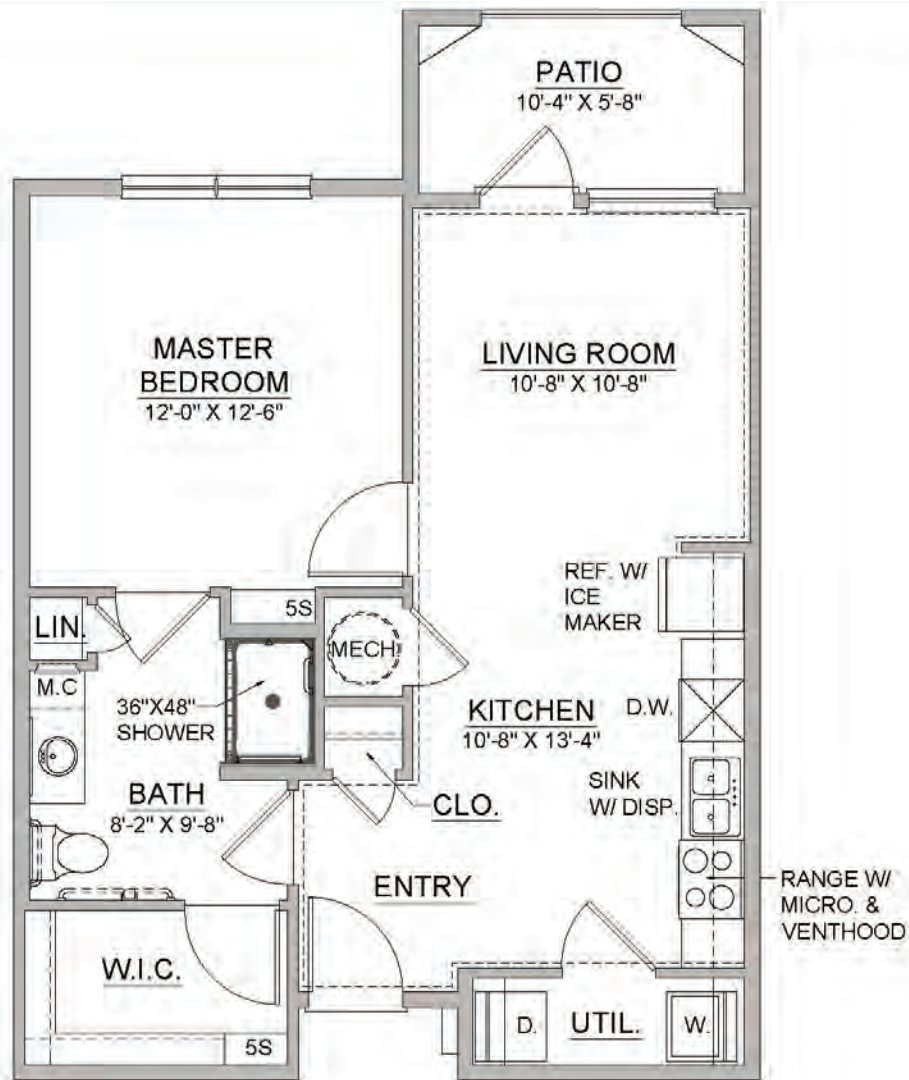

VERENA[®]

AT BEDFORD FALLS

BY TRUE CONNECTION COMMUNITIES[®]

INDEPENDENT SENIOR LIVING

AURORA E1
667 SQ FT

1 Bedroom /
1 Bath

\$ _____

All square footage and dimensions listed are approximate.

1580 Dunn Road, Raleigh, NC 27614 | www.VerenaAtBedfordFalls.com

919-846-7216

VERENA[®]

AT BEDFORD FALLS

BY TRUE CONNECTION COMMUNITIES[®]

INDEPENDENT SENIOR LIVING

AURORA E1
667 SQ FT

1 Bedroom /
1 Bath