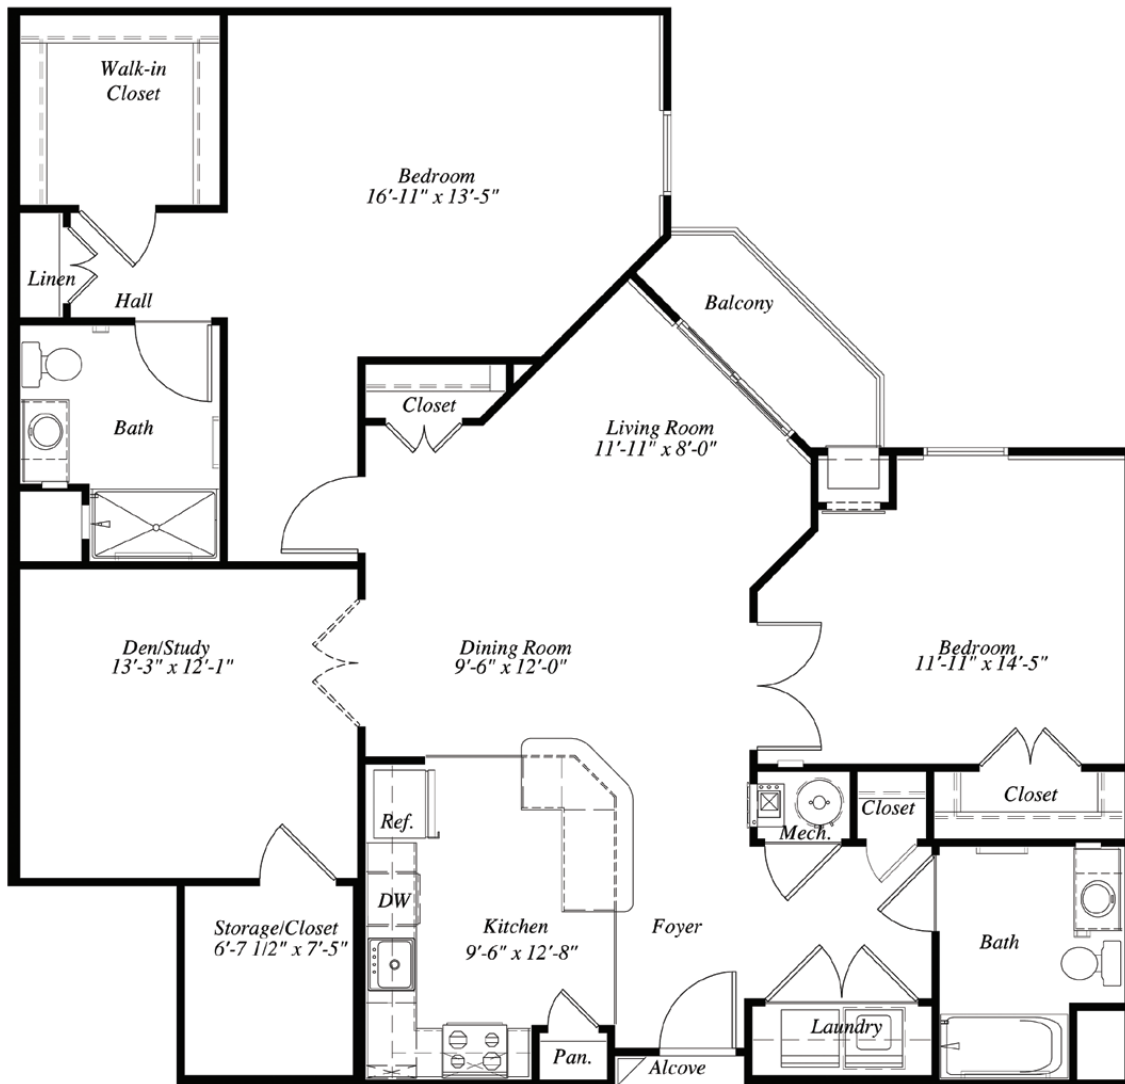

VERENA[®]

AT THE GLEN

BY TRUE CONNECTION COMMUNITIES[®]

55+ INDEPENDENT LIVING

WYNDHAM 2 Bedrooms /
1,489 SQ FT 2 Baths / Den / Balcony

\$ _____

All square footage and dimensions listed are approximate.

10286 Brook Road, Glen Allen, VA 23059 | www.VerenaAtTheGlen.com