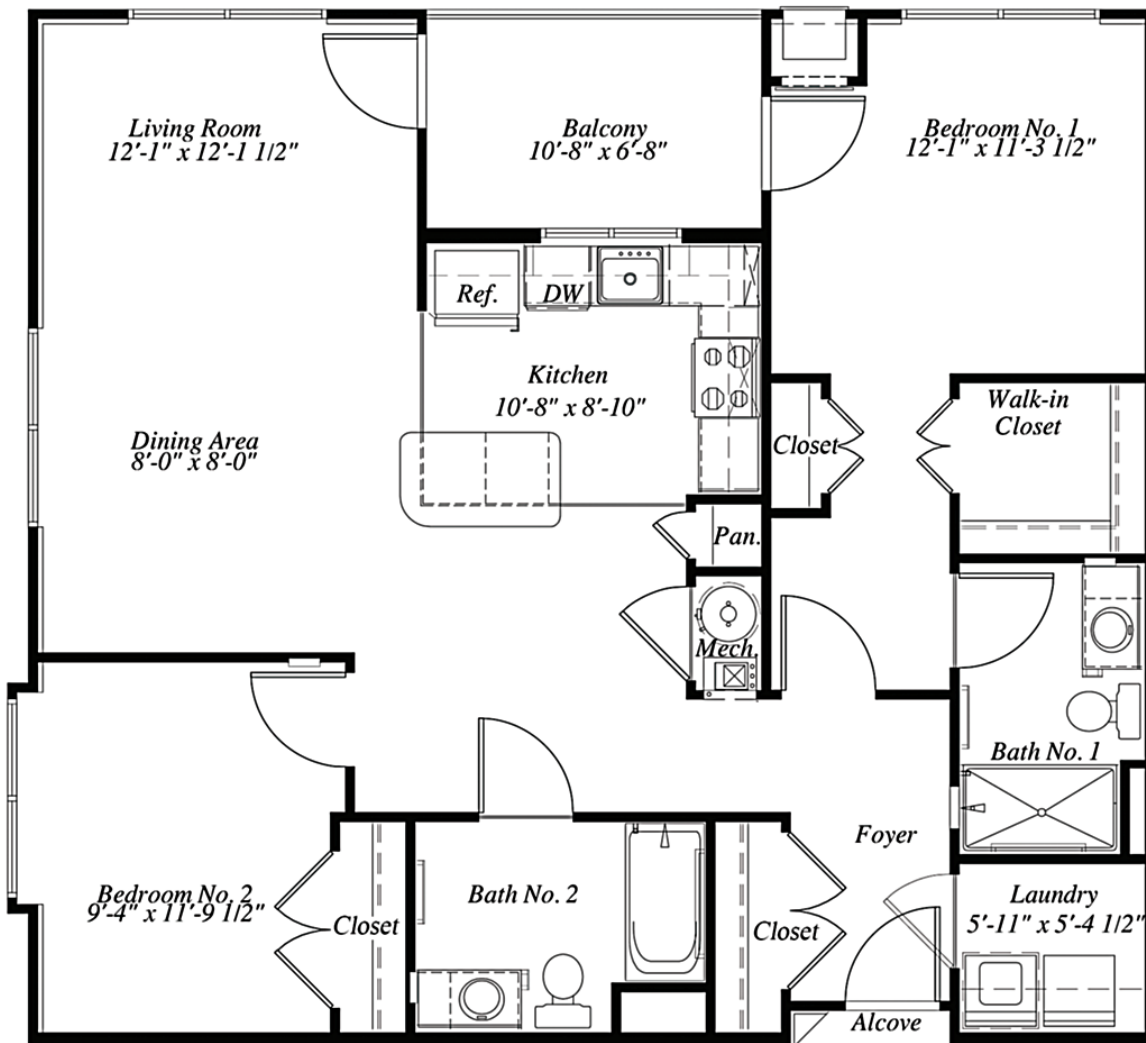

VERENA[®] AT THE GLEN

BY TRUE CONNECTION COMMUNITIES[®]

55+ INDEPENDENT LIVING

TWIN HICKORY

1,092 SQ FT

2 Bedrooms /

2 Baths / Balcony

\$ _____

All square footage and dimensions listed are approximate.

10286 Brook Road, Glen Allen, VA 23059 | www.VerenaAtTheGlen.com

804-261-1100