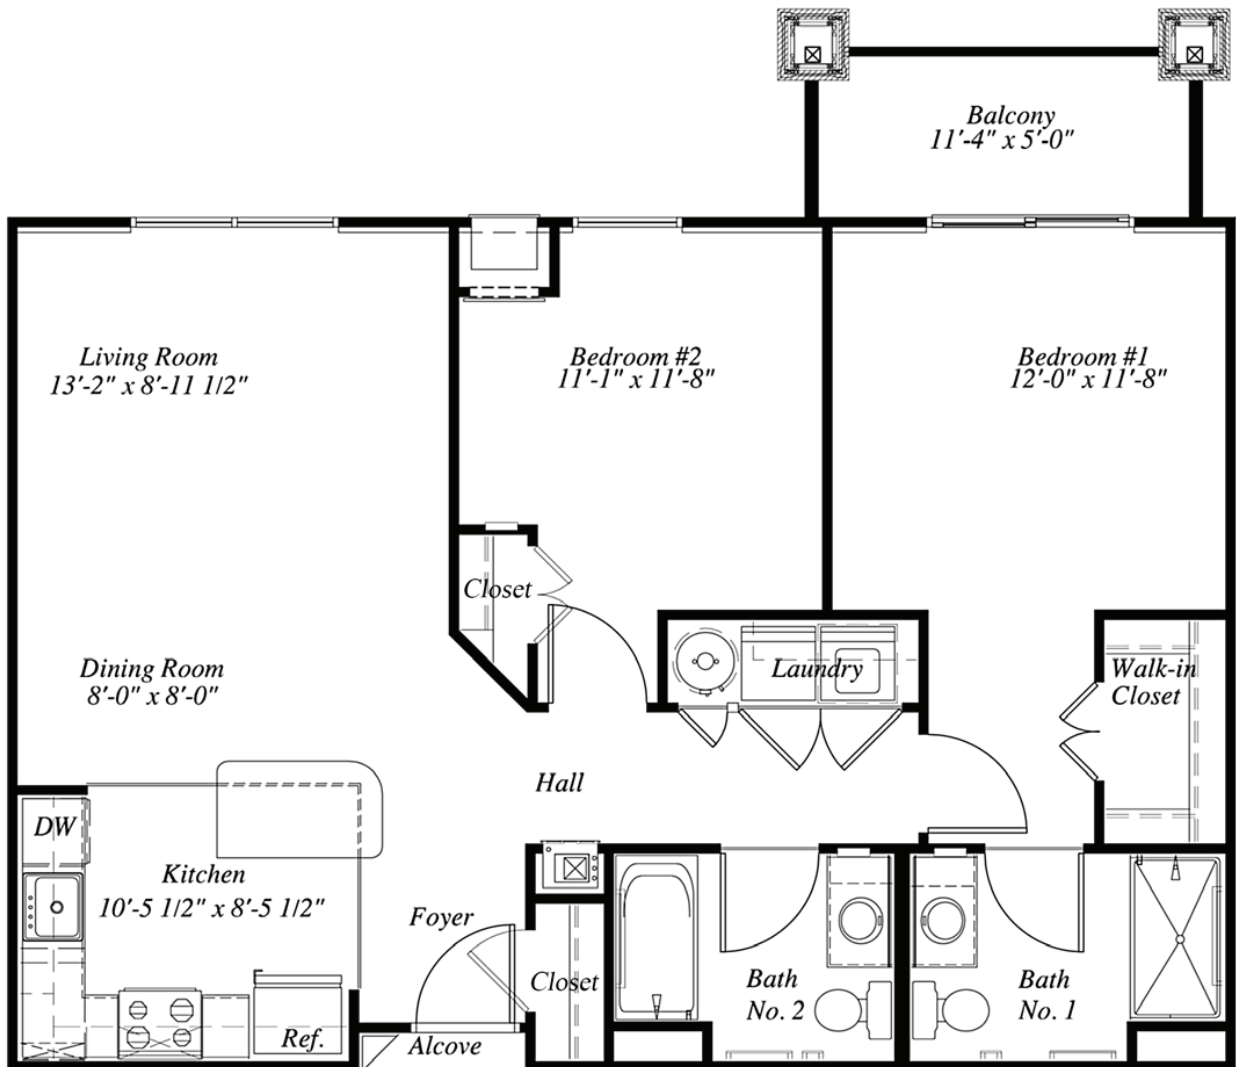

VERENA[®]

AT THE GLEN

BY TRUE CONNECTION COMMUNITIES[®]

55+ INDEPENDENT LIVING

MONTPELIER 2 Bedrooms /
951 - 1,015 SQ FT 2 Baths / Balcony

\$ _____

All square footage and dimensions listed are approximate.

10286 Brook Road, Glen Allen, VA 23059 | www.VerenaAtTheGlen.com