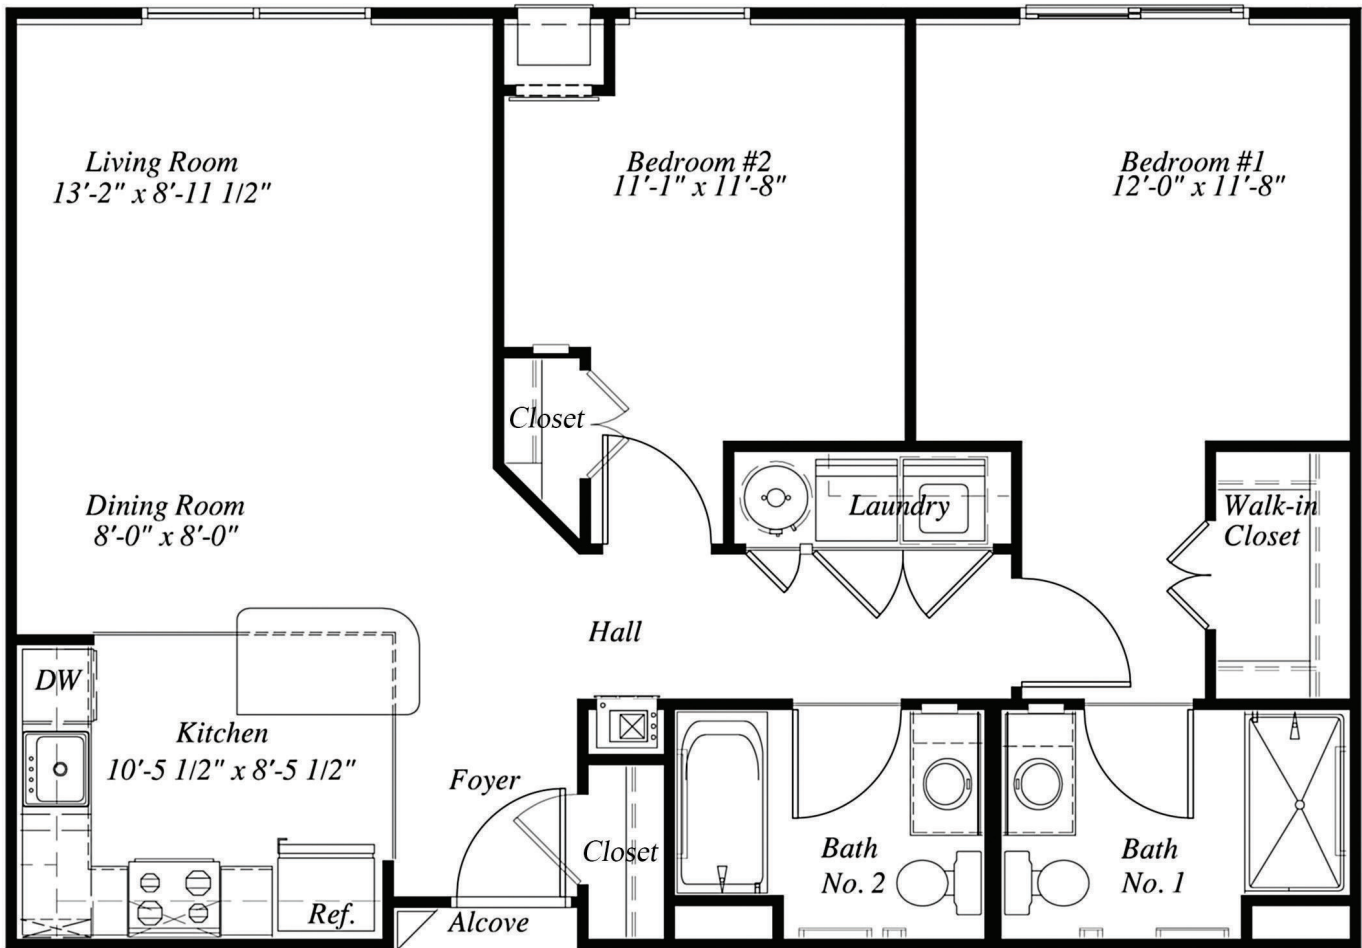

VERENA[®]

AT THE GLEN

BY TRUE CONNECTION COMMUNITIES[®]

55+ INDEPENDENT LIVING

MONTPELIER 2 Bedrooms /
951 - 1,015 SQ FT 2 Baths

\$ _____

All square footage and dimensions listed are approximate.

10286 Brook Road, Glen Allen, VA 23059 | www.VerenaAtTheGlen.com