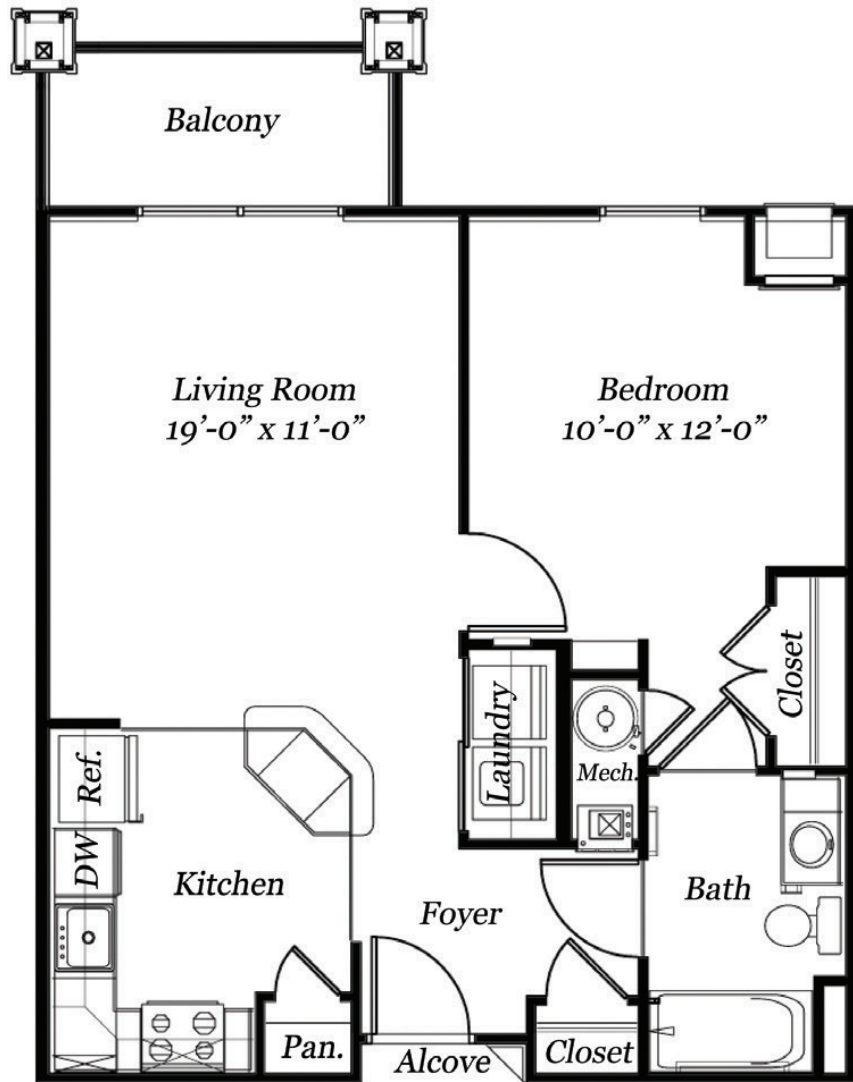

VERENA[®]

AT THE GLEN

BY TRUE CONNECTION COMMUNITIES[®]

55+ INDEPENDENT LIVING

LAUREL 1 Bedroom /
664 - 671 SQ FT 1 Bath / Balcony

\$ _____

All square footage and dimensions listed are approximate.

10286 Brook Road, Glen Allen, VA 23059 | www.VerenaAtTheGlen.com