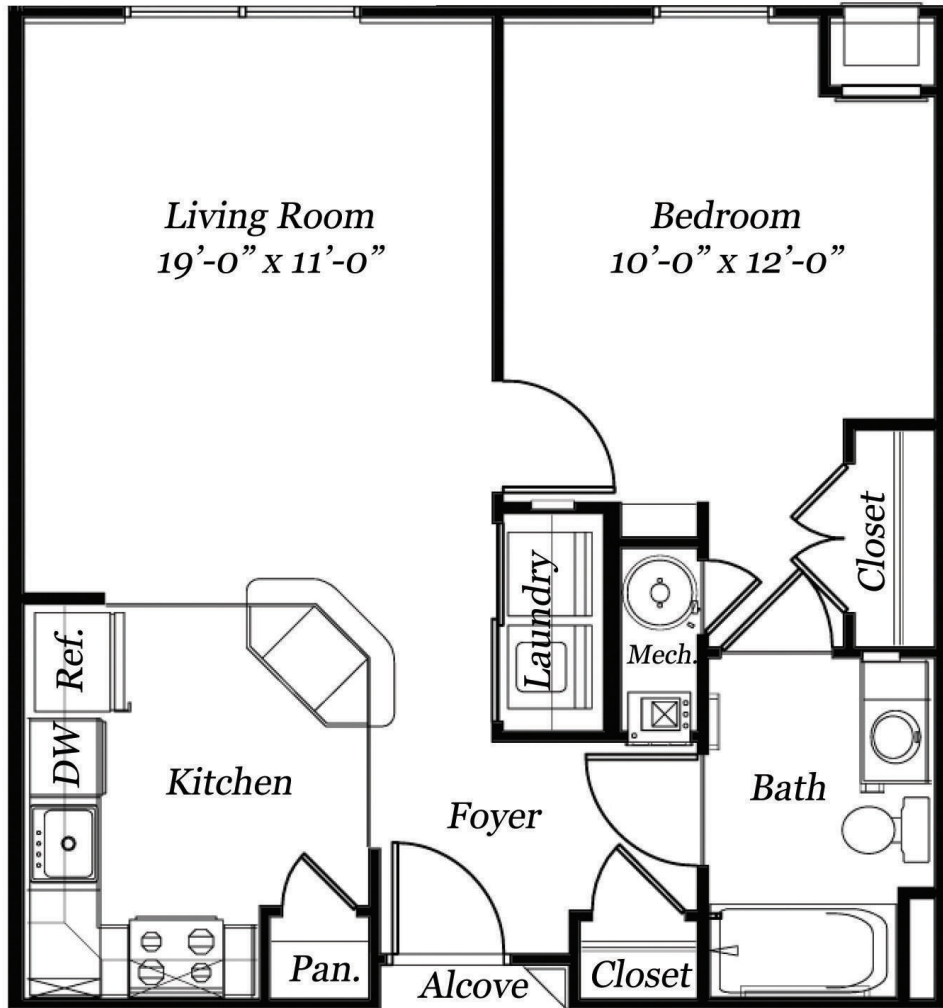

# VERENA<sup>®</sup> AT THE GLEN

BY TRUE CONNECTION COMMUNITIES<sup>®</sup>

55+ INDEPENDENT LIVING

**LAUREL**                      1 Bedroom /  
664 - 671 SQ FT              1 Bath

\$ \_\_\_\_\_

All square footage and dimensions listed are approximate.