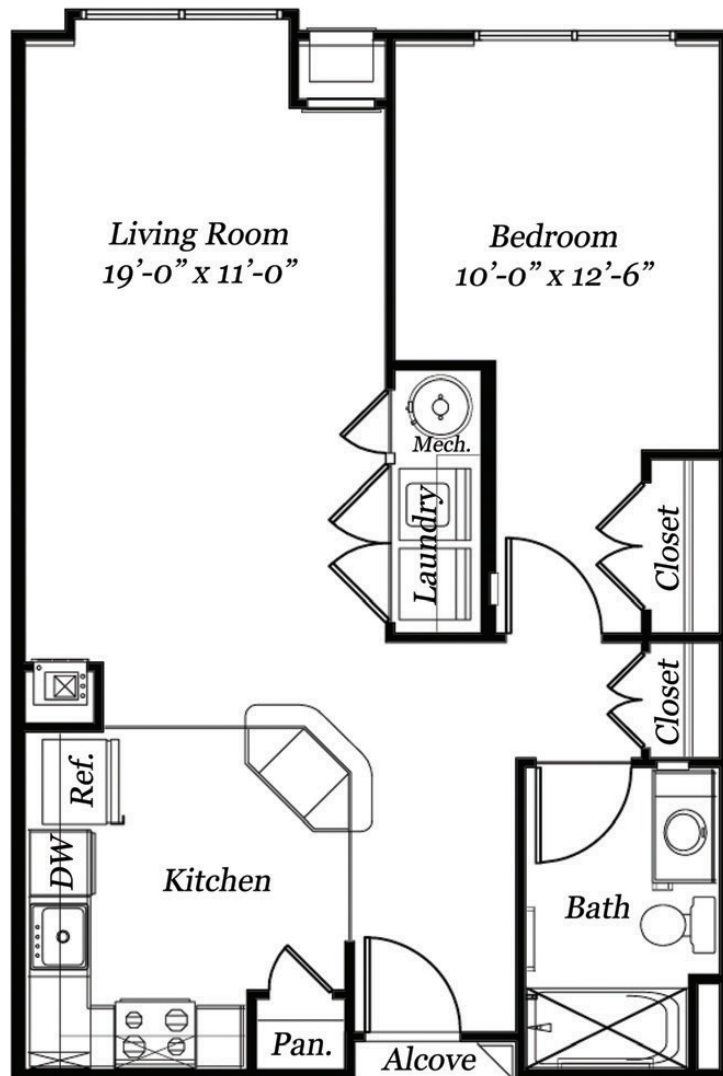

VERENA[®] AT THE GLEN

BY TRUE CONNECTION COMMUNITIES[®]

55+ INDEPENDENT LIVING

LAKESIDE

727 - 752 SQ FT

1 Bedroom /

1 Bath

\$ _____

All square footage and dimensions listed are approximate.

10286 Brook Road, Glen Allen, VA 23059 | www.VerenaAtTheGlen.com

804-261-1100