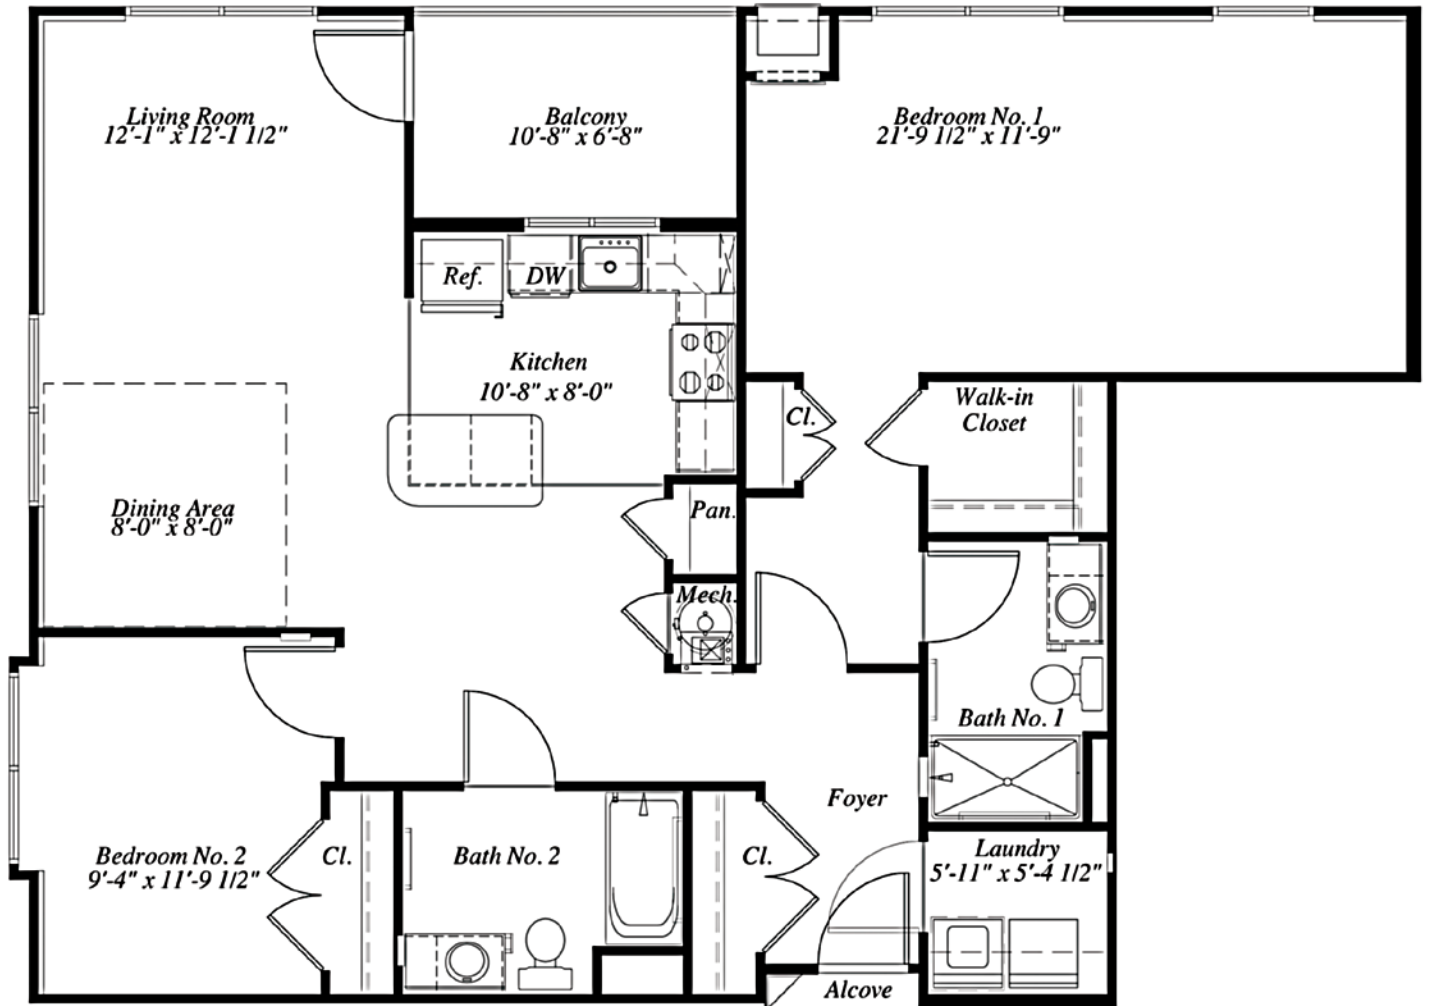

VERENA[®] AT THE GLEN

BY TRUE CONNECTION COMMUNITIES[®]

55+ INDEPENDENT LIVING

GLEN ALLEN	2 Bedrooms /
1,052 - 1,224 SQ FT	2 Baths / Balcony

\$ _____

All square footage and dimensions listed are approximate.