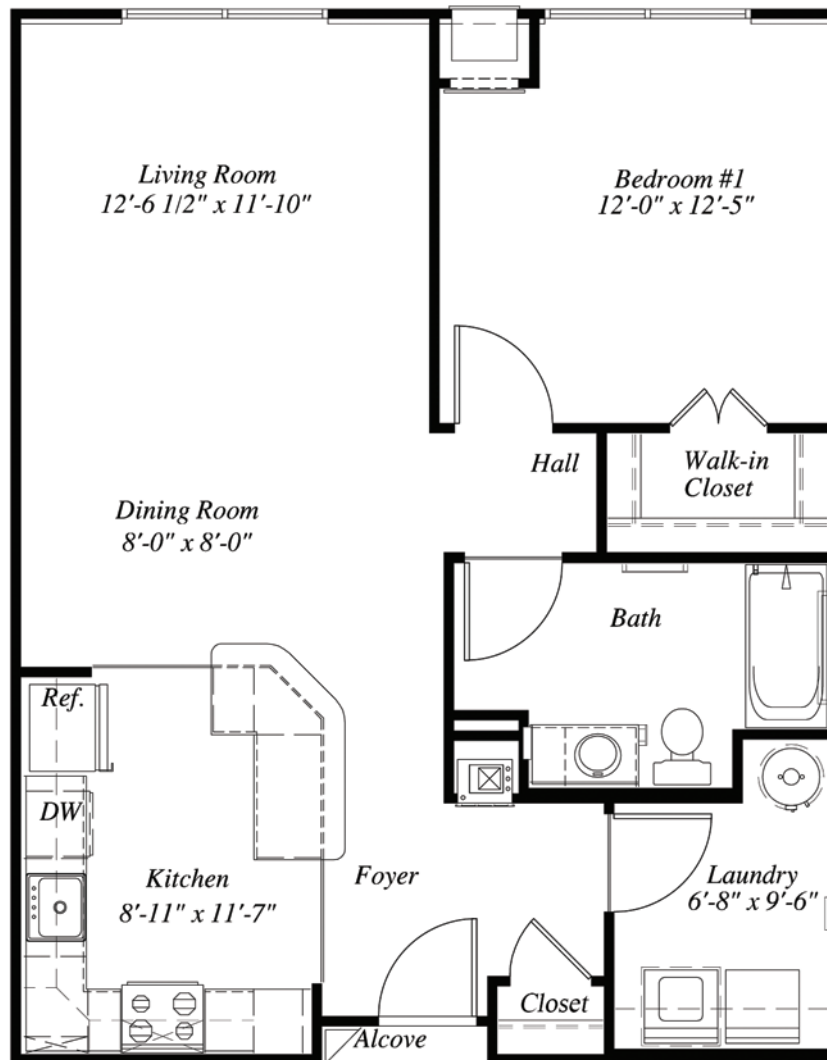

VERENA[®] AT THE GLEN

BY TRUE CONNECTION COMMUNITIES[®]

55+ INDEPENDENT LIVING

ASHLAND

808 - 844 SQ FT

1 Bedroom /

1 Bath

\$ _____

All square footage and dimensions listed are approximate.

10286 Brook Road, Glen Allen, VA 23059 | www.VerenaAtTheGlen.com

804-261-1100