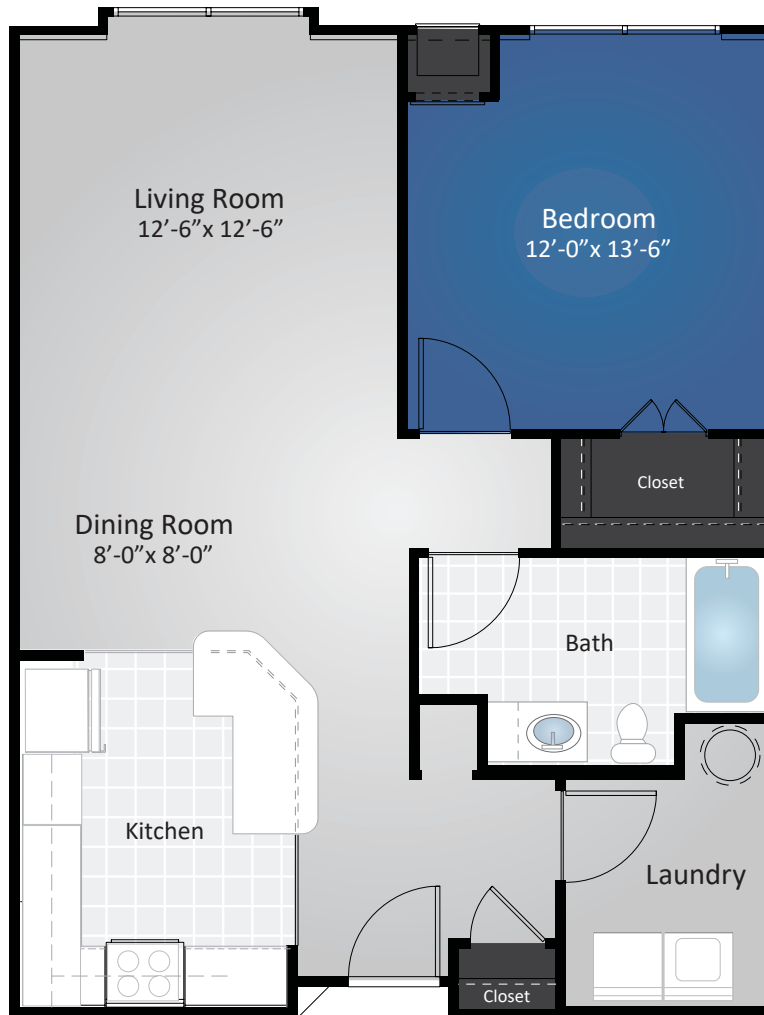

AT THE RESERVE

BY TRUE CONNECTION COMMUNITIES®

55+ INDEPENDENT LIVING

CHESAPEAKE

826 SQ FT

1 Bedroom /

1 Bath

All square footage and dimensions listed are approximate