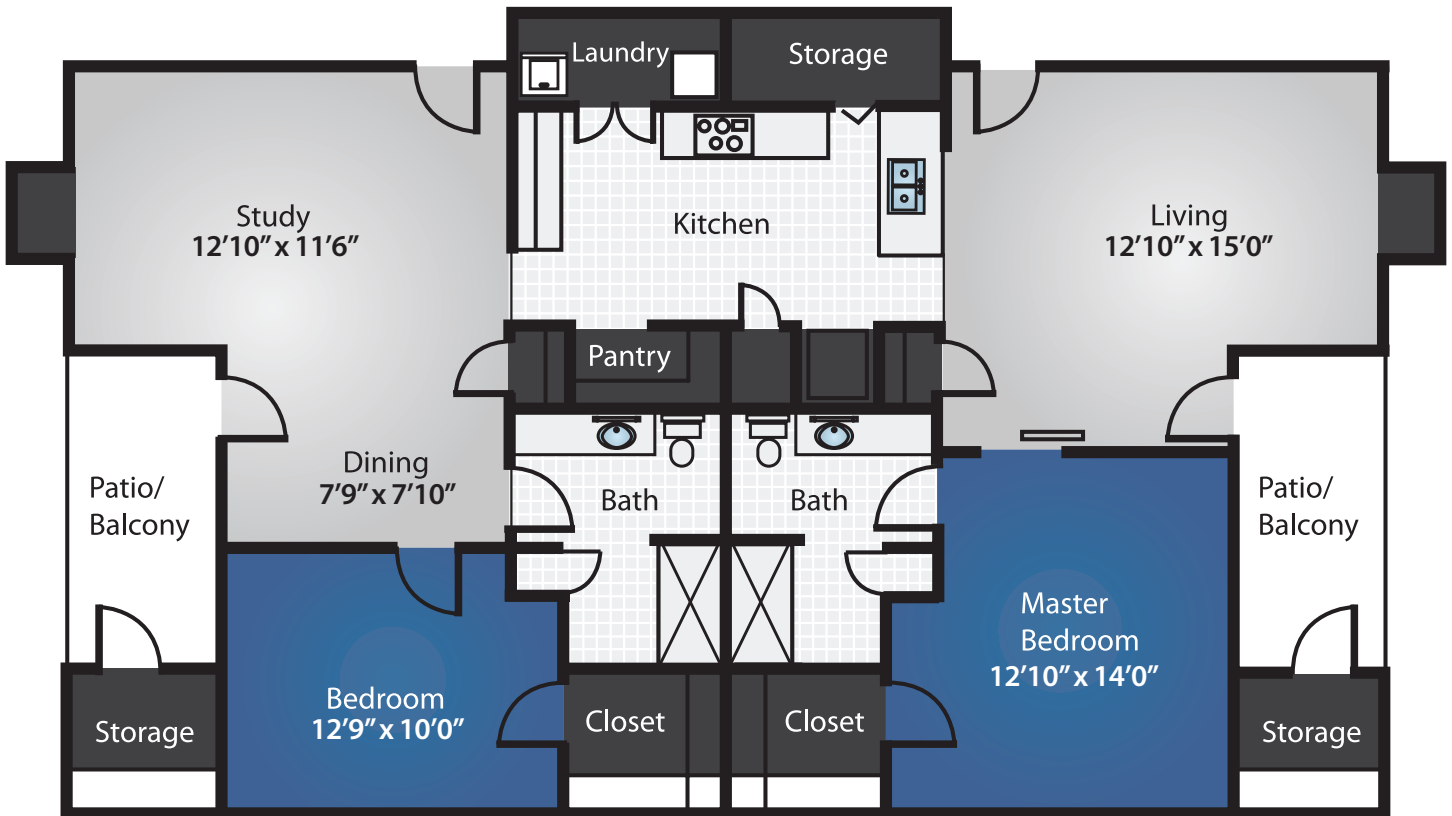

55+ ACTIVE ADULT COMMUNITY

**B-3**      **2 Bedroom / 2 Bath**  
**1,440 SQ FT**

Apt. # \_\_\_\_\_

Some units include a fireplace

\$ \_\_\_\_\_

All square footage and dimensions listed are approximate

5000 Old Shepard Place, Plano, TX 75093 | [www.PrestonPlaceRetirement.com](http://www.PrestonPlaceRetirement.com)