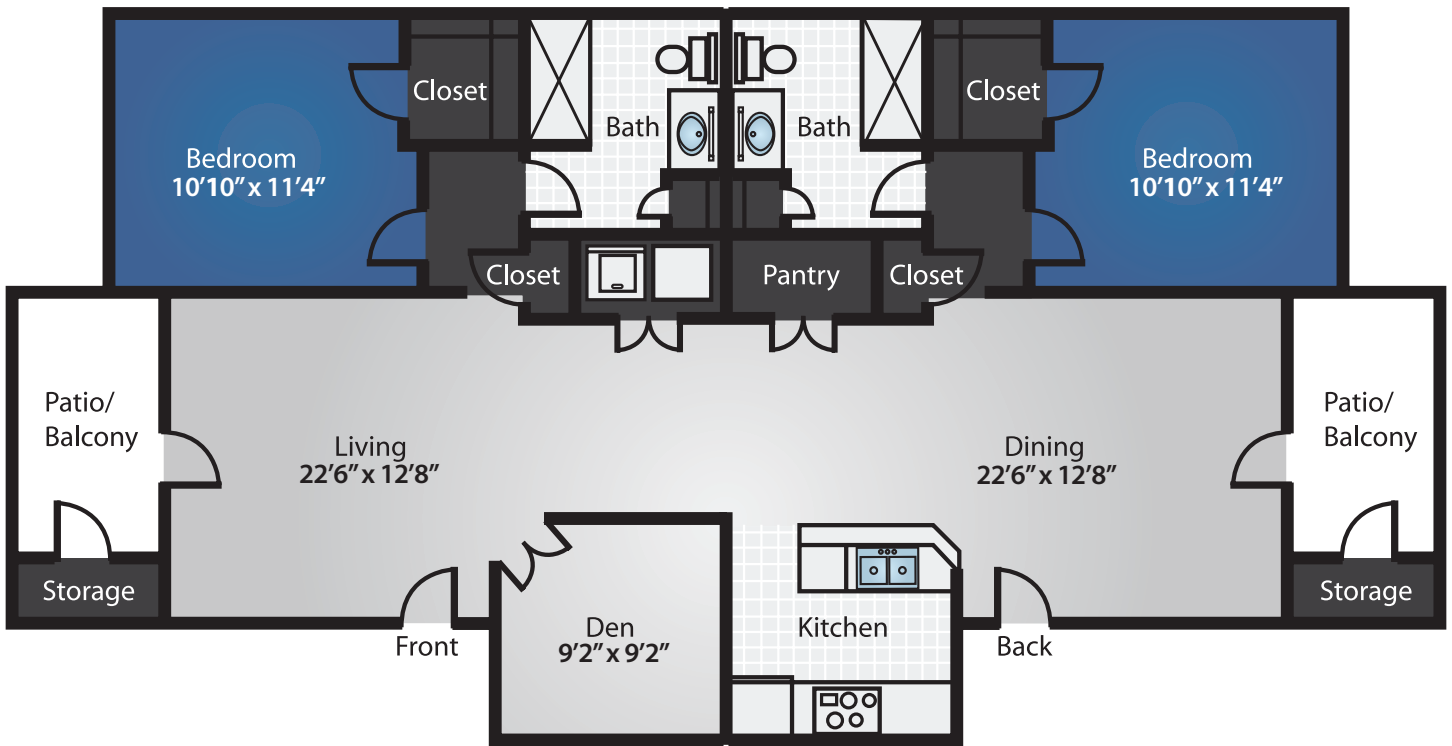

55+ ACTIVE ADULT COMMUNITY

B-2 **2 Bedroom / 2 Bath**
1,300 SQ FT

Apt. # _____

\$ _____

All square footage and dimensions listed are approximate

5000 Old Shepard Place, Plano, TX 75093 | www.PrestonPlaceRetirement.com