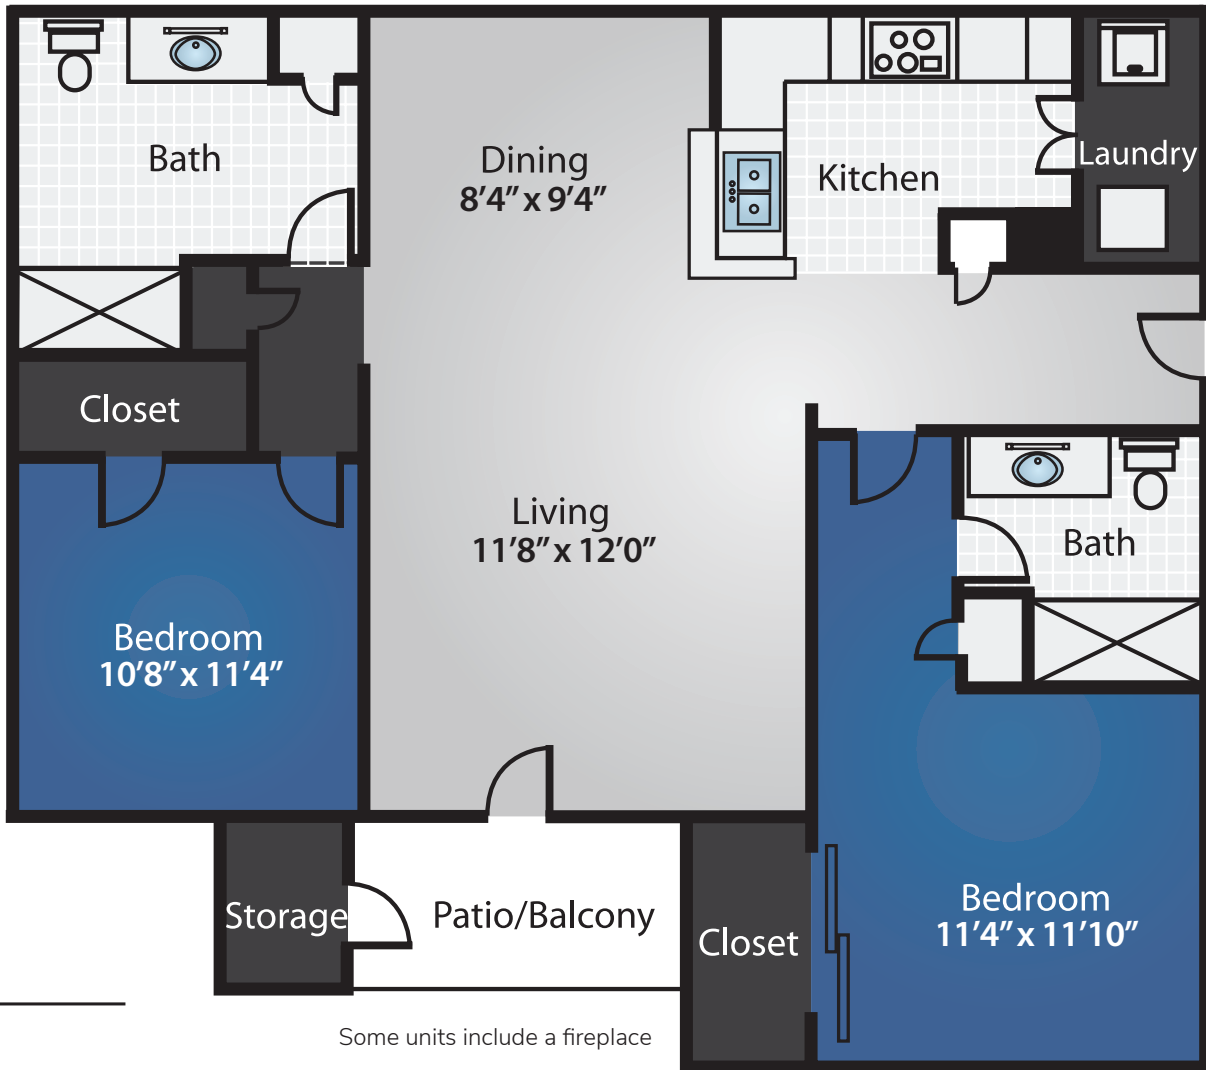

55+ ACTIVE ADULT COMMUNITY

B-1 **2 Bedroom / 2 Bath**
1,035 SQ FT

Apt. # _____

\$ _____

Some units include a fireplace

All square footage and dimensions listed are approximate

5000 Old Shepard Place, Plano, TX 75093 | www.PrestonPlaceRetirement.com