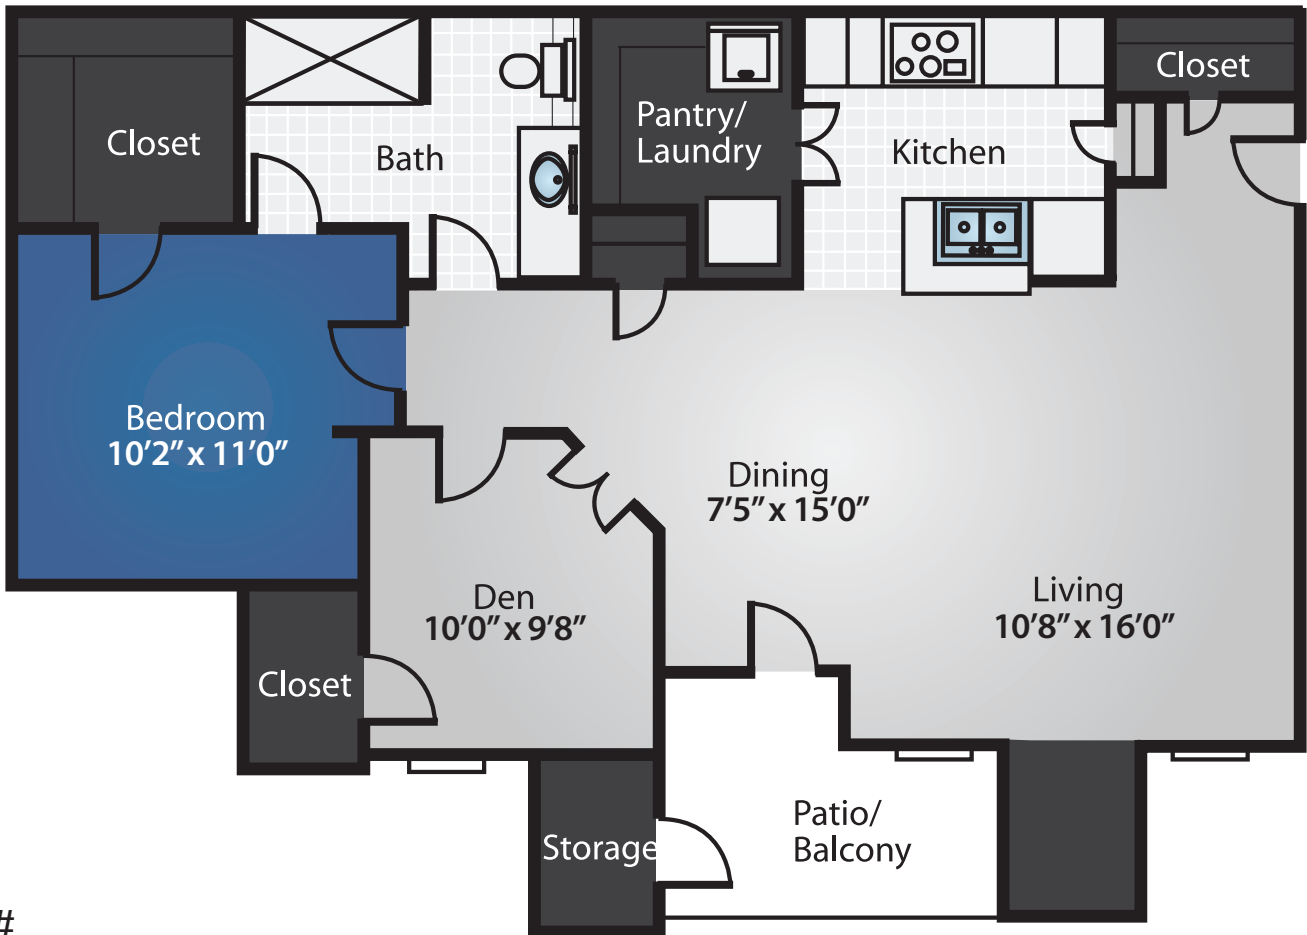

55+ ACTIVE ADULT COMMUNITY

A-3 **1 Bedroom / 1 Bath**
850 SQ FT

Apt. # _____

\$ _____

Some units include a fireplace

All square footage and dimensions listed are approximate

5000 Old Shepard Place, Plano, TX 75093 | www.PrestonPlaceRetirement.com