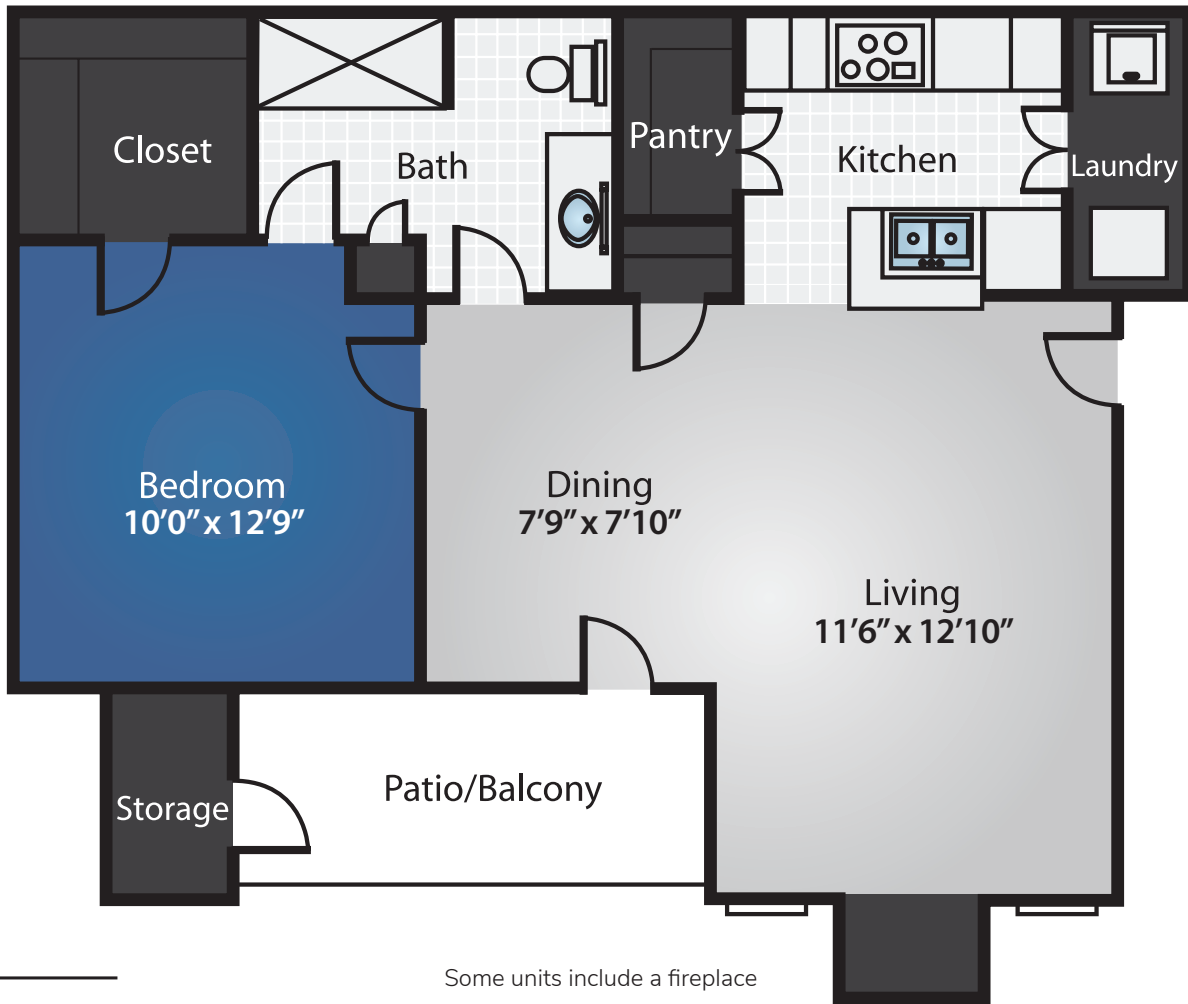

55+ ACTIVE ADULT COMMUNITY

A-2 **1 Bedroom / 1 Bath**
720 SQ FT

Apt. # _____

Some units include a fireplace

\$ _____

All square footage and dimensions listed are approximate

5000 Old Shepard Place, Plano, TX 75093 | www.PrestonPlaceRetirement.com