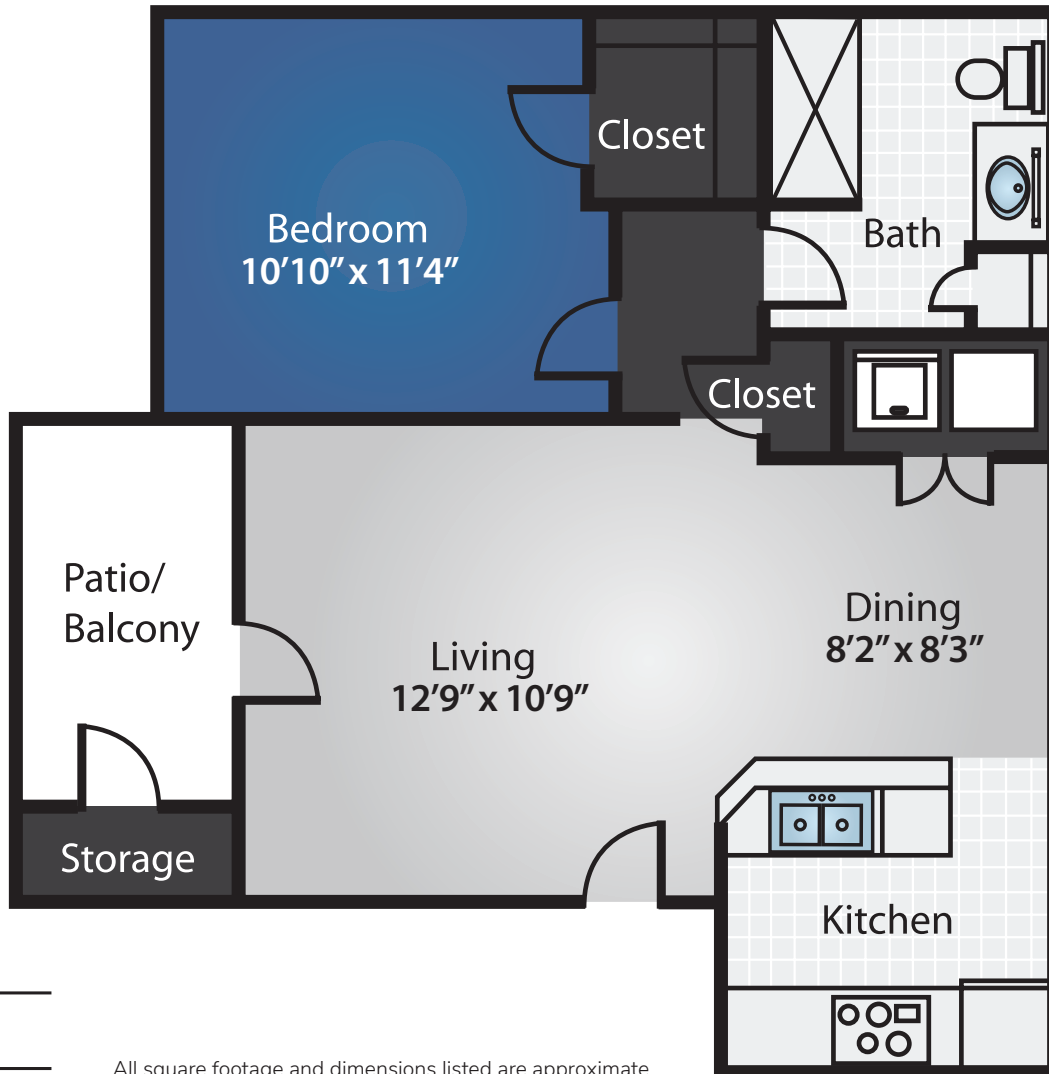

55+ ACTIVE ADULT COMMUNITY

A-1 **1 Bedroom / 1 Bath**
650 SQ FT

Apt. # _____

\$ _____

All square footage and dimensions listed are approximate

5000 Old Shepard Place, Plano, TX 75093 | www.PrestonPlaceRetirement.com