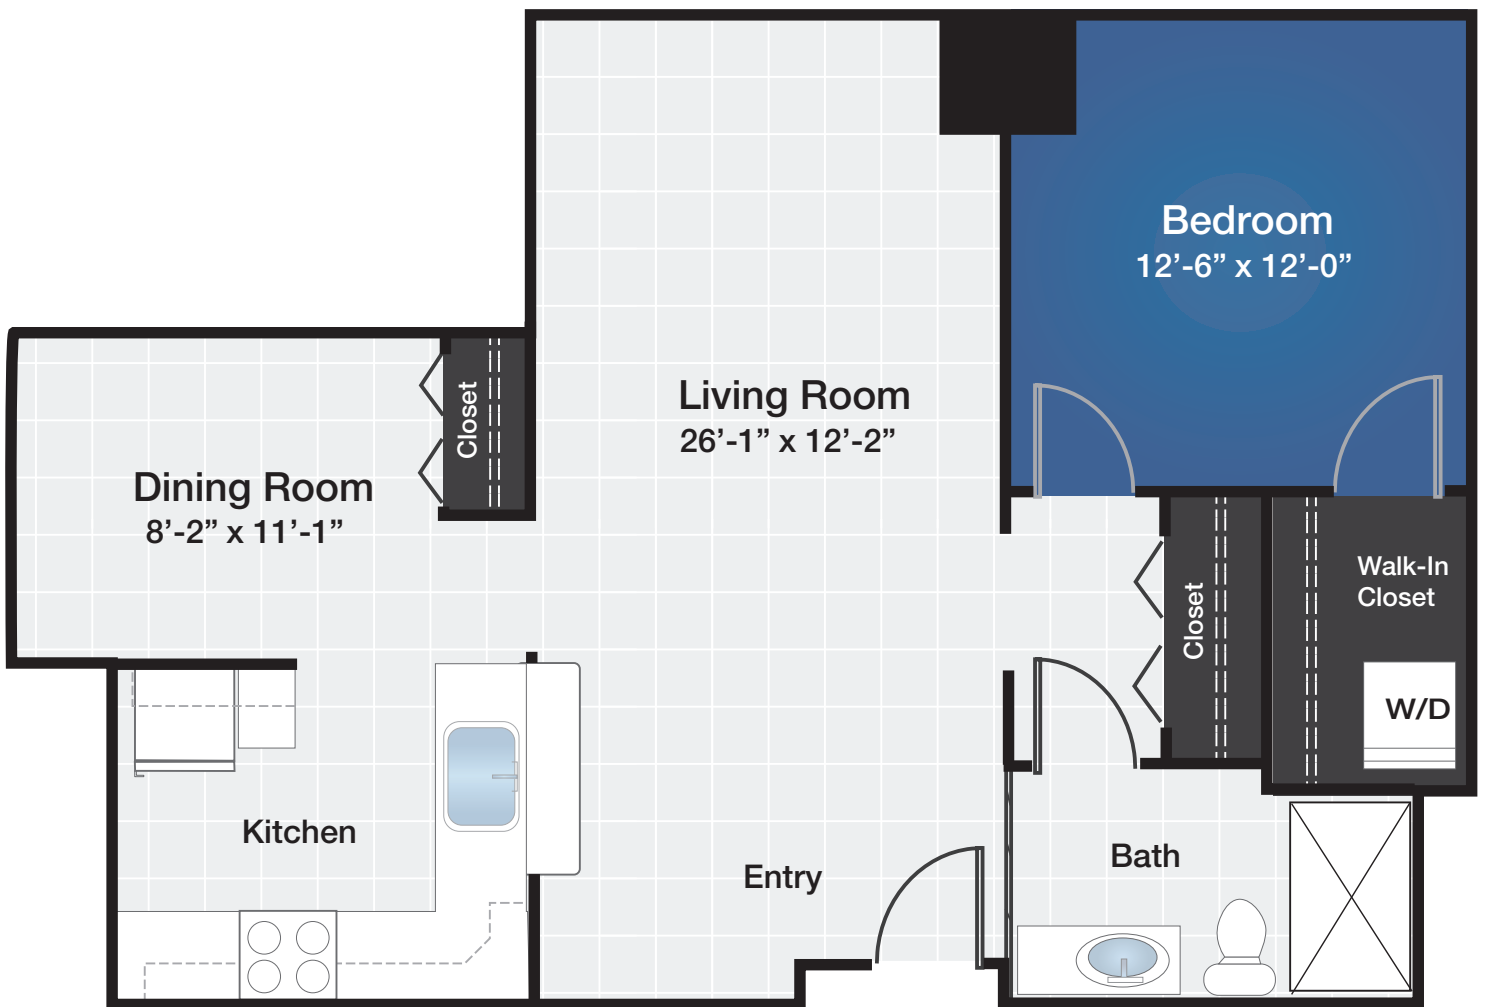

VERENA[®] AT HILLIARD

BY TRUE CONNECTION COMMUNITIES[®]

INDEPENDENT LIVING

PINE B

1 Bedroom / 1 Bath 840 SQ FT

All square footage and dimensions listed are approximate

4522 Hickory Chase Way, Hilliard, OH 43026 | www.VerenaAtHilliard.com