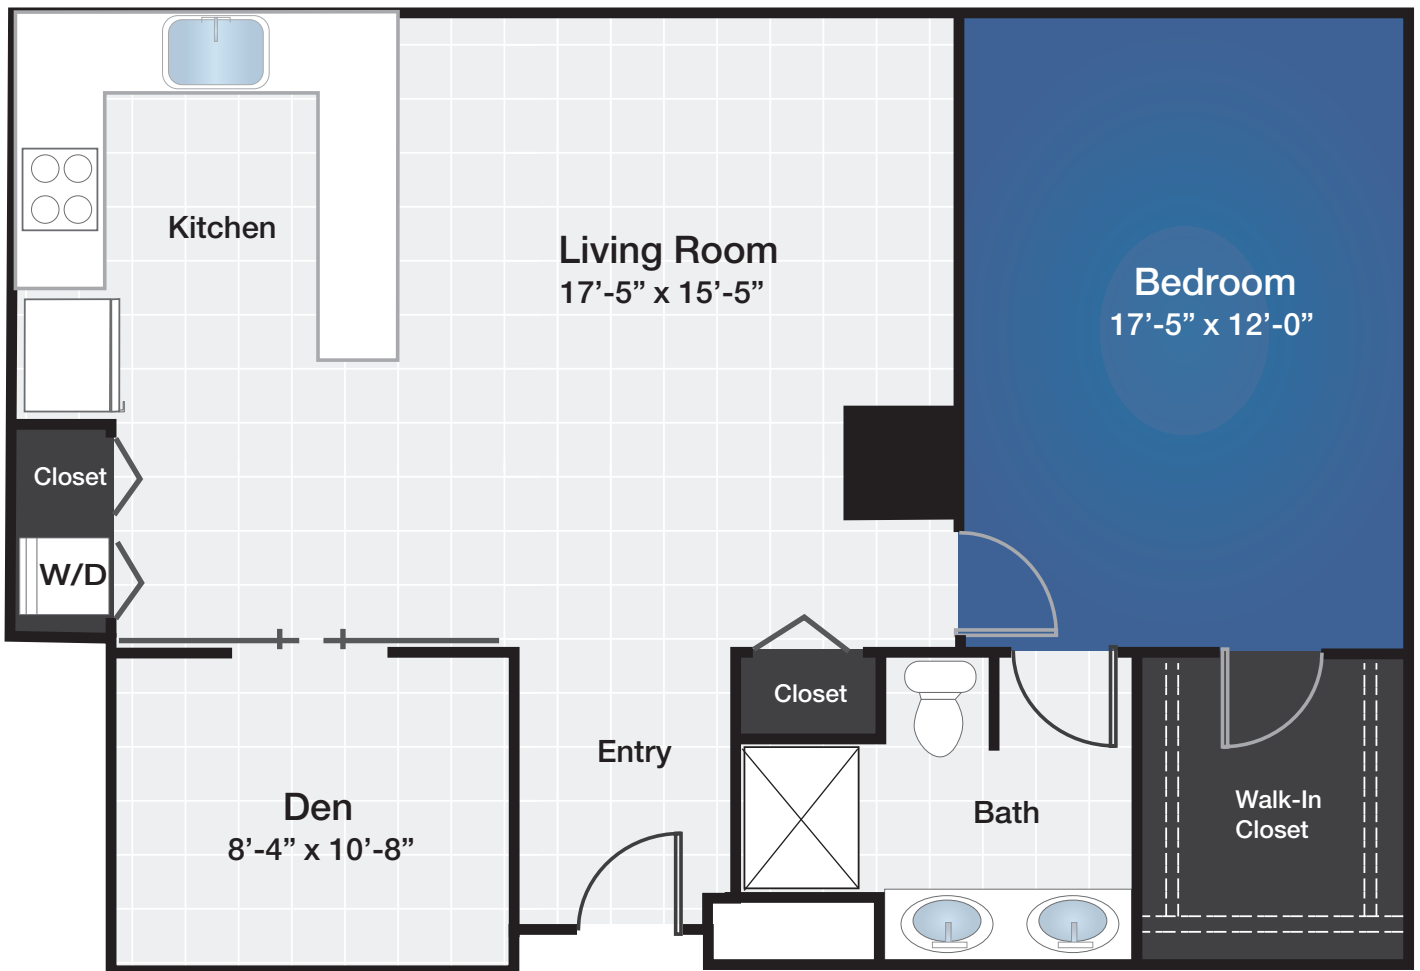

VERENA[®]

AT HILLIARD

BY TRUE CONNECTION COMMUNITIES[®]

INDEPENDENT LIVING

PINE A

1 Bedroom / 1 Bath
1,000 SQ FT

All square footage and dimensions listed are approximate

4522 Hickory Chase Way, Hilliard, OH 43026 | www.VerenaAtHilliard.com