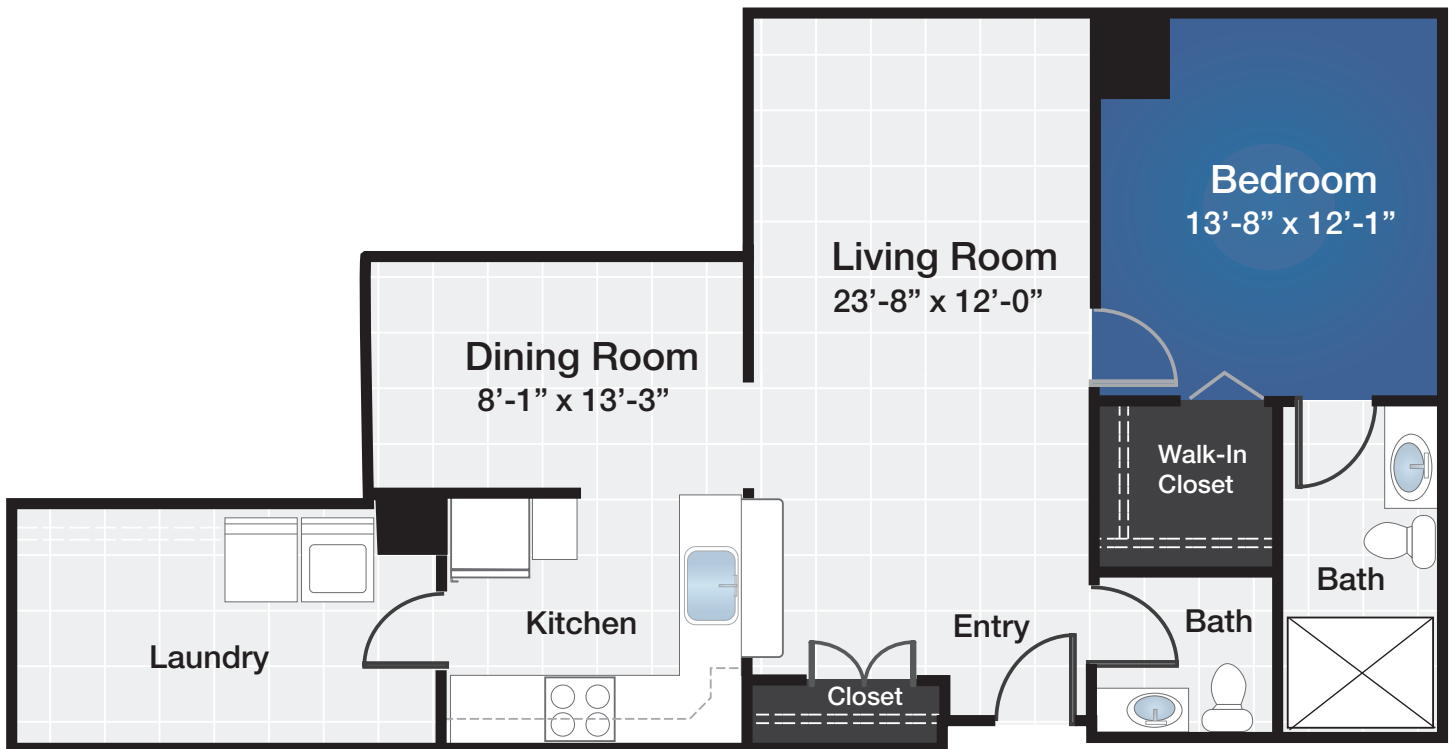

VERENA[®]

AT HILLIARD

BY TRUE CONNECTION COMMUNITIES[®]

INDEPENDENT LIVING

MAPLE D

1 Bedroom / 1.5 Bath
915 SQ FT

All square footage and dimensions listed are approximate

4522 Hickory Chase Way, Hilliard, OH 43026 | www.VerenaAtHilliard.com