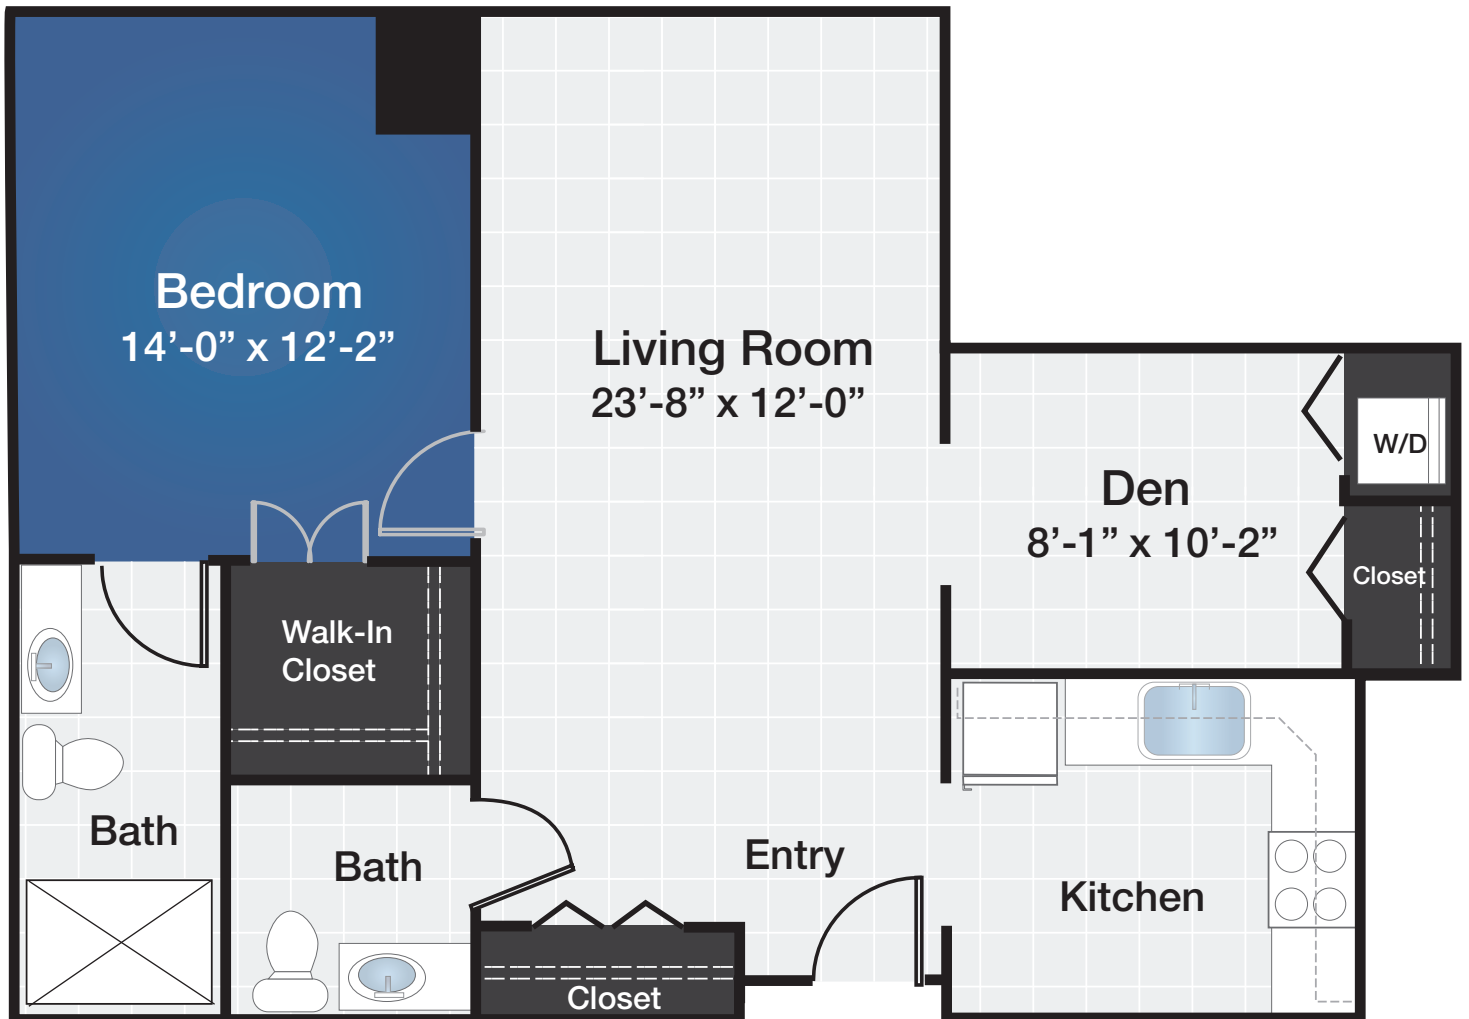

VERENA[®]

AT HILLIARD

BY TRUE CONNECTION COMMUNITIES[®]

INDEPENDENT LIVING

MAPLE C

1 Bedroom / 1.5 Bath
915 SQ FT

All square footage and dimensions listed are approximate

4522 Hickory Chase Way, Hilliard, OH 43026 | www.VerenaAtHilliard.com