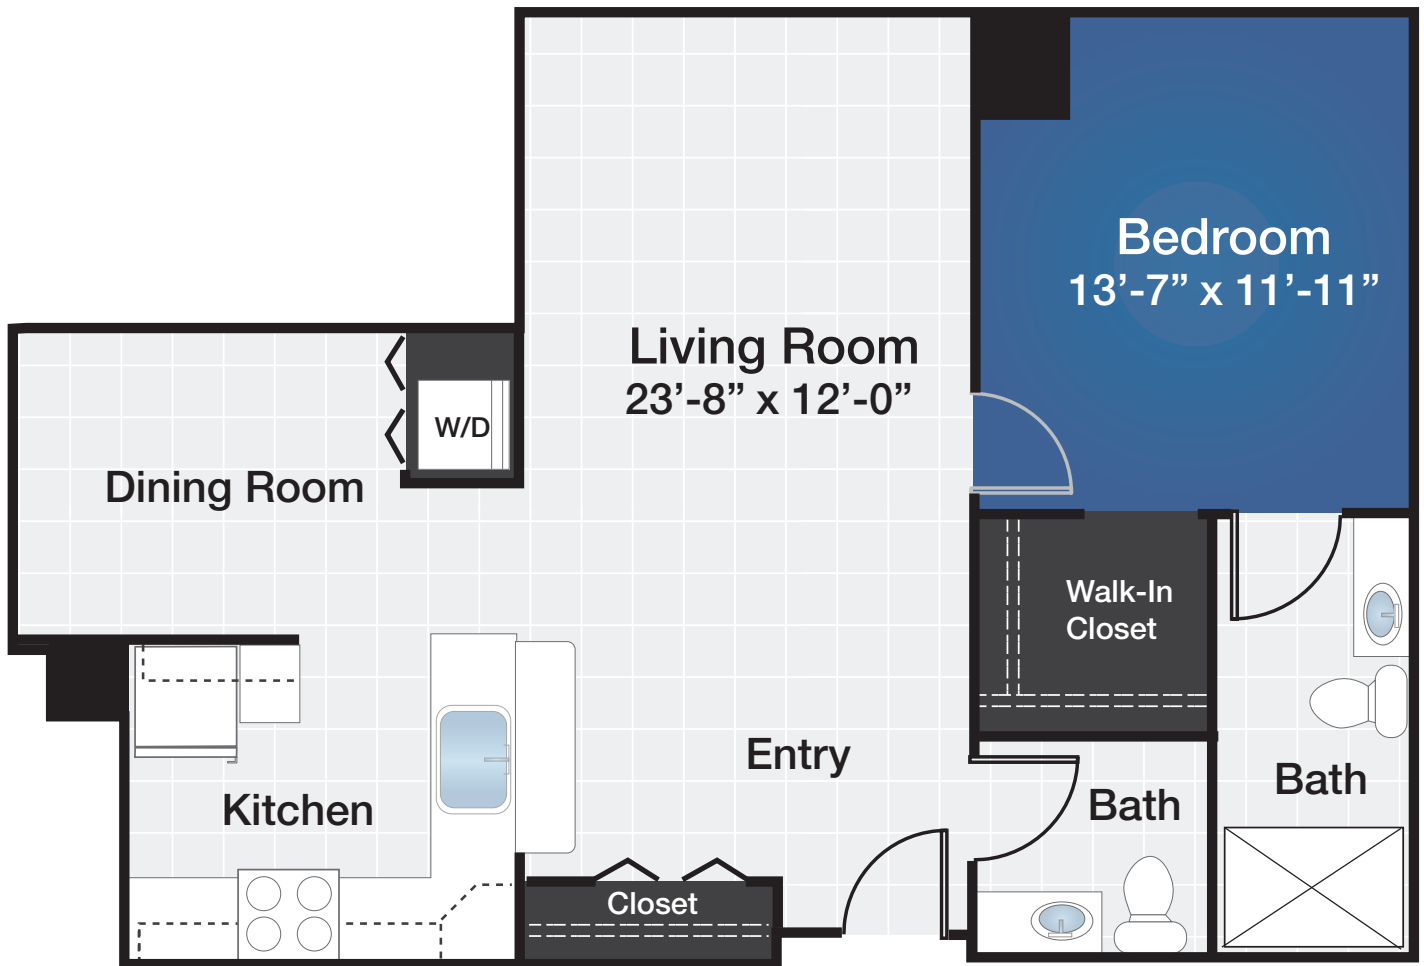

VERENA[®] AT HILLIARD

BY TRUE CONNECTION COMMUNITIES[®]

INDEPENDENT LIVING

MAPLE B

1 Bedroom / 1.5 Bath 915 SQ FT

All square footage and dimensions listed are approximate

4522 Hickory Chase Way, Hilliard, OH 43026 | www.VerenaAtHilliard.com