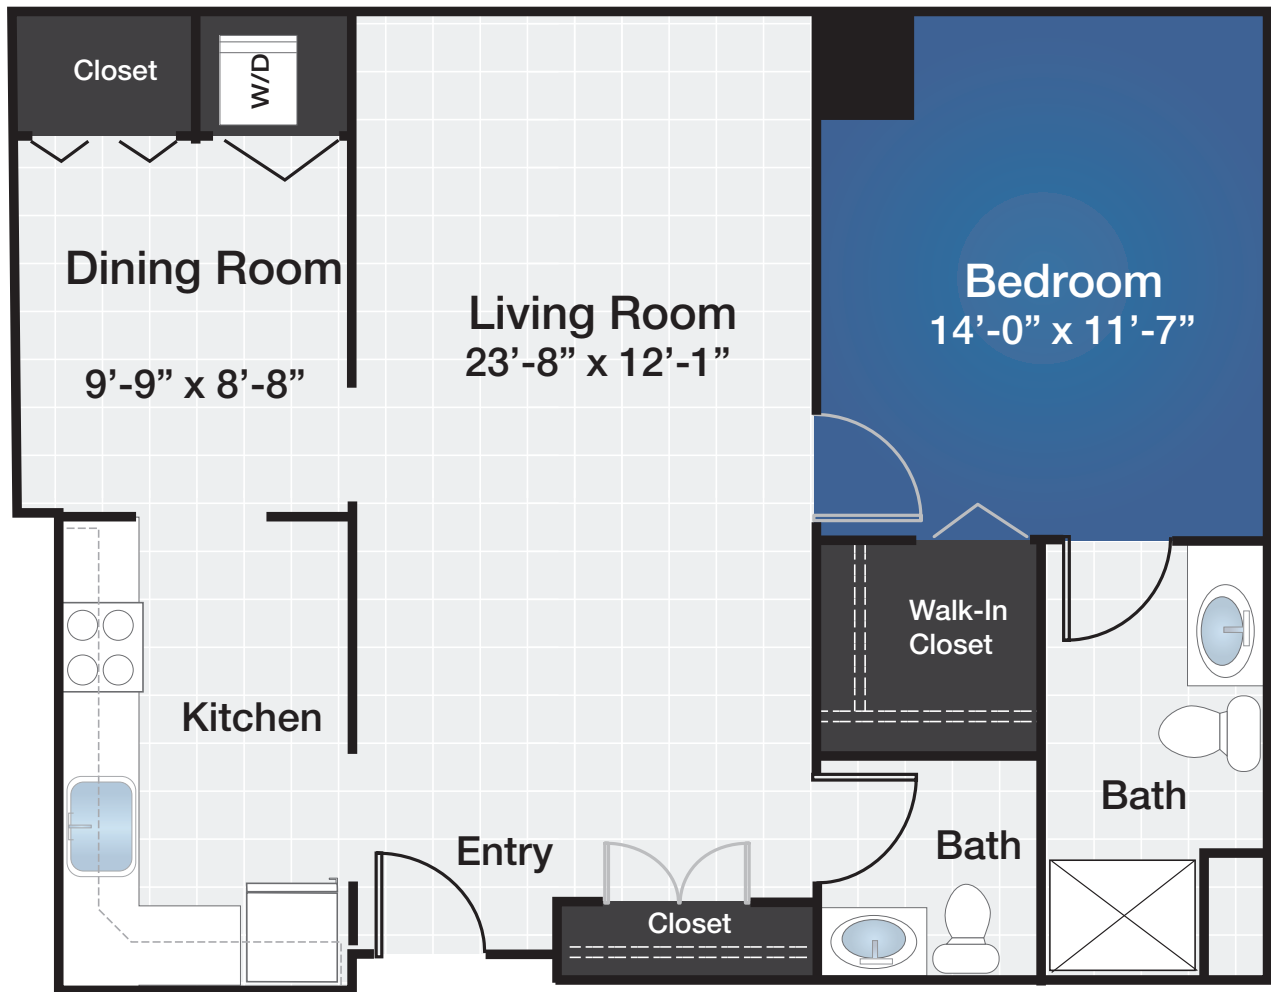

VERENA[®]

AT HILLIARD

BY TRUE CONNECTION COMMUNITIES[®]

INDEPENDENT LIVING

MAPLE A

1 Bedroom / 1.5 Bath
903 SQ FT

All square footage and dimensions listed are approximate

4522 Hickory Chase Way, Hilliard, OH 43026 | www.VerenaAtHilliard.com