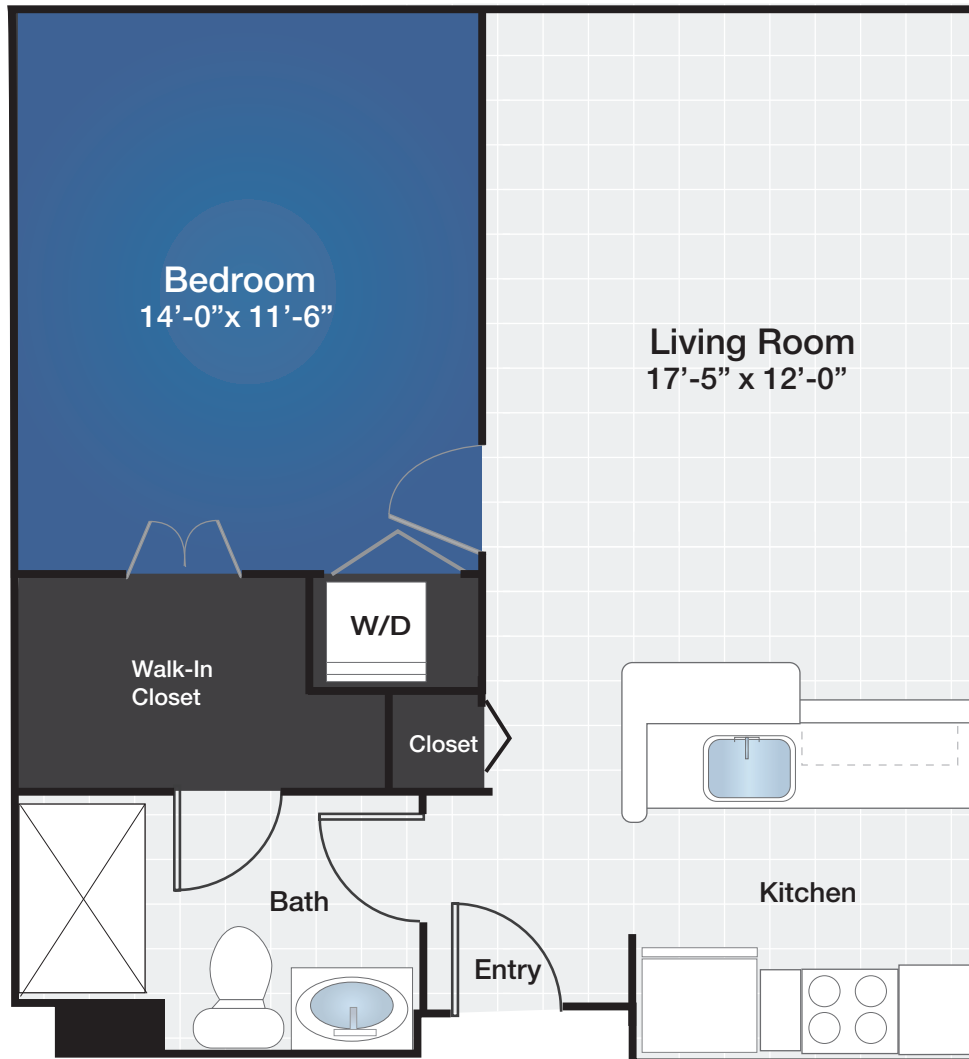

VERENA[®]

AT HILLIARD

BY TRUE CONNECTION COMMUNITIES[®]

INDEPENDENT LIVING

CHESTNUT C

**1 Bedroom / 1 Bath
674 SQ FT**

All square footage and dimensions listed are approximate

4522 Hickory Chase Way, Hilliard, OH 43026 | www.VerenaAtHilliard.com