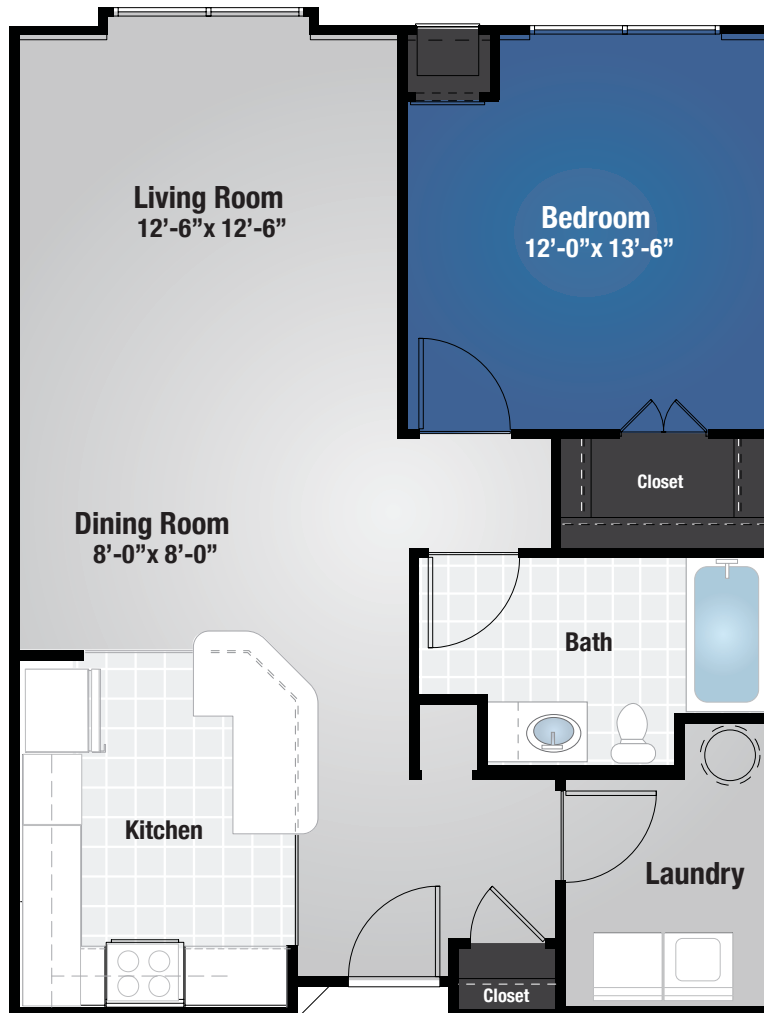

### CHESAPEAKE

1 Bedroom /  
1 Bath

826 SQ FT

All square footage and dimensions listed are approximate

121 Reserve Way, Williamsburg, VA 23185 | [www.VerenaAtTheReserve.com](http://www.VerenaAtTheReserve.com)