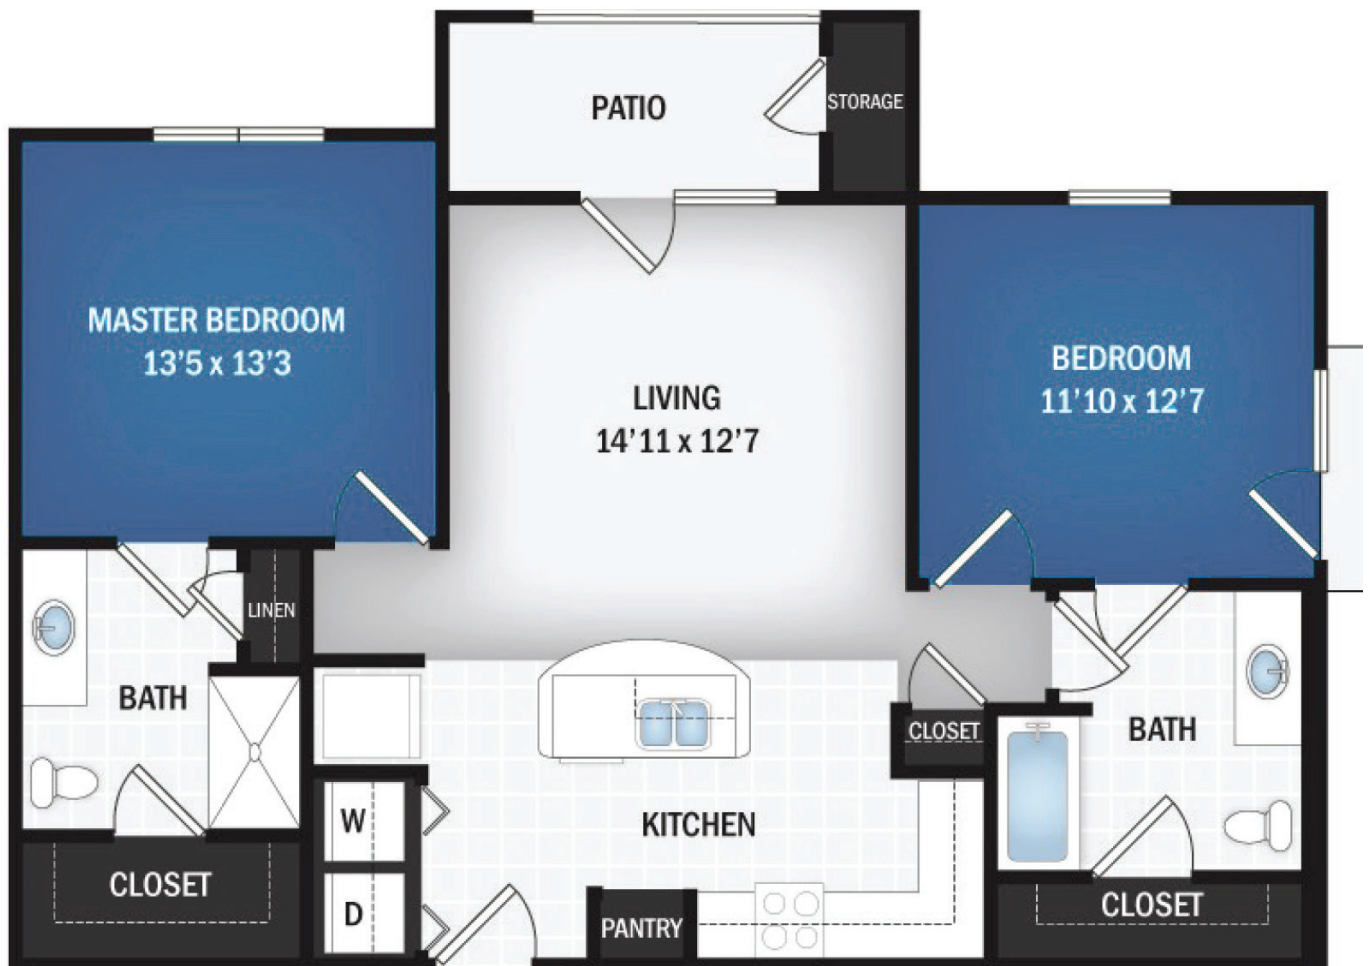

VERENA[®]

AT LEANDER

BY TRUE CONNECTION COMMUNITIES[®]

INDEPENDENT LIVING

LEO

**2 Bedroom /
2 Bath**

1040 SQ FT

All square footage and dimensions listed are approximate

11350 Hero Way W, Leander, TX 78641 | www.VerenaAtLeander.com

512-591-5121