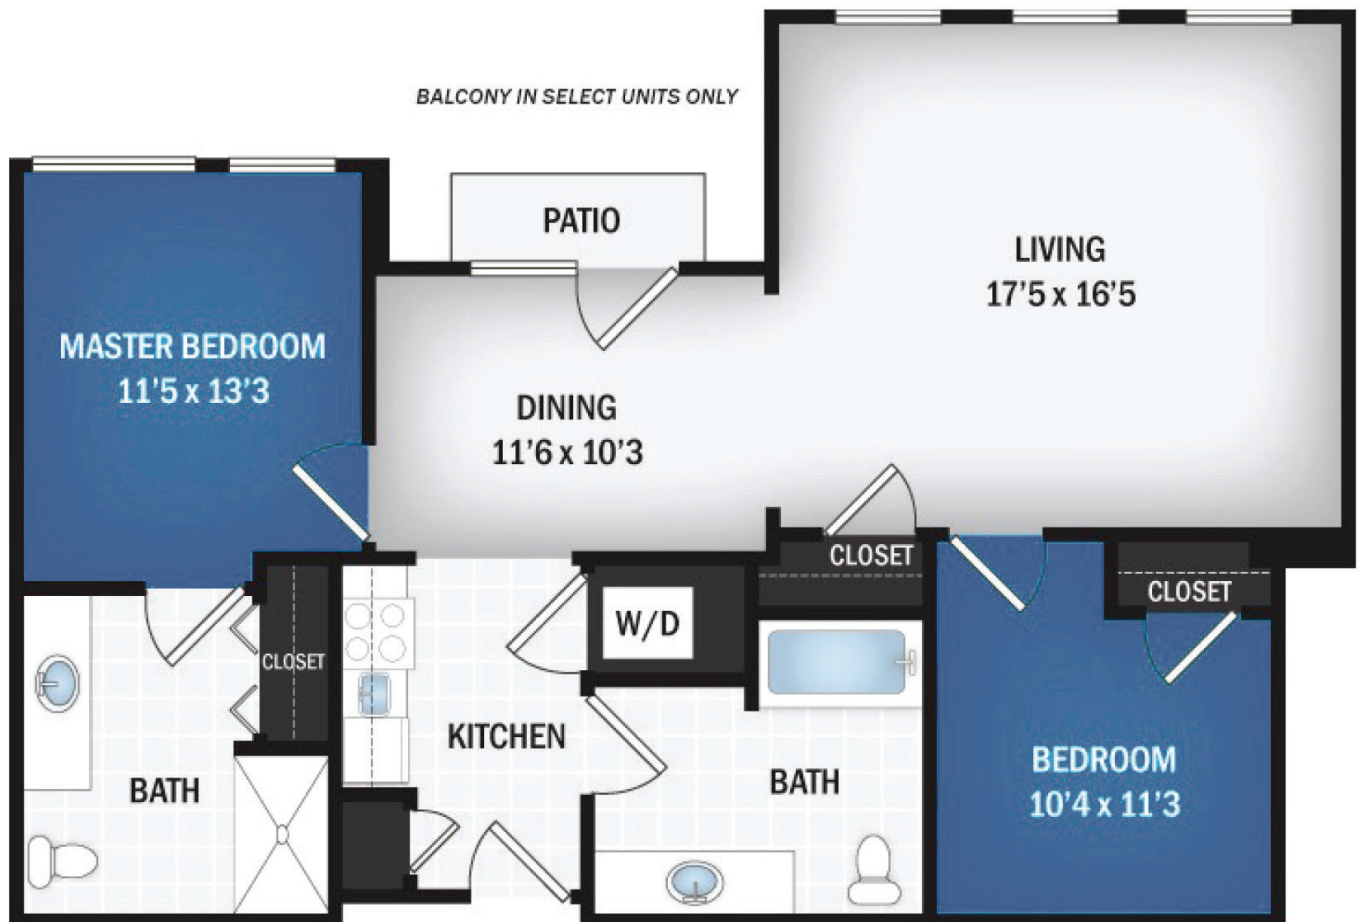

VERENA[®]

AT LEANDER

BY TRUE CONNECTION COMMUNITIES[®]

INDEPENDENT LIVING

GEMINI

2 Bedroom /
2 Bath

993 SQ FT

All square footage and dimensions listed are approximate

11350 Hero Way W, Leander, TX 78641 | www.VerenaAtLeander.com

512-591-5121