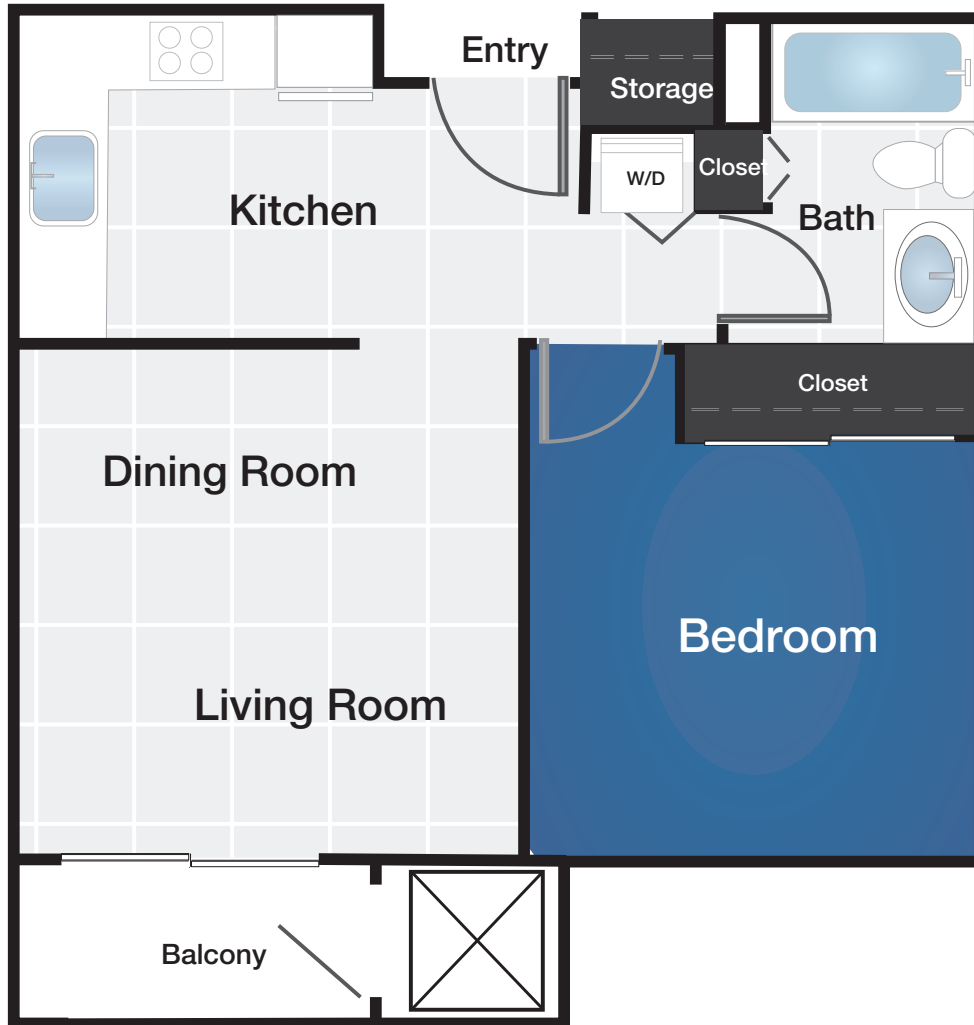

VERENA[®]

AT DELRAY

BY TRUE CONNECTION COMMUNITIES[®]

INDEPENDENT LIVING

SHALIMAR

658 SQ FT

1 Bedroom /

1 Bath

Square footage is approximate. Rendering is not to scale.

5624 Linton Boulevard, Delray Beach, FL 33484 | www.VerenaAtDelray.com

561-495-7111