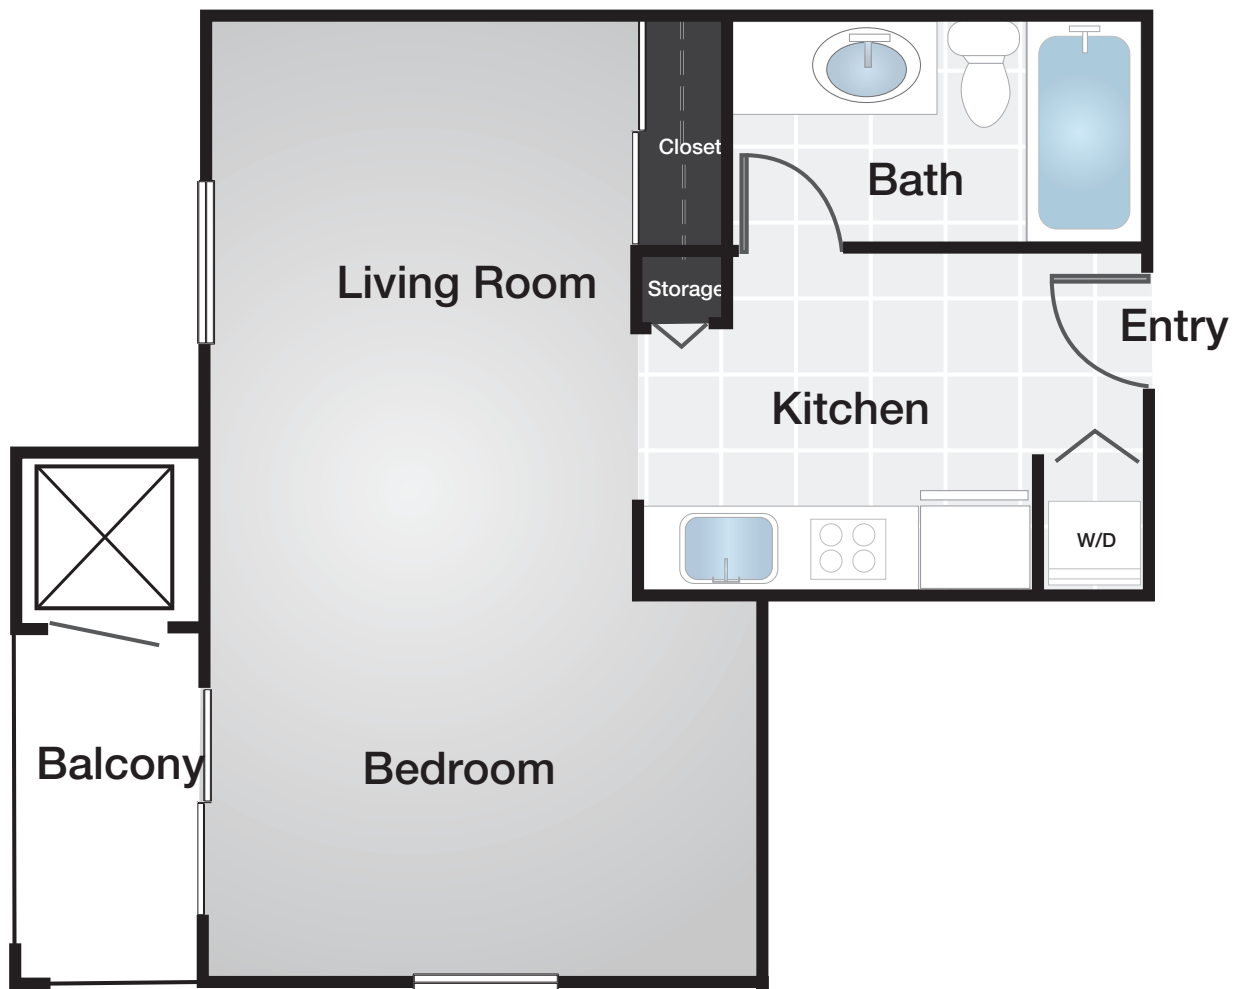

# VERENA<sup>®</sup>

AT DELRAY

BY TRUE CONNECTION COMMUNITIES<sup>®</sup>

INDEPENDENT LIVING

**HEATHROW**  
577 SQ FT

Studio /  
1 Bath

Square footage is approximate. Rendering is not to scale.

5624 Linton Boulevard, Delray Beach, FL 33484 | [www.VerenaAtDelray.com](http://www.VerenaAtDelray.com)