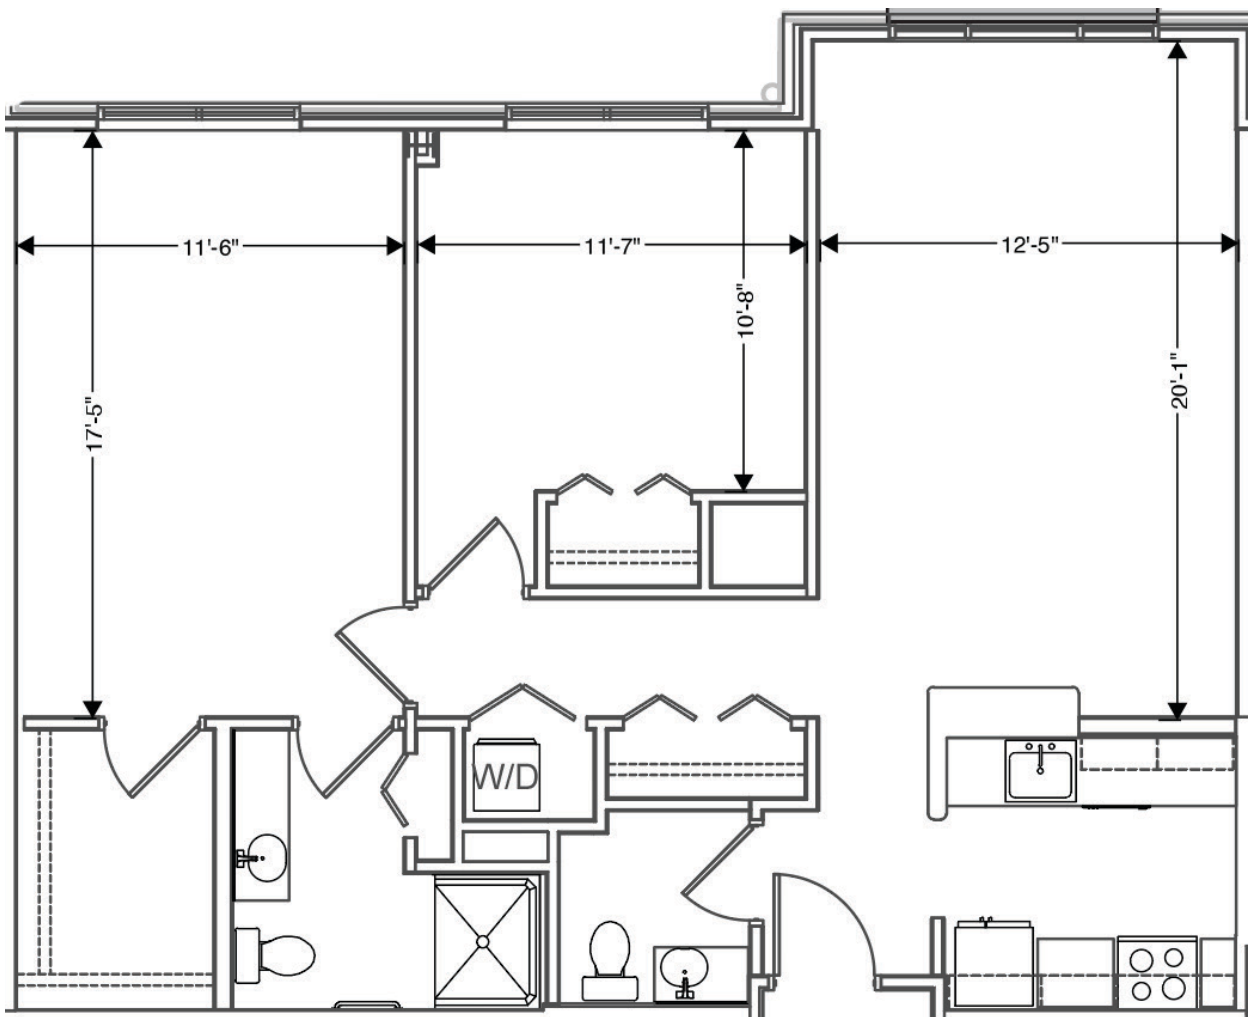

## WILLOW B

2 Bedroom /  
1.5 Bath

1047 SQ FT

All square footage and dimensions listed are approximate

4604 Hickory Chase Way, Hilliard, OH 43026 | [www.VerenaAtHilliard.com](http://www.VerenaAtHilliard.com)