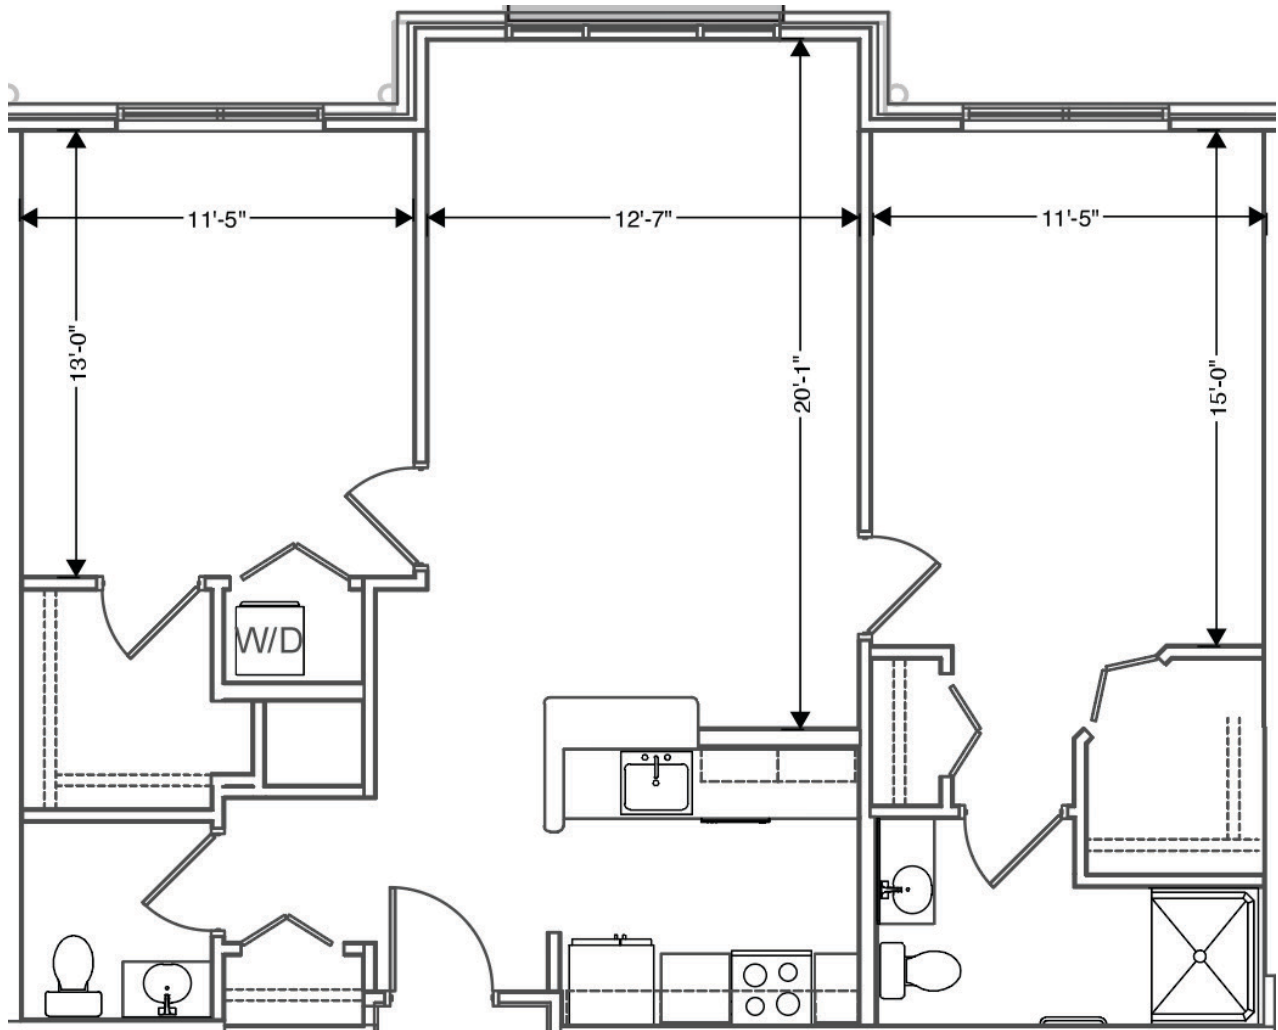

## WILLOW A

2 Bedroom /  
1.5 Bath

1049 SQ FT

All square footage and dimensions listed are approximate

4604 Hickory Chase Way, Hilliard, OH 43026 | [www.VerenaAtHilliard.com](http://www.VerenaAtHilliard.com)