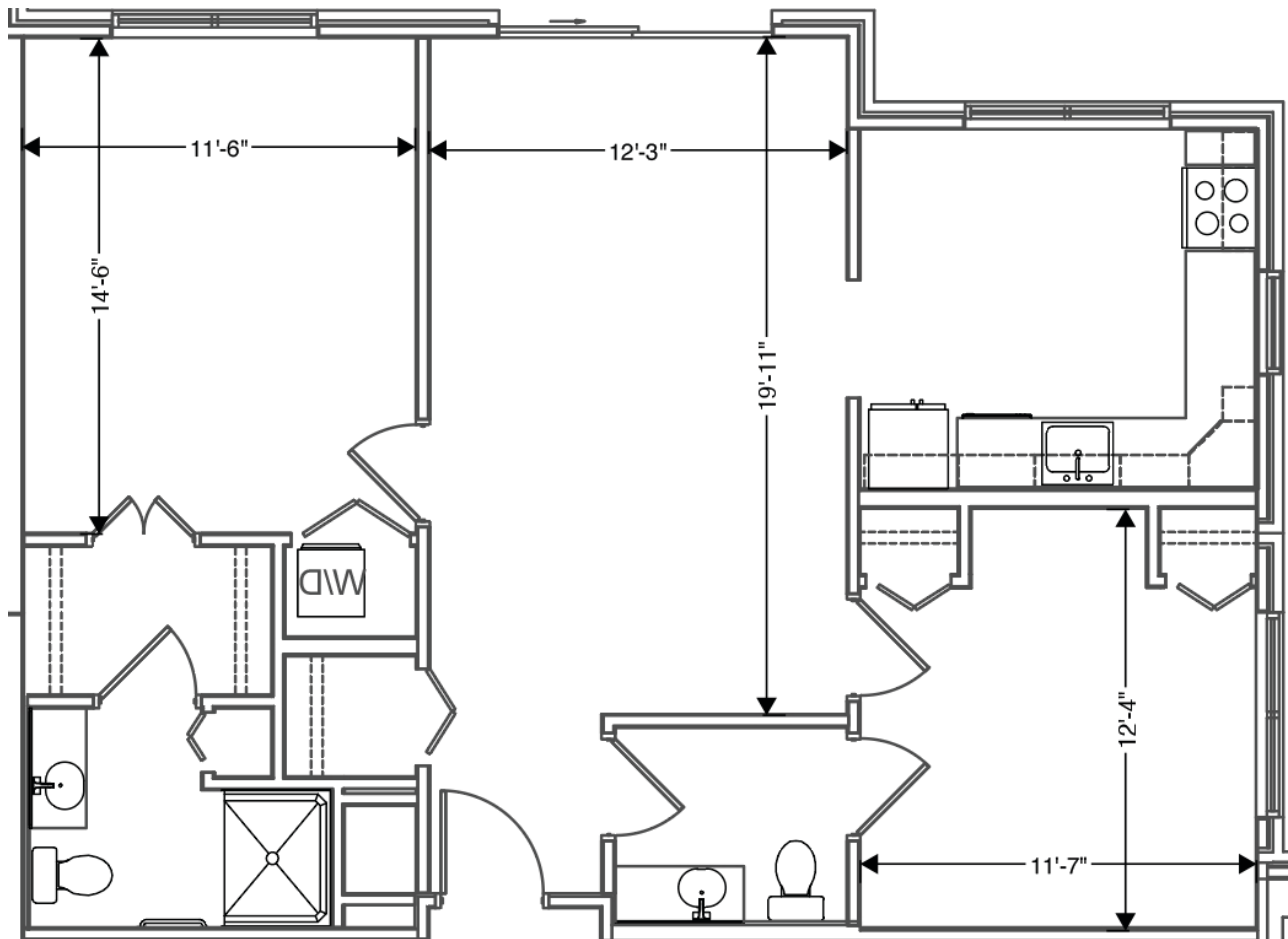

VERENA[®]

AT HILLIARD

BY TRUE CONNECTION COMMUNITIES[®]

INDEPENDENT LIVING

WALNUT

2 Bedroom /
1.5 Bath

968 SQ FT

All square footage and dimensions listed are approximate