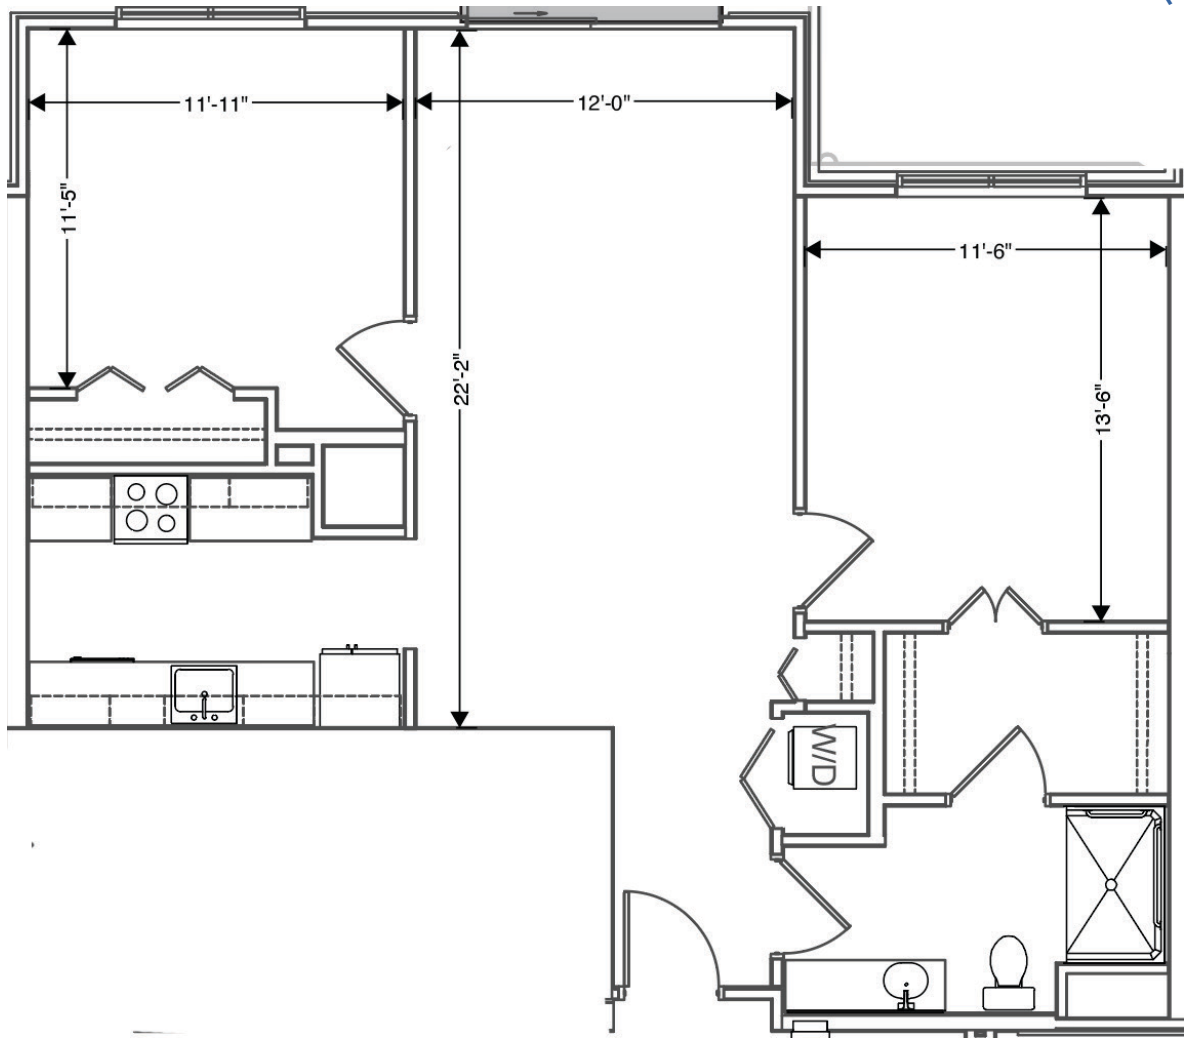

## SYCAMORE

2 Bedroom /  
1 Bath

974 SQ FT

All square footage and dimensions listed are approximate

4604 Hickory Chase Way, Hilliard, OH 43026 | [www.VerenaAtHilliard.com](http://www.VerenaAtHilliard.com)