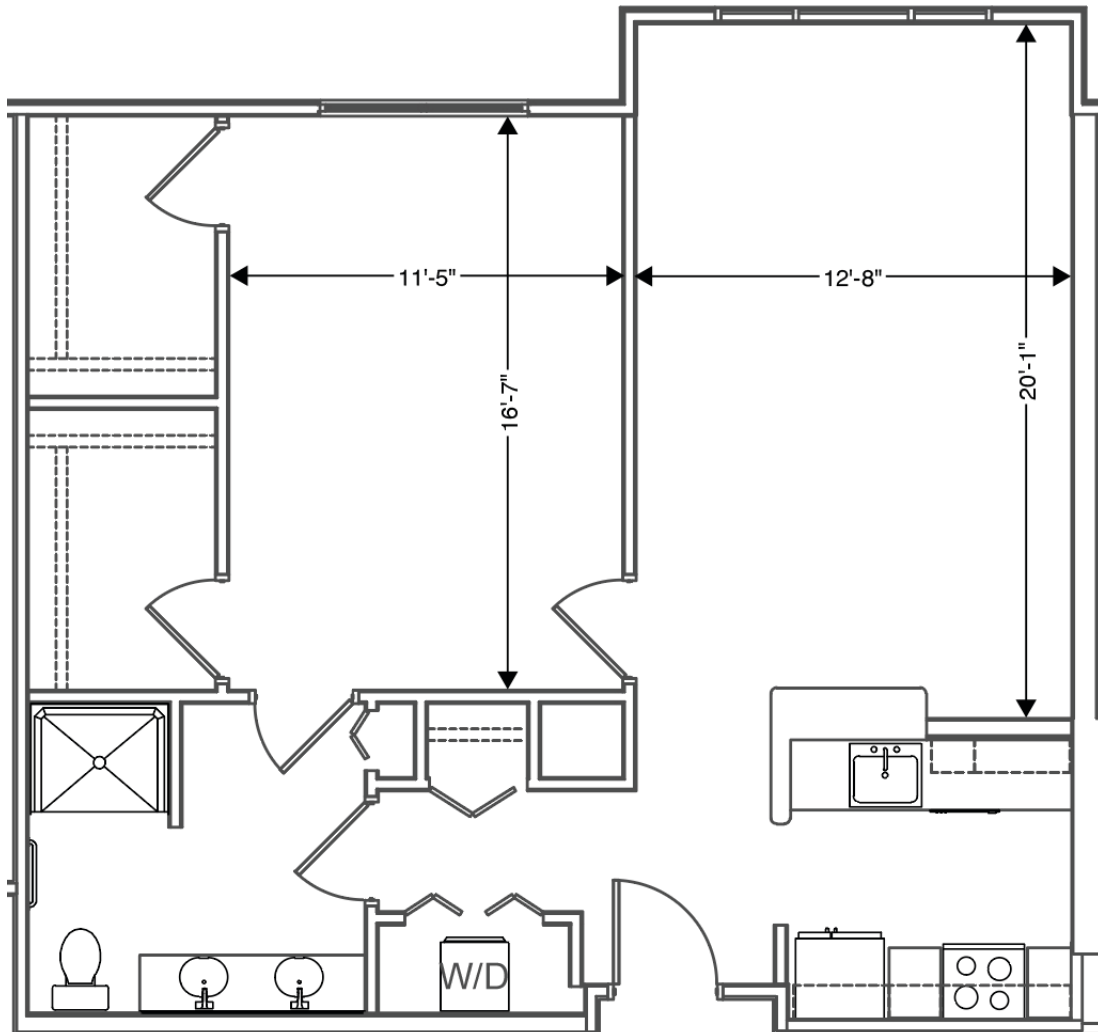

## PINE C

1 Bedroom /  
1 Bath

874 SQ FT

All square footage and dimensions listed are approximate

4604 Hickory Chase Way, Hilliard, OH 43026 | [www.VerenaAtHilliard.com](http://www.VerenaAtHilliard.com)

**614-964-0105**