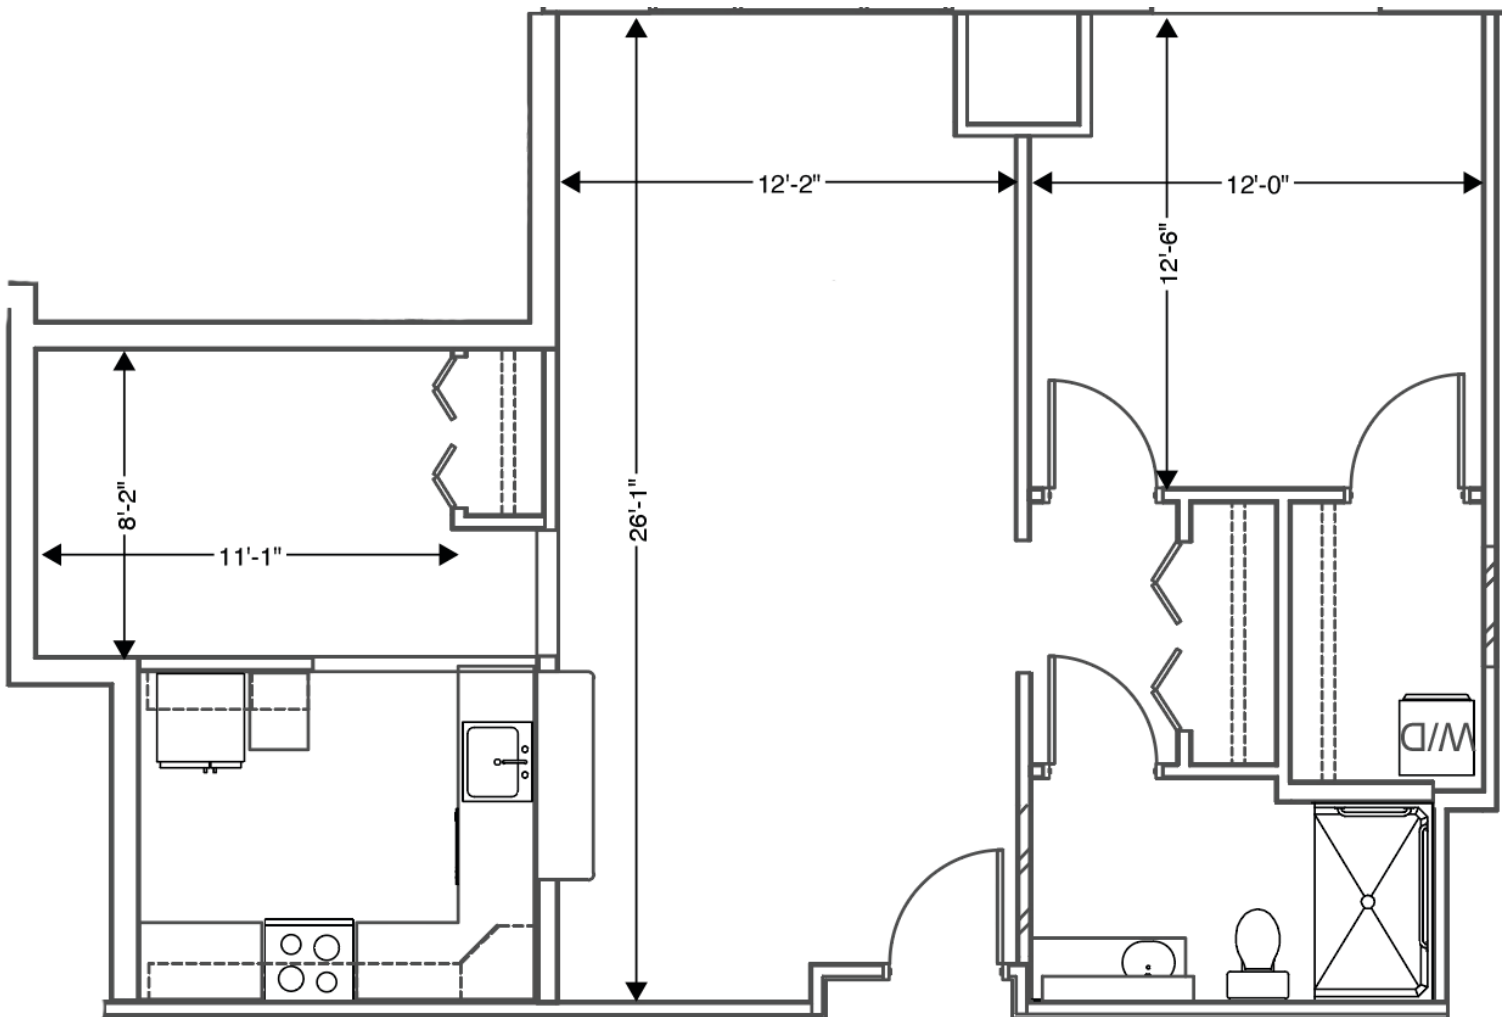

### PINE B

1 Bedroom /  
1 Bath

840 SQ FT

All square footage and dimensions listed are approximate

4604 Hickory Chase Way, Hilliard, OH 43026 | [www.VerenaAtHilliard.com](http://www.VerenaAtHilliard.com)

**614-964-0105**