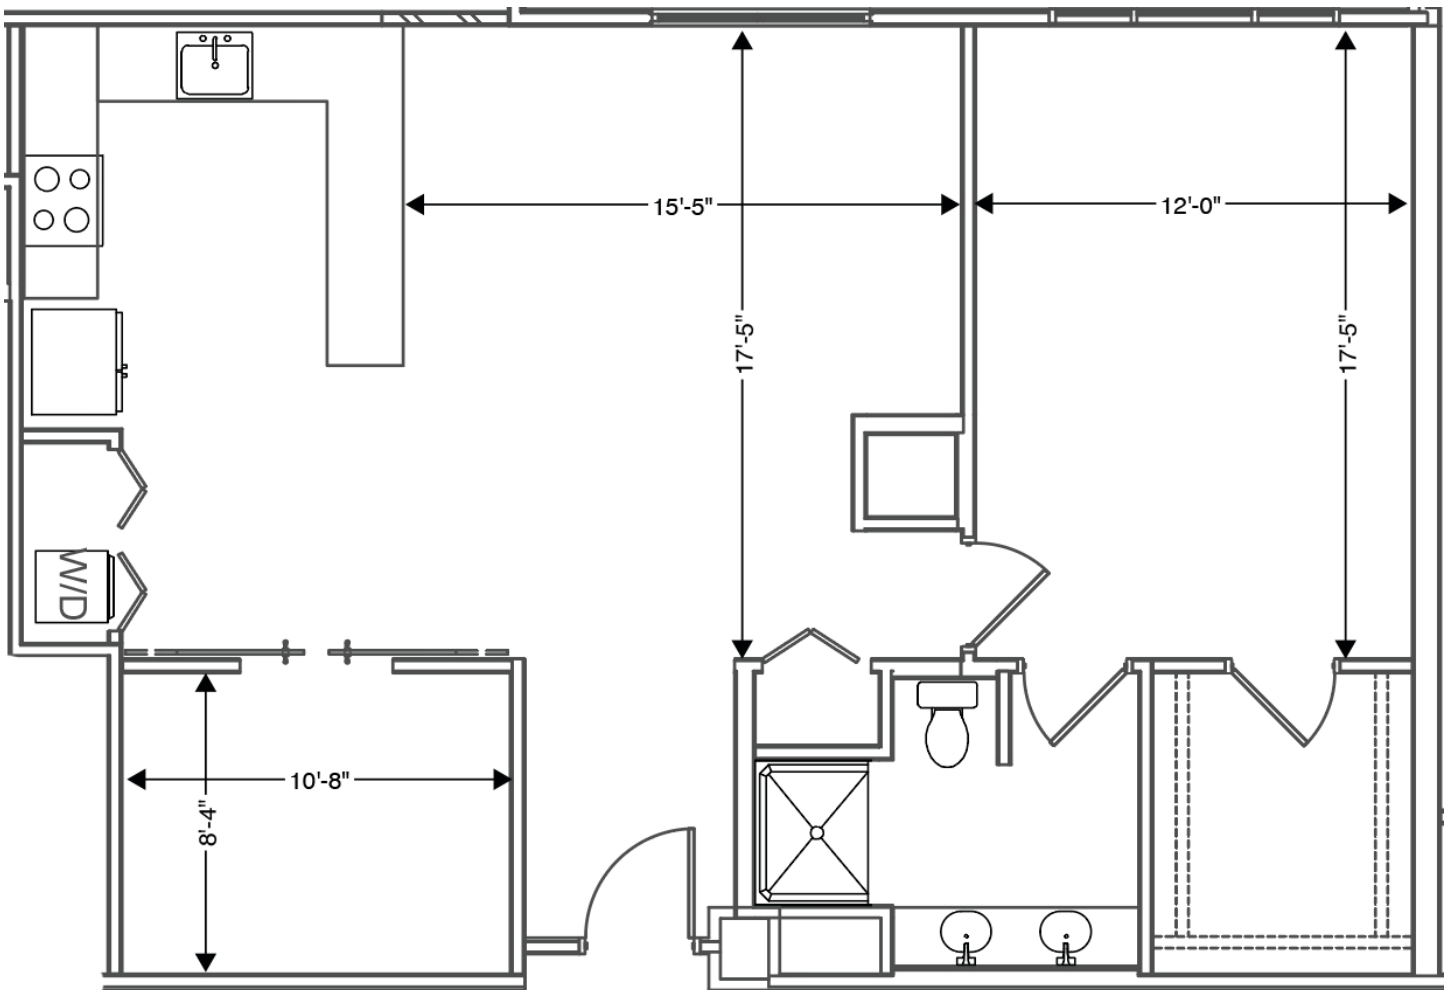

### PINE A

1 Bedroom /  
1 Bath

1,000 SQ FT

All square footage and dimensions listed are approximate

4604 Hickory Chase Way, Hilliard, OH 43026 | [www.VerenaAtHilliard.com](http://www.VerenaAtHilliard.com)