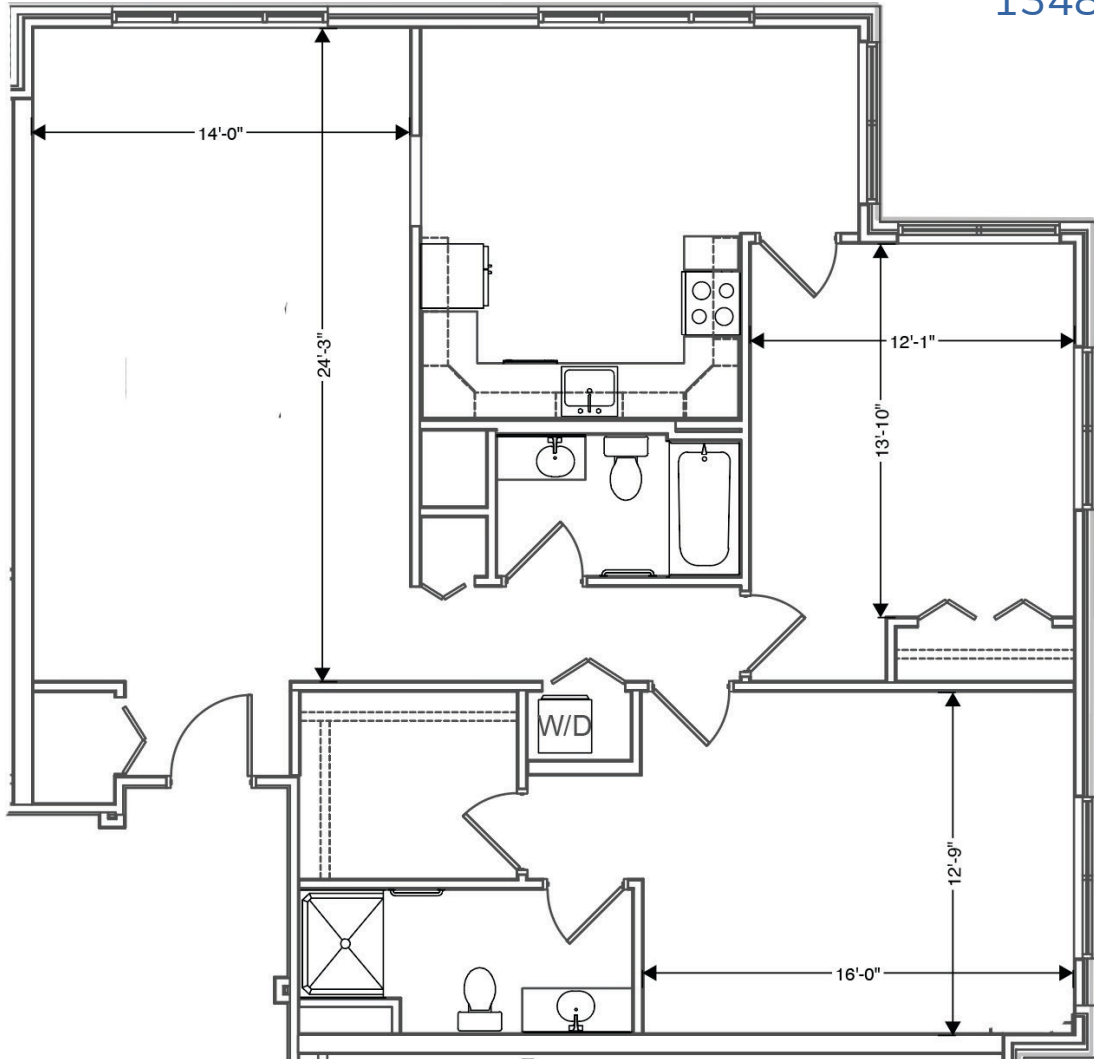

### OAK D

2 Bedroom /  
2 Bath

1348 SQ FT

All square footage and dimensions listed are approximate

4604 Hickory Chase Way, Hilliard, OH 43026 | [www.VerenaAtHilliard.com](http://www.VerenaAtHilliard.com)

**614-964-0105**