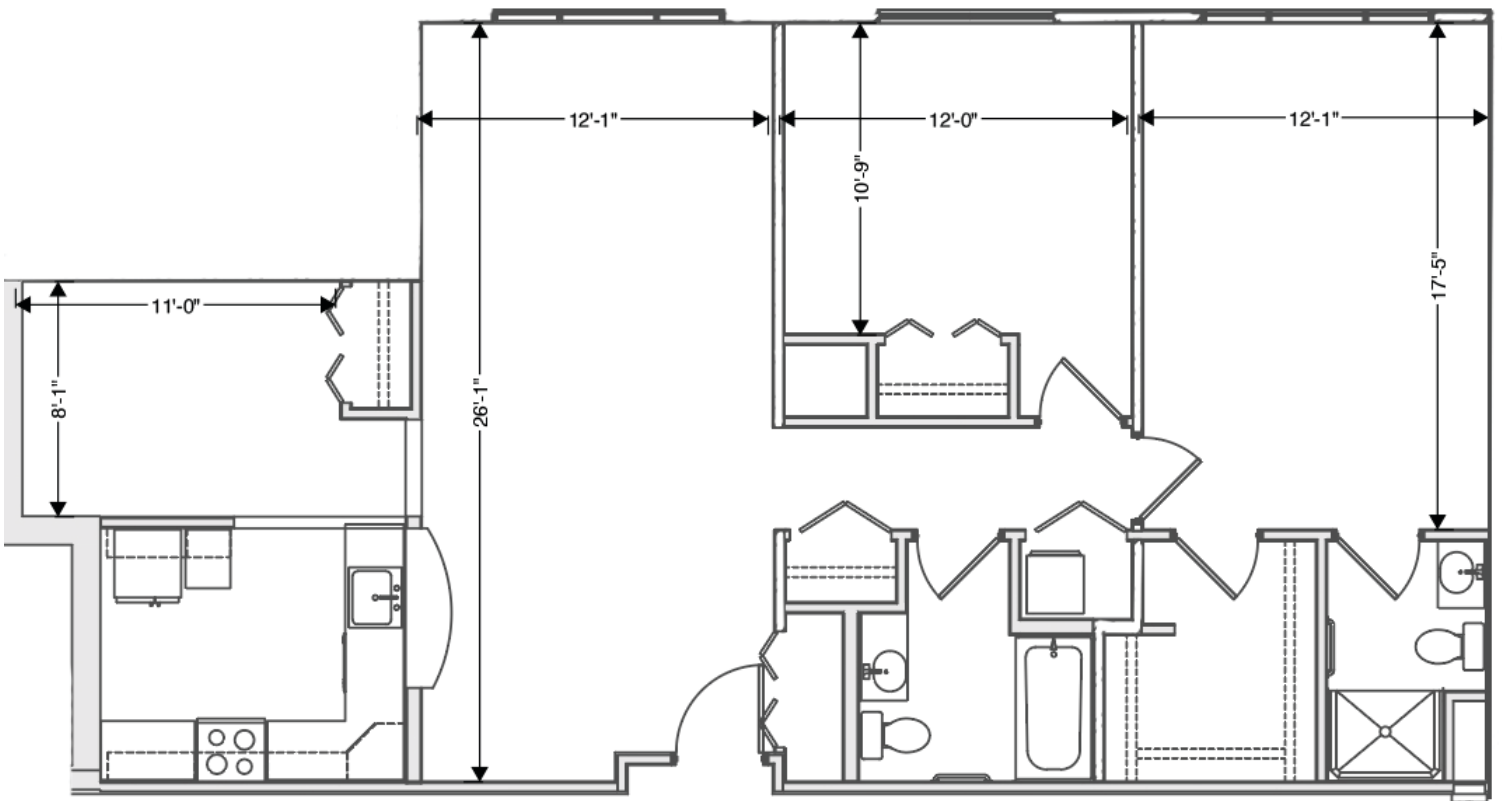

VERENA[®]

AT HILLIARD

BY TRUE CONNECTION COMMUNITIES[®]

INDEPENDENT LIVING

OAK C

2 Bedroom /
2 Bath

1252 SQ FT

All square footage and dimensions listed are approximate