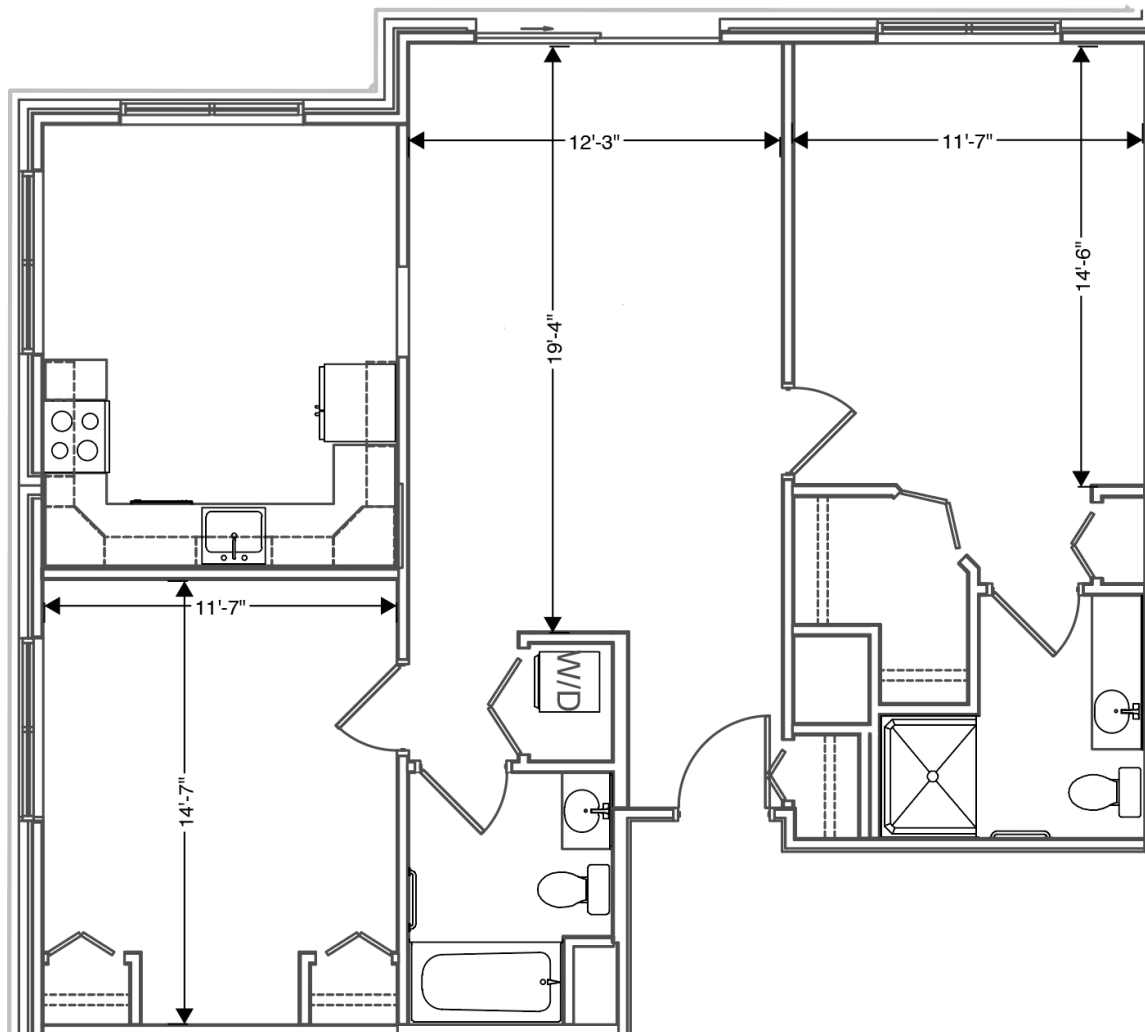

### OAK B

2 Bedroom /  
2 Bath

1108 SQ FT

All square footage and dimensions listed are approximate

4604 Hickory Chase Way, Hilliard, OH 43026 | [www.VerenaAtHilliard.com](http://www.VerenaAtHilliard.com)

**614-964-0105**