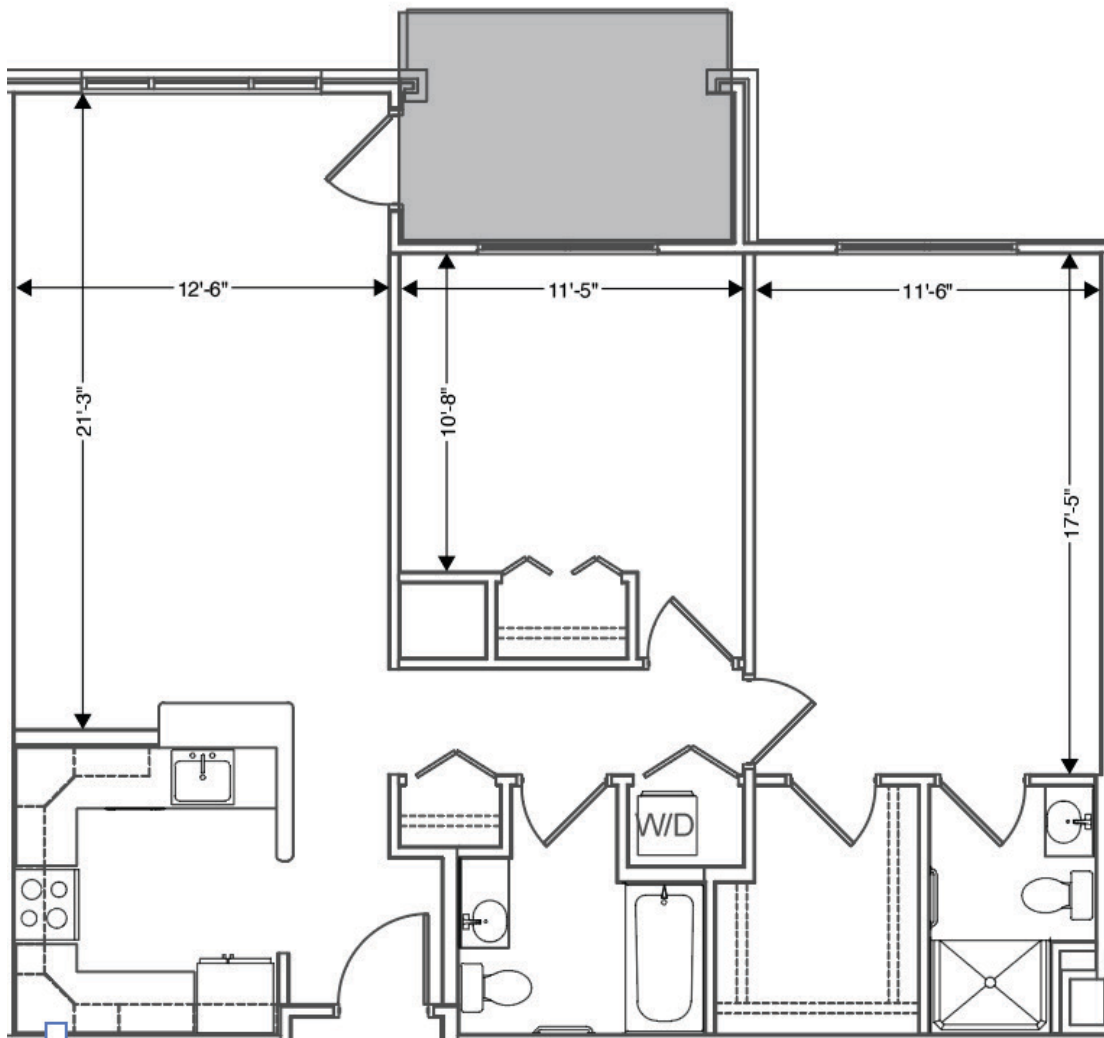

VERENA[®]

AT HILLIARD

BY TRUE CONNECTION COMMUNITIES[®]

INDEPENDENT LIVING

OAK A

2 Bedroom /
2 Bath

1087 SQ FT

All square footage and dimensions listed are approximate