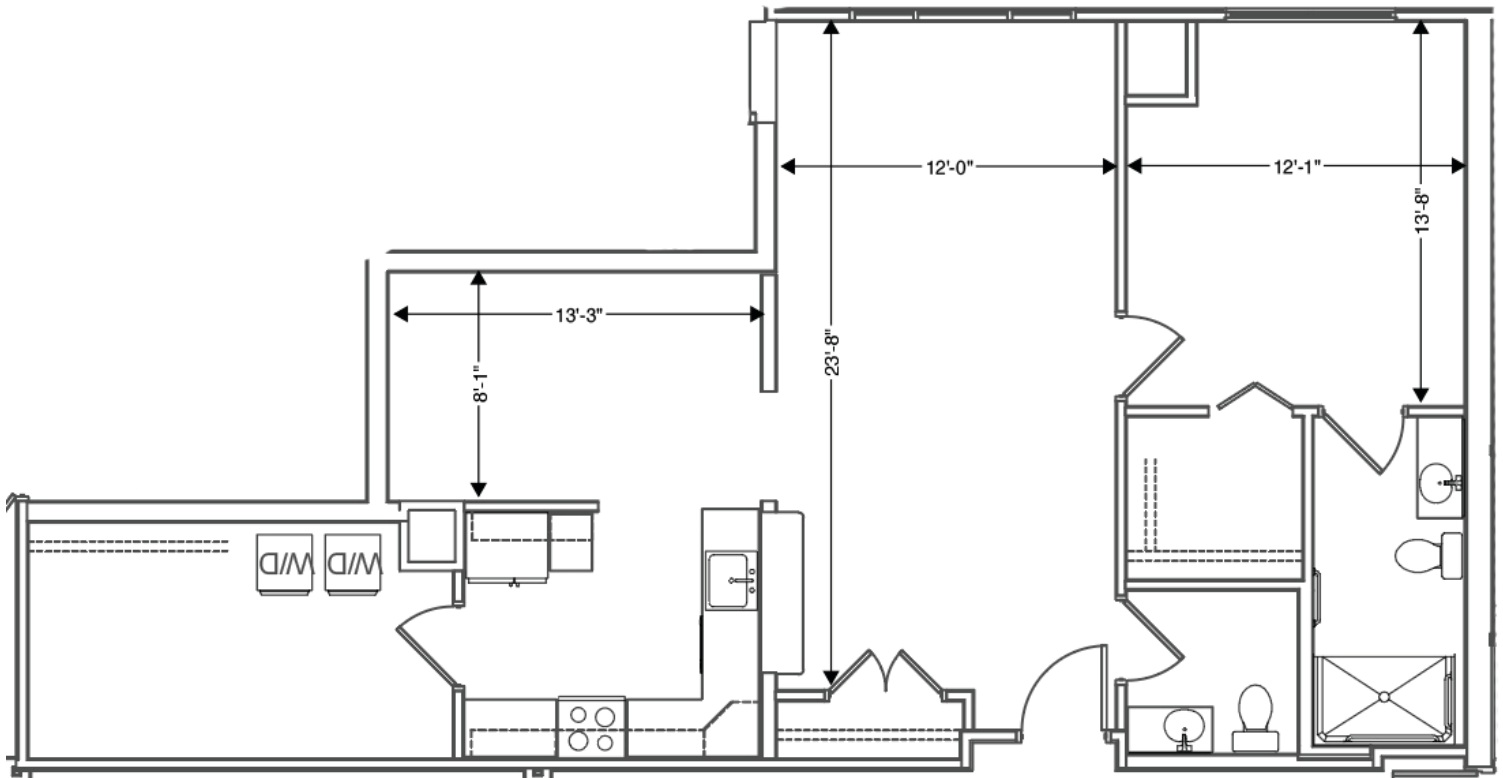

VERENA[®]

AT HILLIARD

BY TRUE CONNECTION COMMUNITIES[®]

INDEPENDENT LIVING

MAPLE D

1 Bedroom /
1.5 Bath

915 SQ FT

All square footage and dimensions listed are approximate