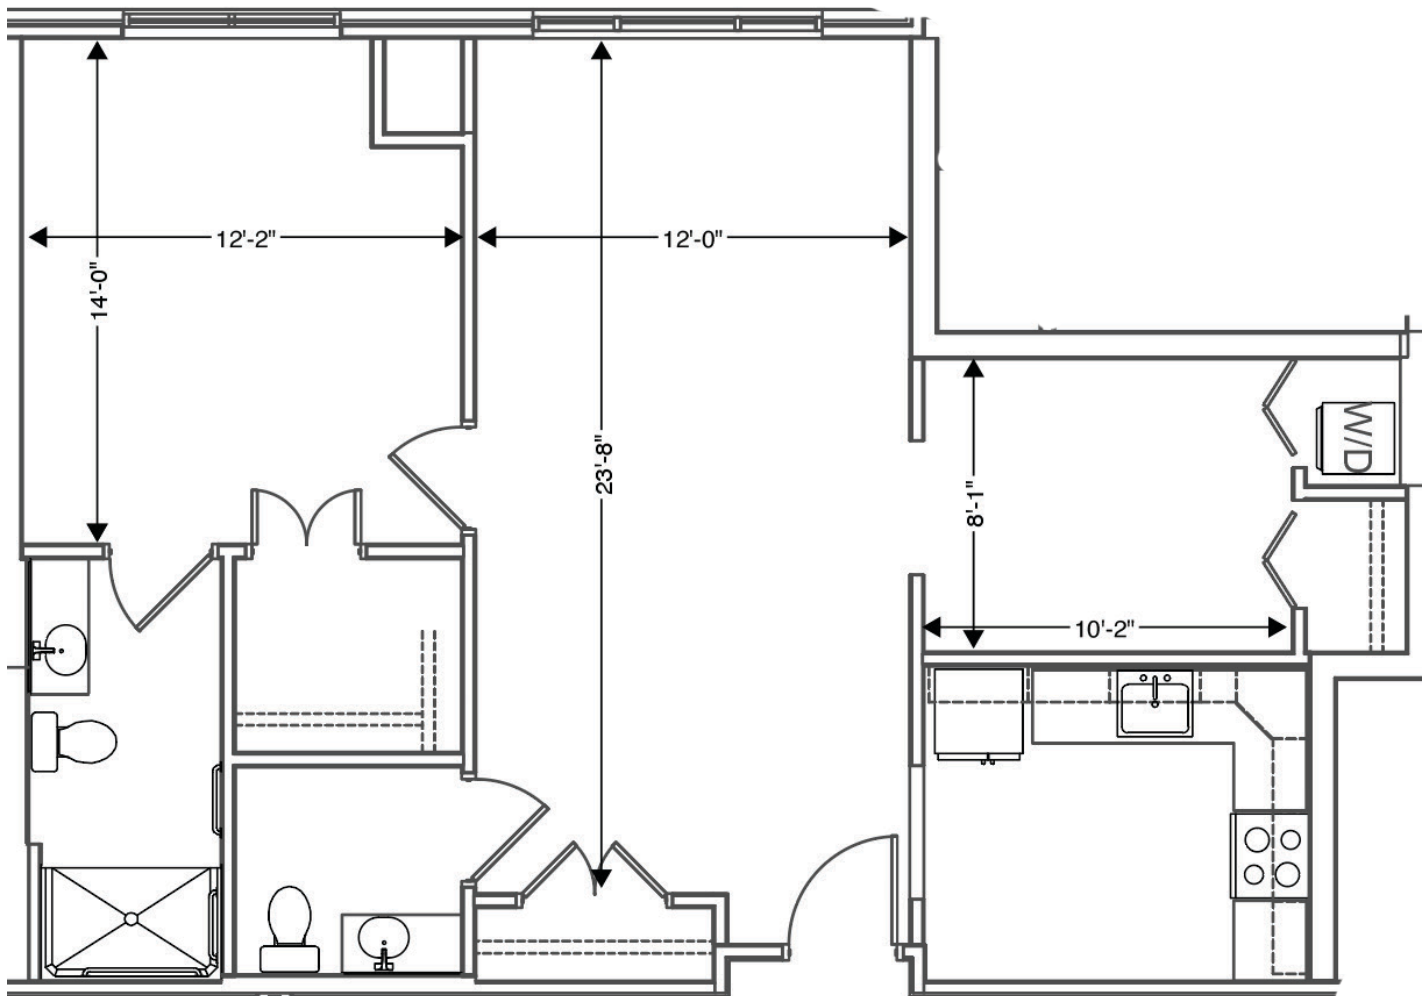

VERENA[®]

AT HILLIARD

BY TRUE CONNECTION COMMUNITIES[®]

INDEPENDENT LIVING

MAPLE C

1 Bedroom /
1.5 Bath

915 SQ FT

All square footage and dimensions listed are approximate