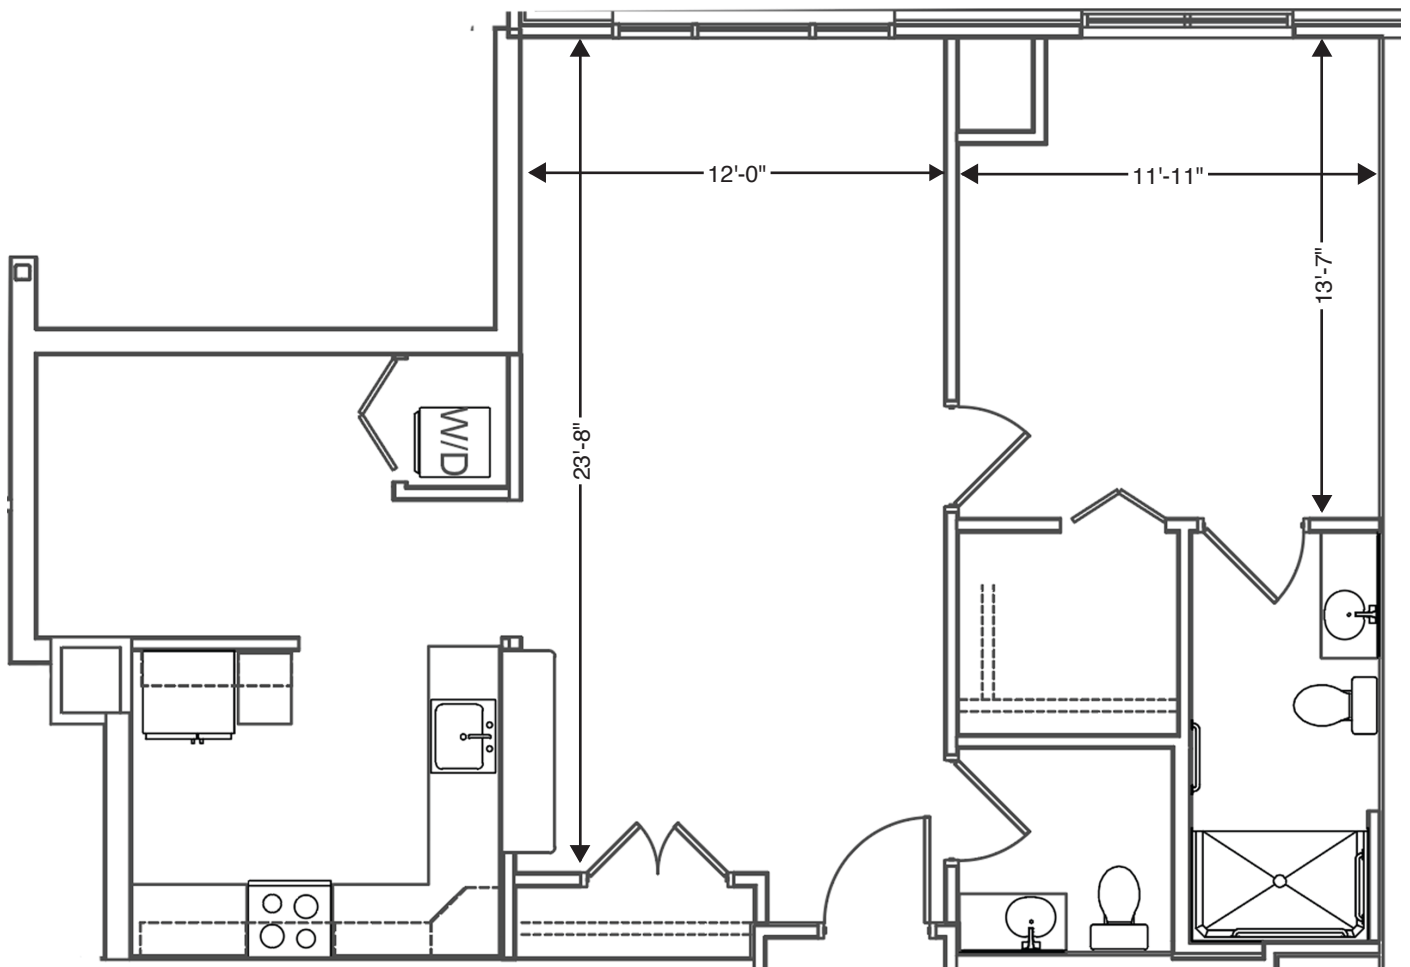

VERENA[®]

AT HILLIARD

BY TRUE CONNECTION COMMUNITIES[®]

INDEPENDENT LIVING

MAPLE B

1 Bedroom /
1.5 Bath

915 SQ FT

All square footage and dimensions listed are approximate