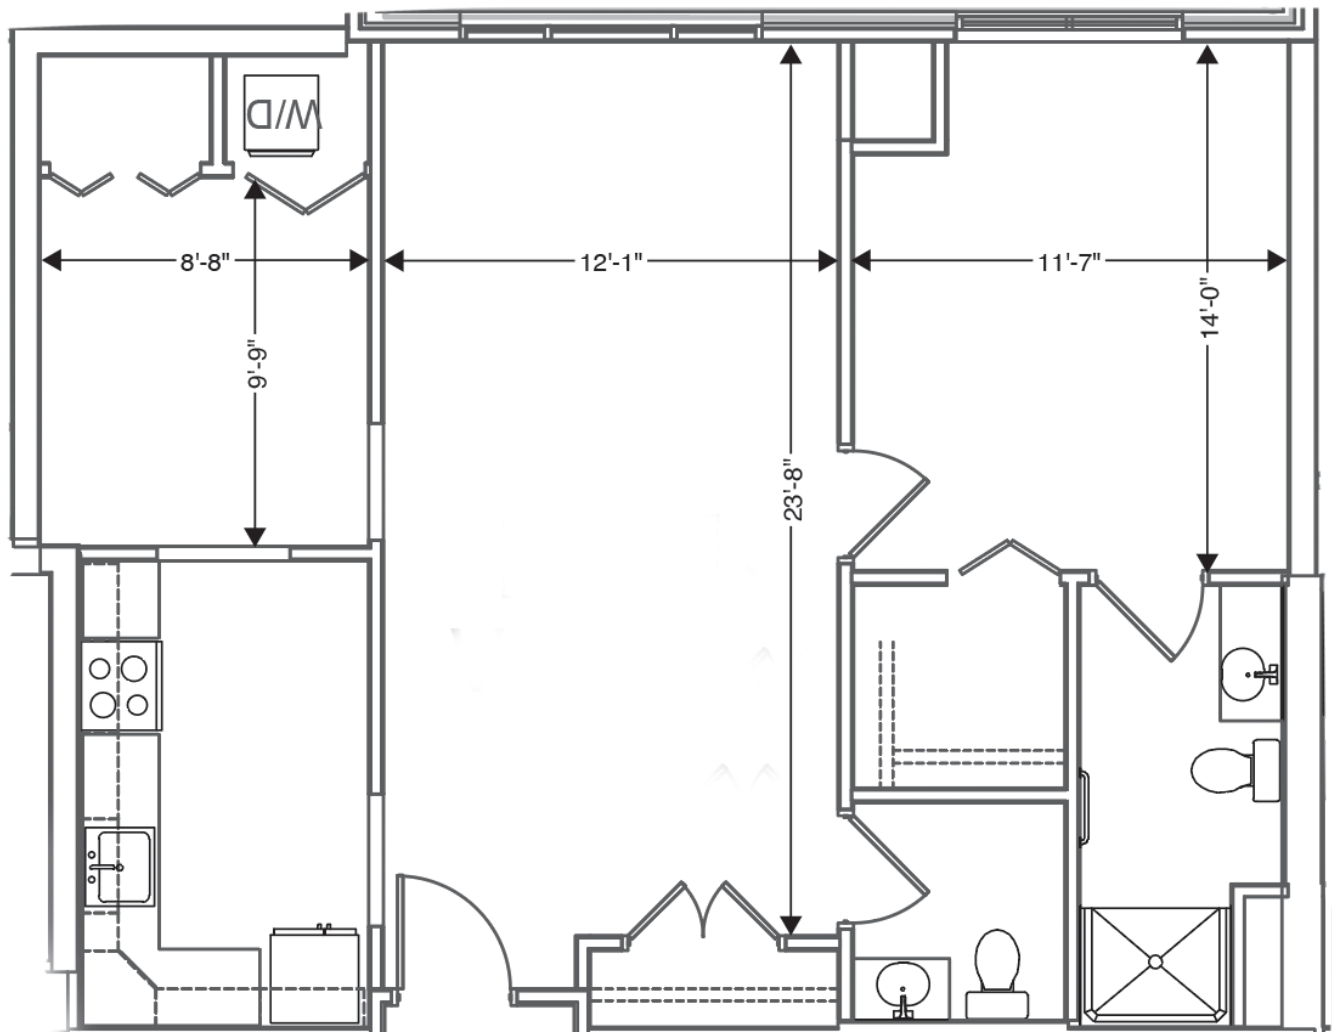

VERENA[®]

AT HILLIARD

BY TRUE CONNECTION COMMUNITIES[®]

INDEPENDENT LIVING

MAPLE A

1 Bedroom /
1.5 Bath

903 SQ FT

All square footage and dimensions listed are approximate